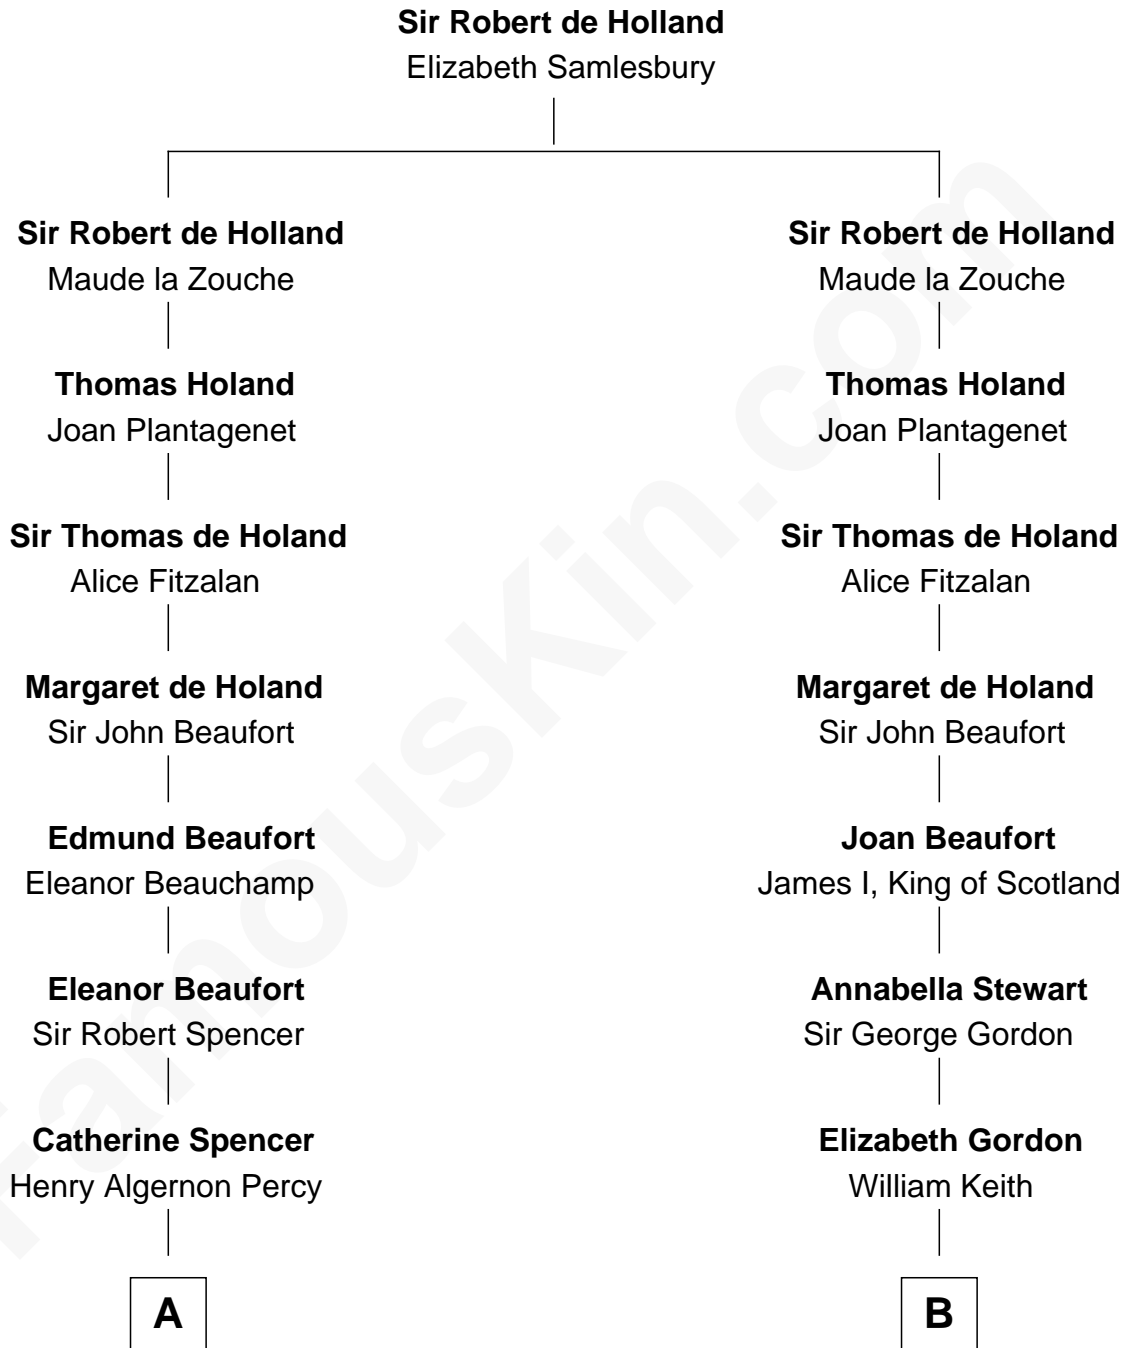

FamousKin.com

Relationship Chart of

Princess Diana

Princess of Wales

20th cousin 1 time removed of

Alan Turing

WWII Codebreaker of Nazi Enigma Machine

C

Frederick Spencer
Adelaide Horatia Elizabeth Seymour

Charles Robert Spencer
Margaret Baring

Albert Edward John Spencer
Cynthia Elinor Beatrix Hamilton

Edward John Spencer
Frances Ruth Burke Roche

Princess Diana
Princess of Wales