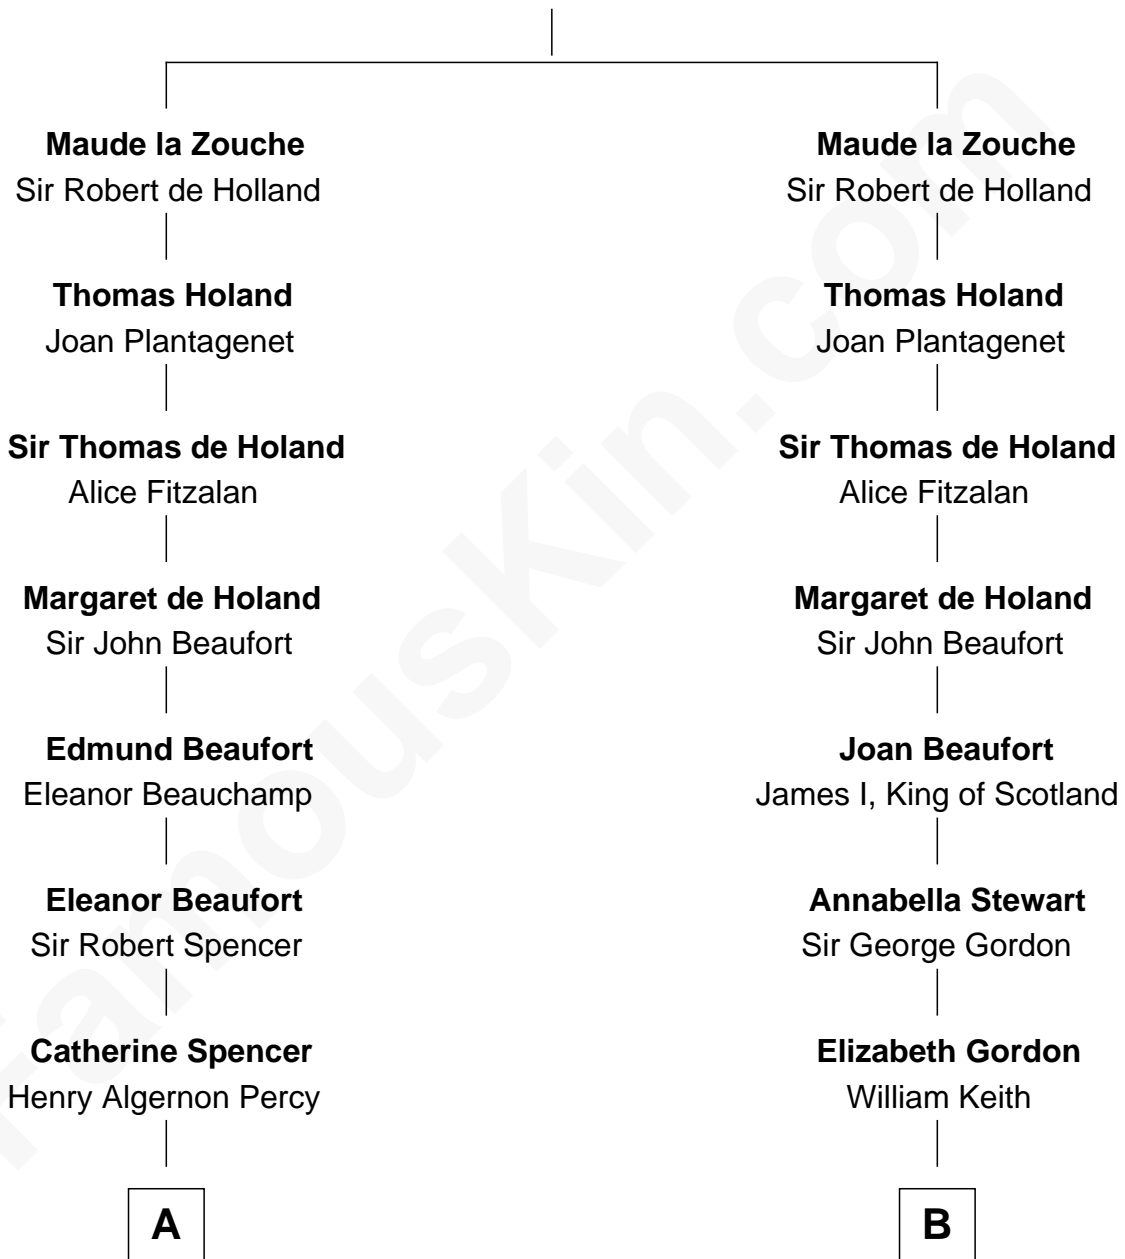

FamousKin.com Relationship Chart of

Princess Diana

Princess of Wales

20th cousin 1 time removed of

Alan Turing

WWII Codebreaker of Nazi Enigma Machine

Sir Alan la Zouche

Eleanor de Segrave

C

Frederick Spencer

Adelaide Horatia Elizabeth Seymour

Charles Robert Spencer

Margaret Baring

Albert Edward John Spencer

Cynthia Elinor Beatrix Hamilton

Edward John Spencer