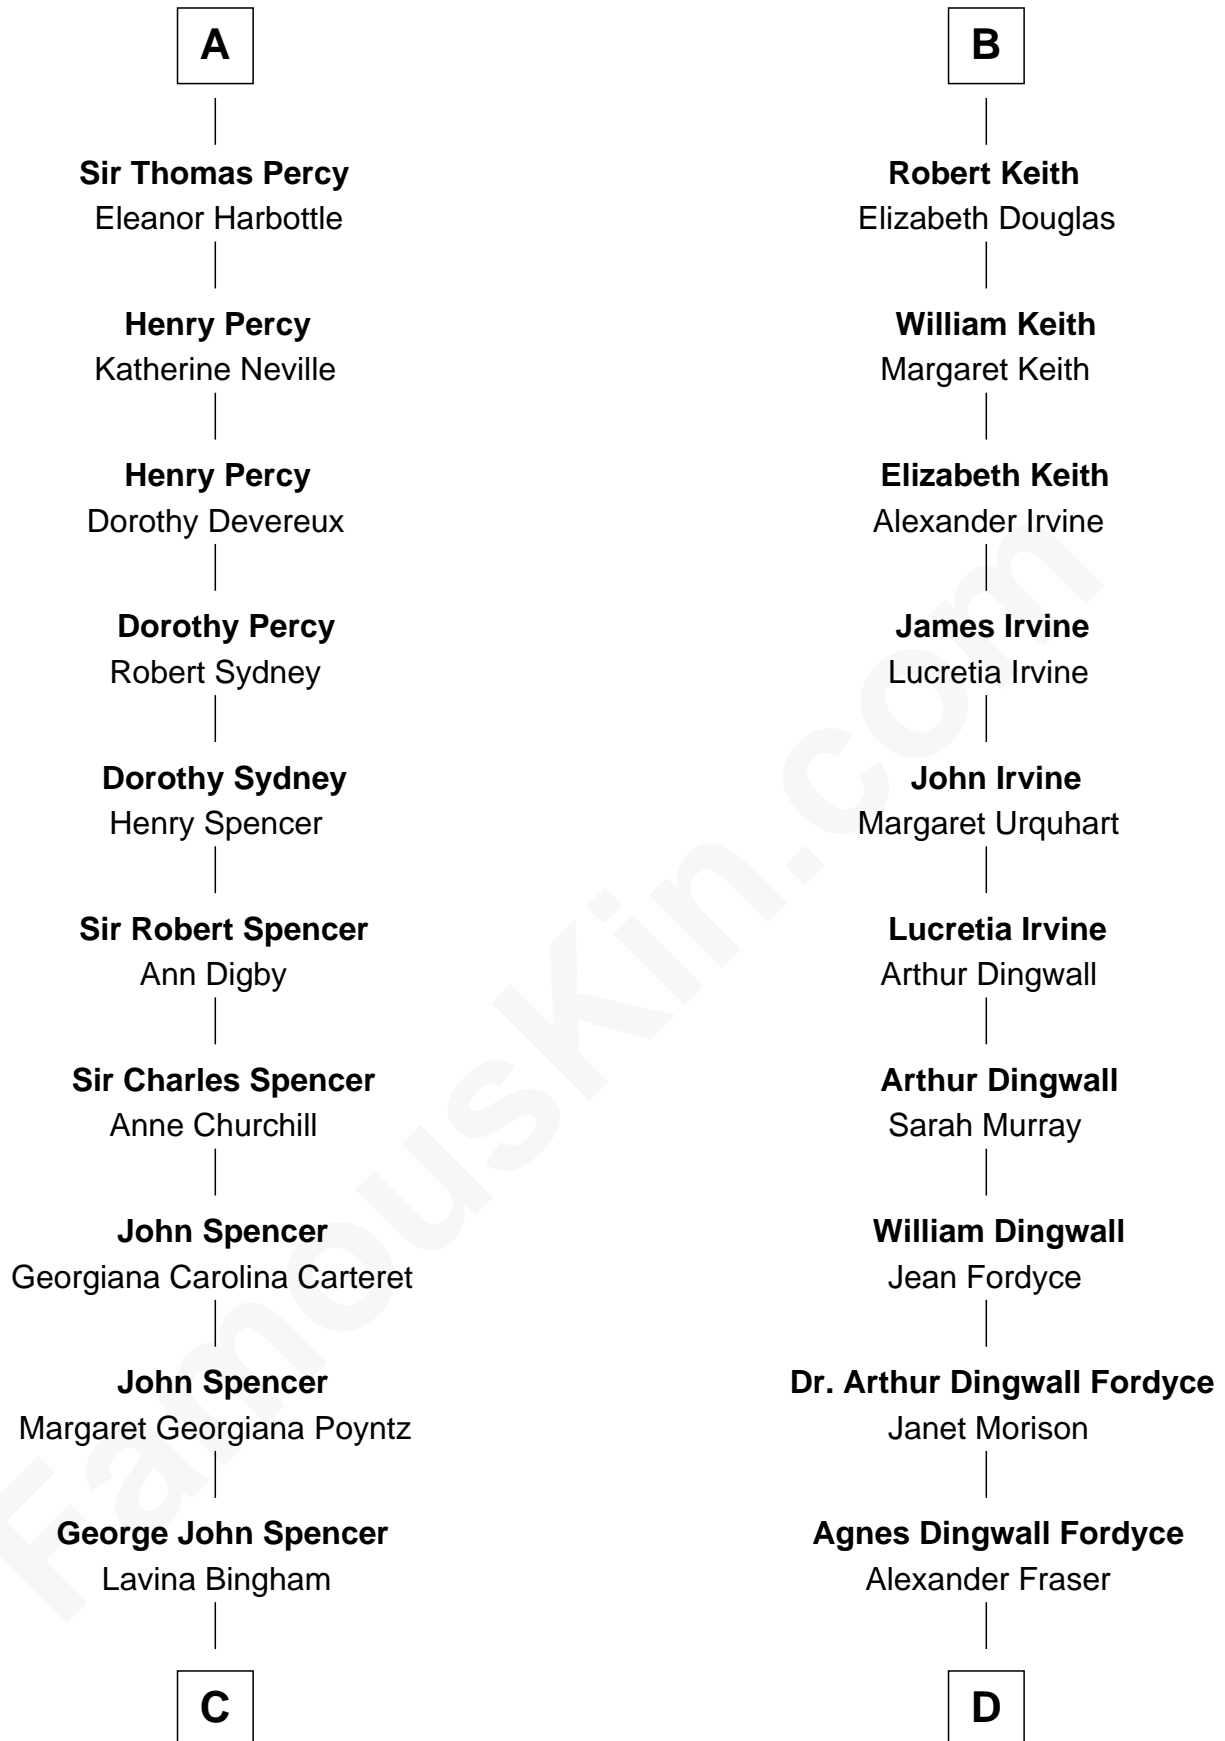

FamousKin.com Relationship Chart of

Princess Diana

Princess of Wales

20th cousin 1 time removed of

Alan Turing

WWII Codebreaker of Nazi Enigma Machine

Sir Alan la Zouche

Eleanor de Segrave

C

Frederick Spencer

Adelaide Horatia Elizabeth Seymour

Charles Robert Spencer

Margaret Baring

Albert Edward John Spencer

Cynthia Elinor Beatrix Hamilton

Edward John Spencer