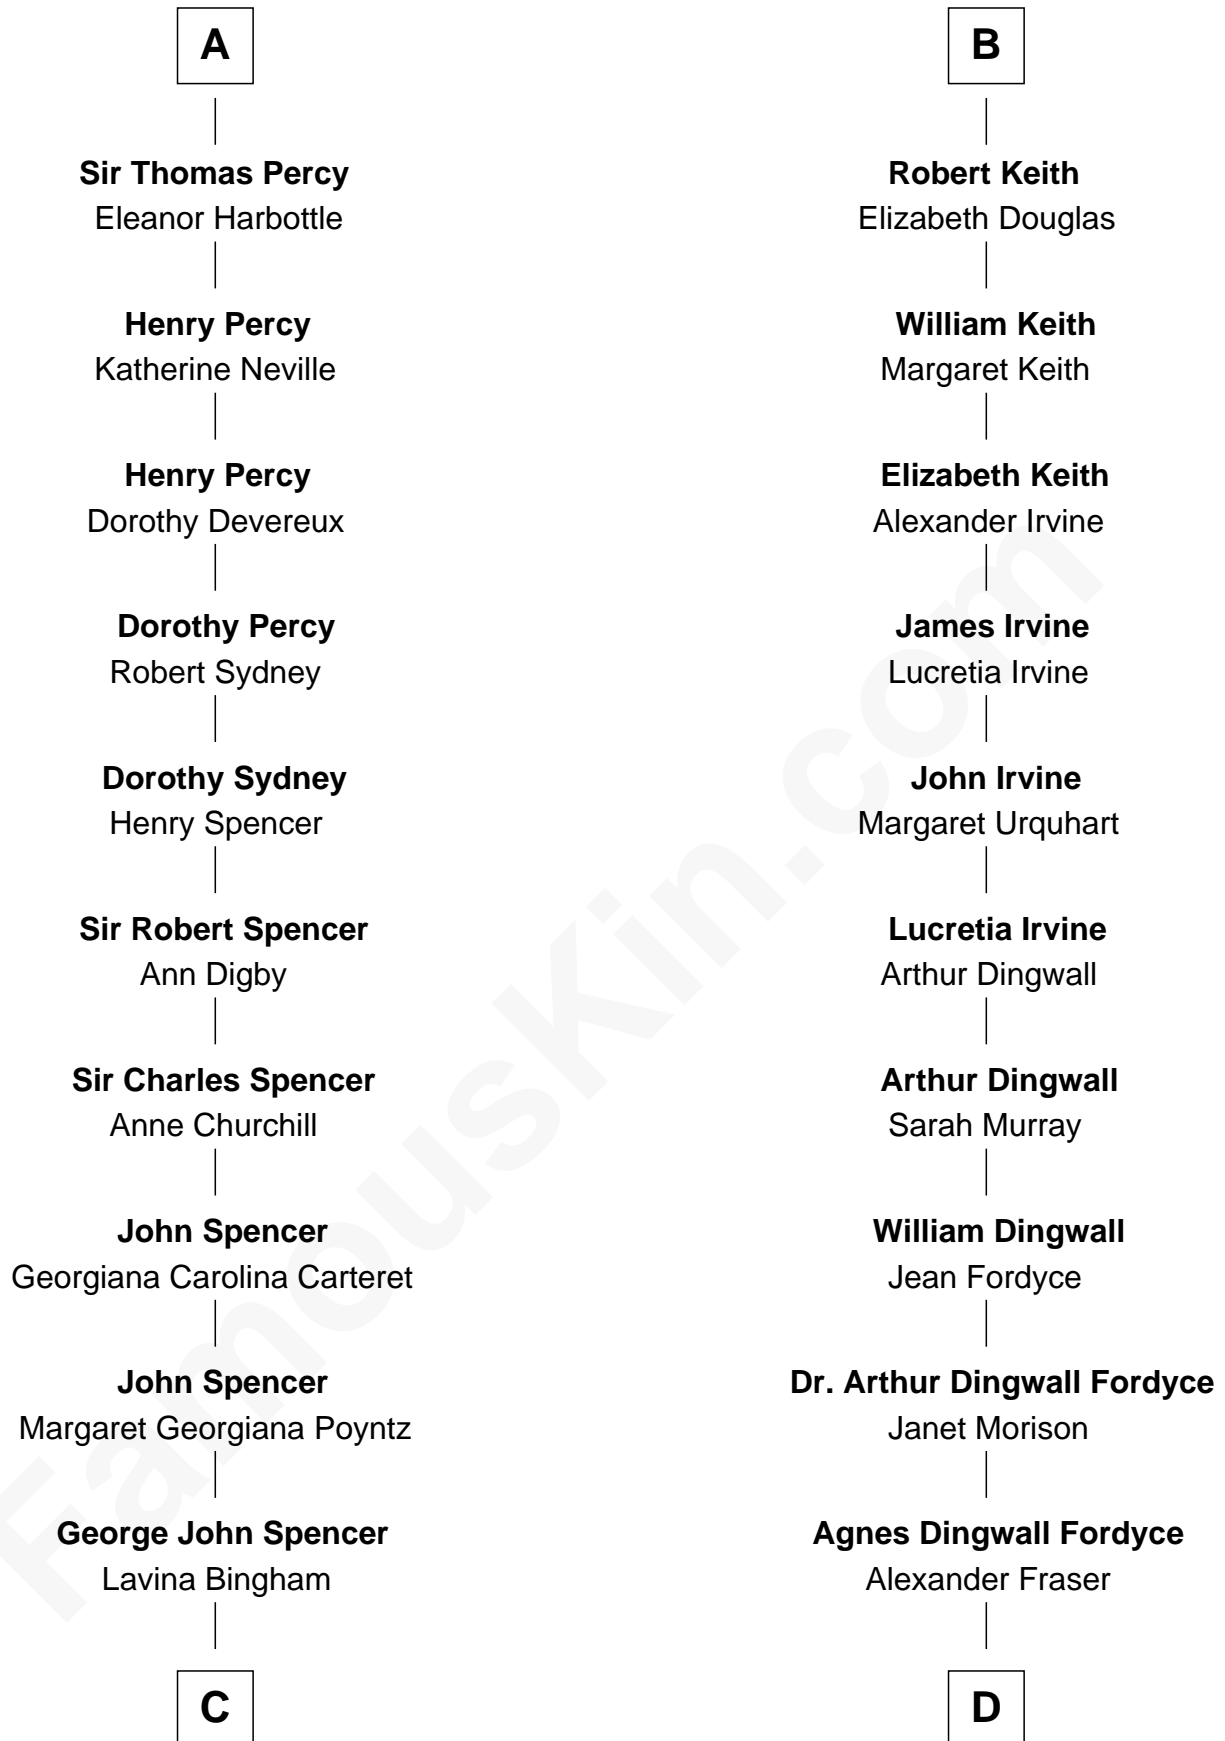

## Relationship Chart of

### Princess Diana

*Princess of Wales*

20th cousin 1 time removed of

### Alan Turing

*WWII Codebreaker of Nazi Enigma Machine*

**C**

**Frederick Spencer**  
Adelaide Horatia Elizabeth Seymour

**Charles Robert Spencer**  
Margaret Baring

**Albert Edward John Spencer**  
Cynthia Elinor Beatrix Hamilton