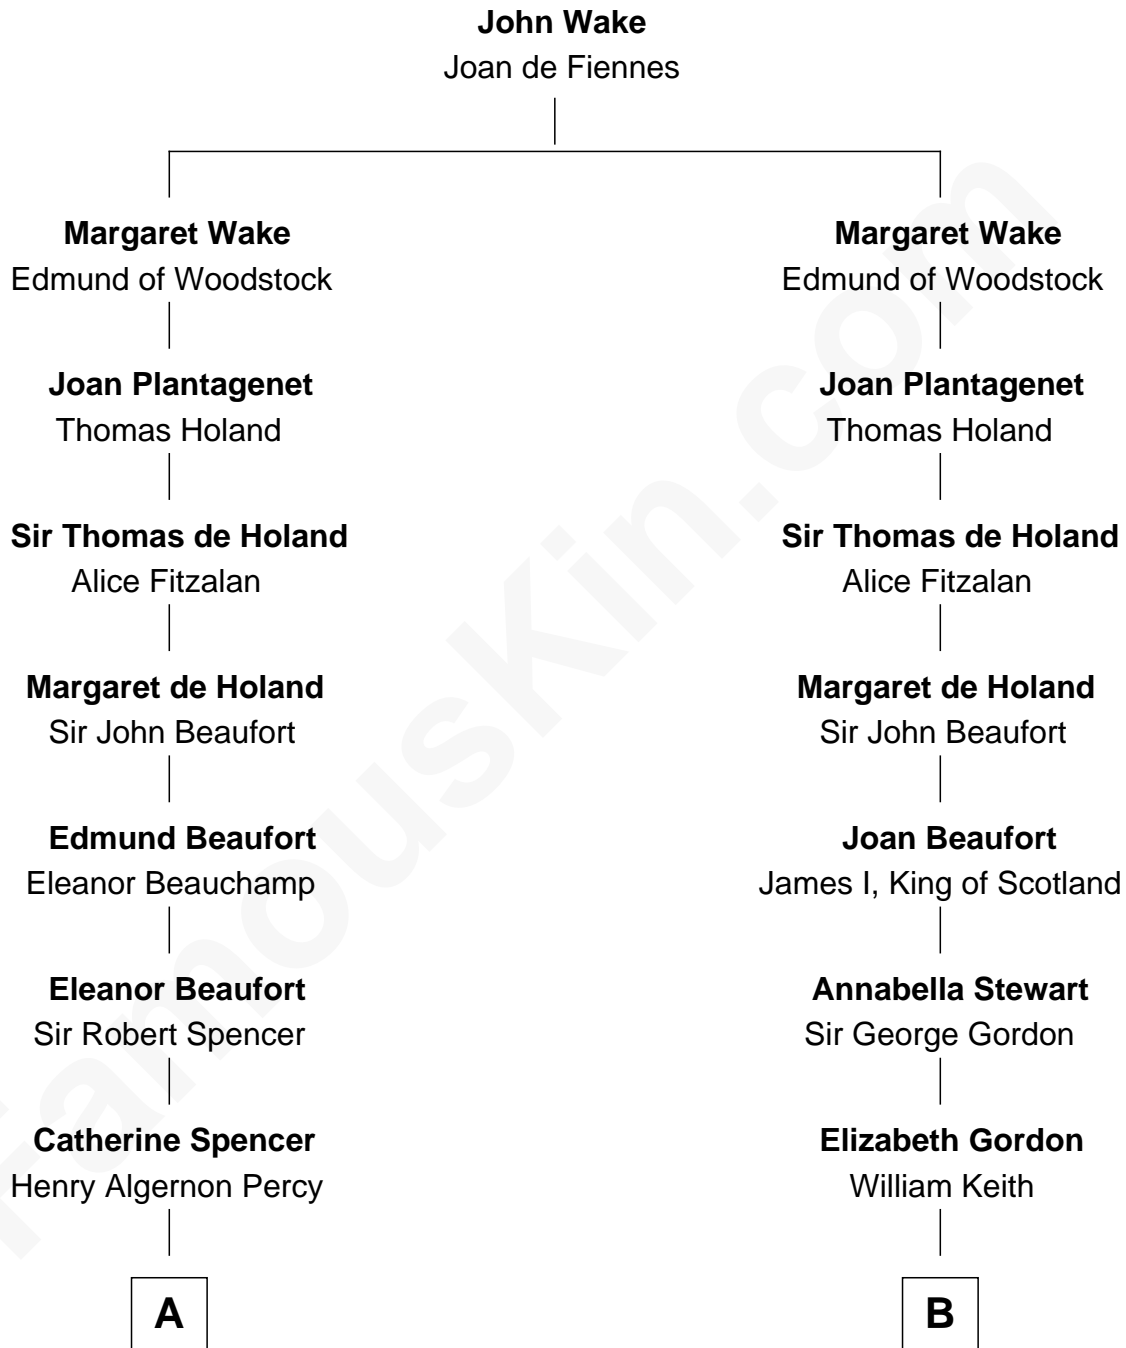

## Relationship Chart of

### Princess Diana

*Princess of Wales*

20th cousin 1 time removed of

### Alan Turing

*WWII Codebreaker of Nazi Enigma Machine*

**C**

**Frederick Spencer**  
Adelaide Horatia Elizabeth Seymour

**Charles Robert Spencer**  
Margaret Baring

**Albert Edward John Spencer**  
Cynthia Elinor Beatrix Hamilton