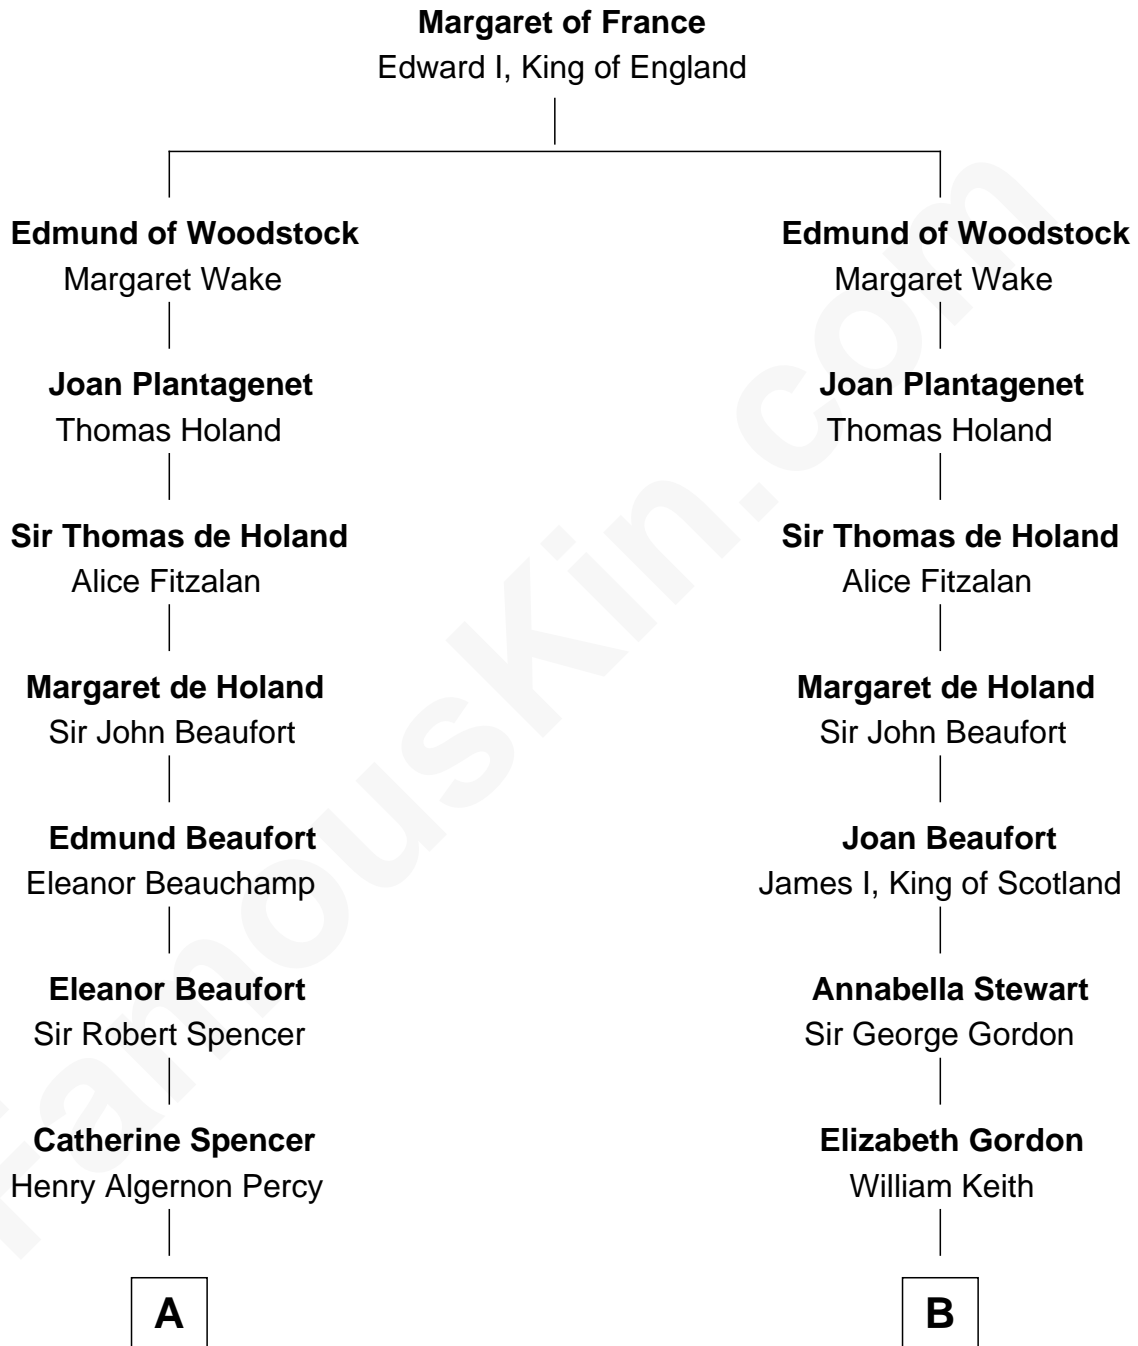

FamousKin.com

Relationship Chart of

Princess Diana

Princess of Wales

20th cousin 1 time removed of

Alan Turing

WWII Codebreaker of Nazi Enigma Machine

C

Frederick Spencer
Adelaide Horatia Elizabeth Seymour

Charles Robert Spencer
Margaret Baring

Albert Edward John Spencer
Cynthia Elinor Beatrix Hamilton

Edward John Spencer
Frances Ruth Burke Roche

Princess Diana
Princess of Wales