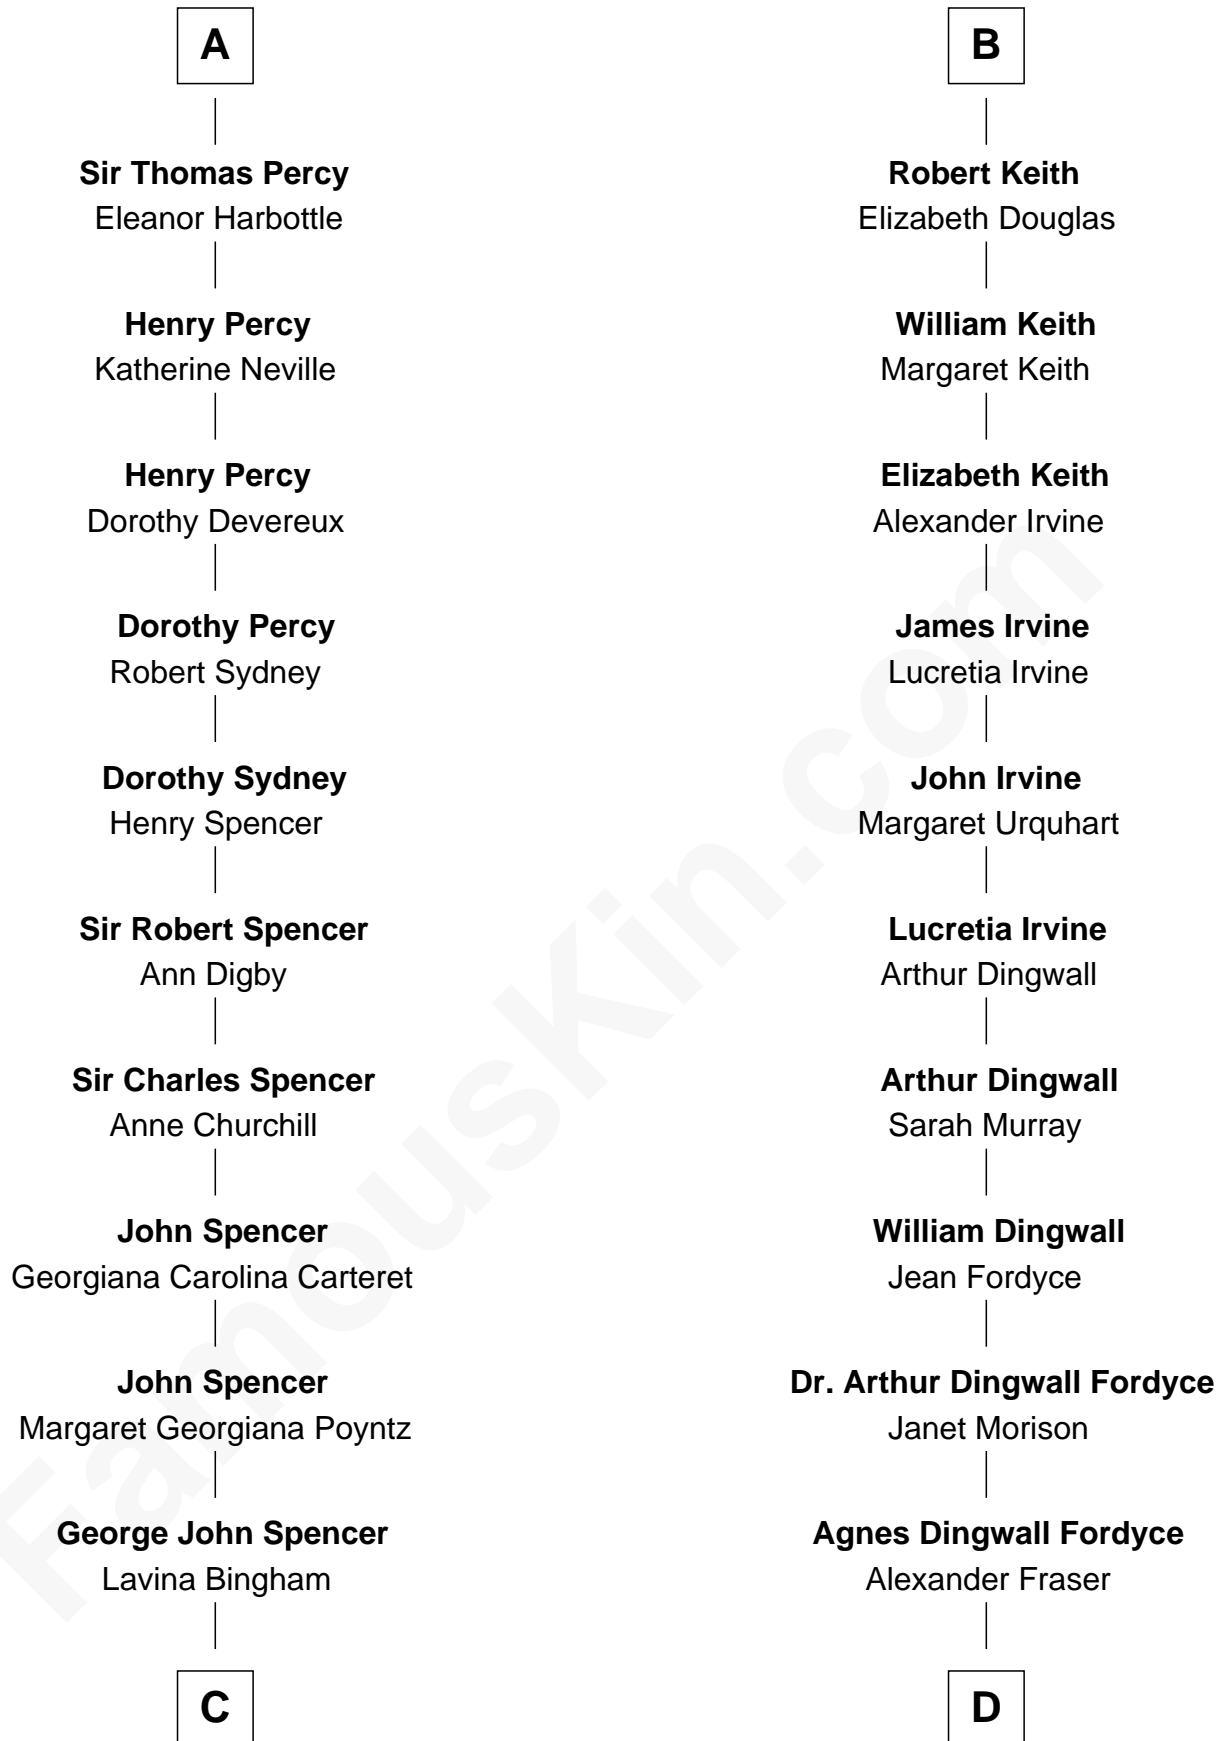

FamousKin.com

Relationship Chart of

Princess Diana

Princess of Wales

20th cousin 1 time removed of

Alan Turing

WWII Codebreaker of Nazi Enigma Machine

C

Frederick Spencer
Adelaide Horatia Elizabeth Seymour

Charles Robert Spencer
Margaret Baring

Albert Edward John Spencer
Cynthia Elinor Beatrix Hamilton

Edward John Spencer
Frances Ruth Burke Roche

Princess Diana
Princess of Wales