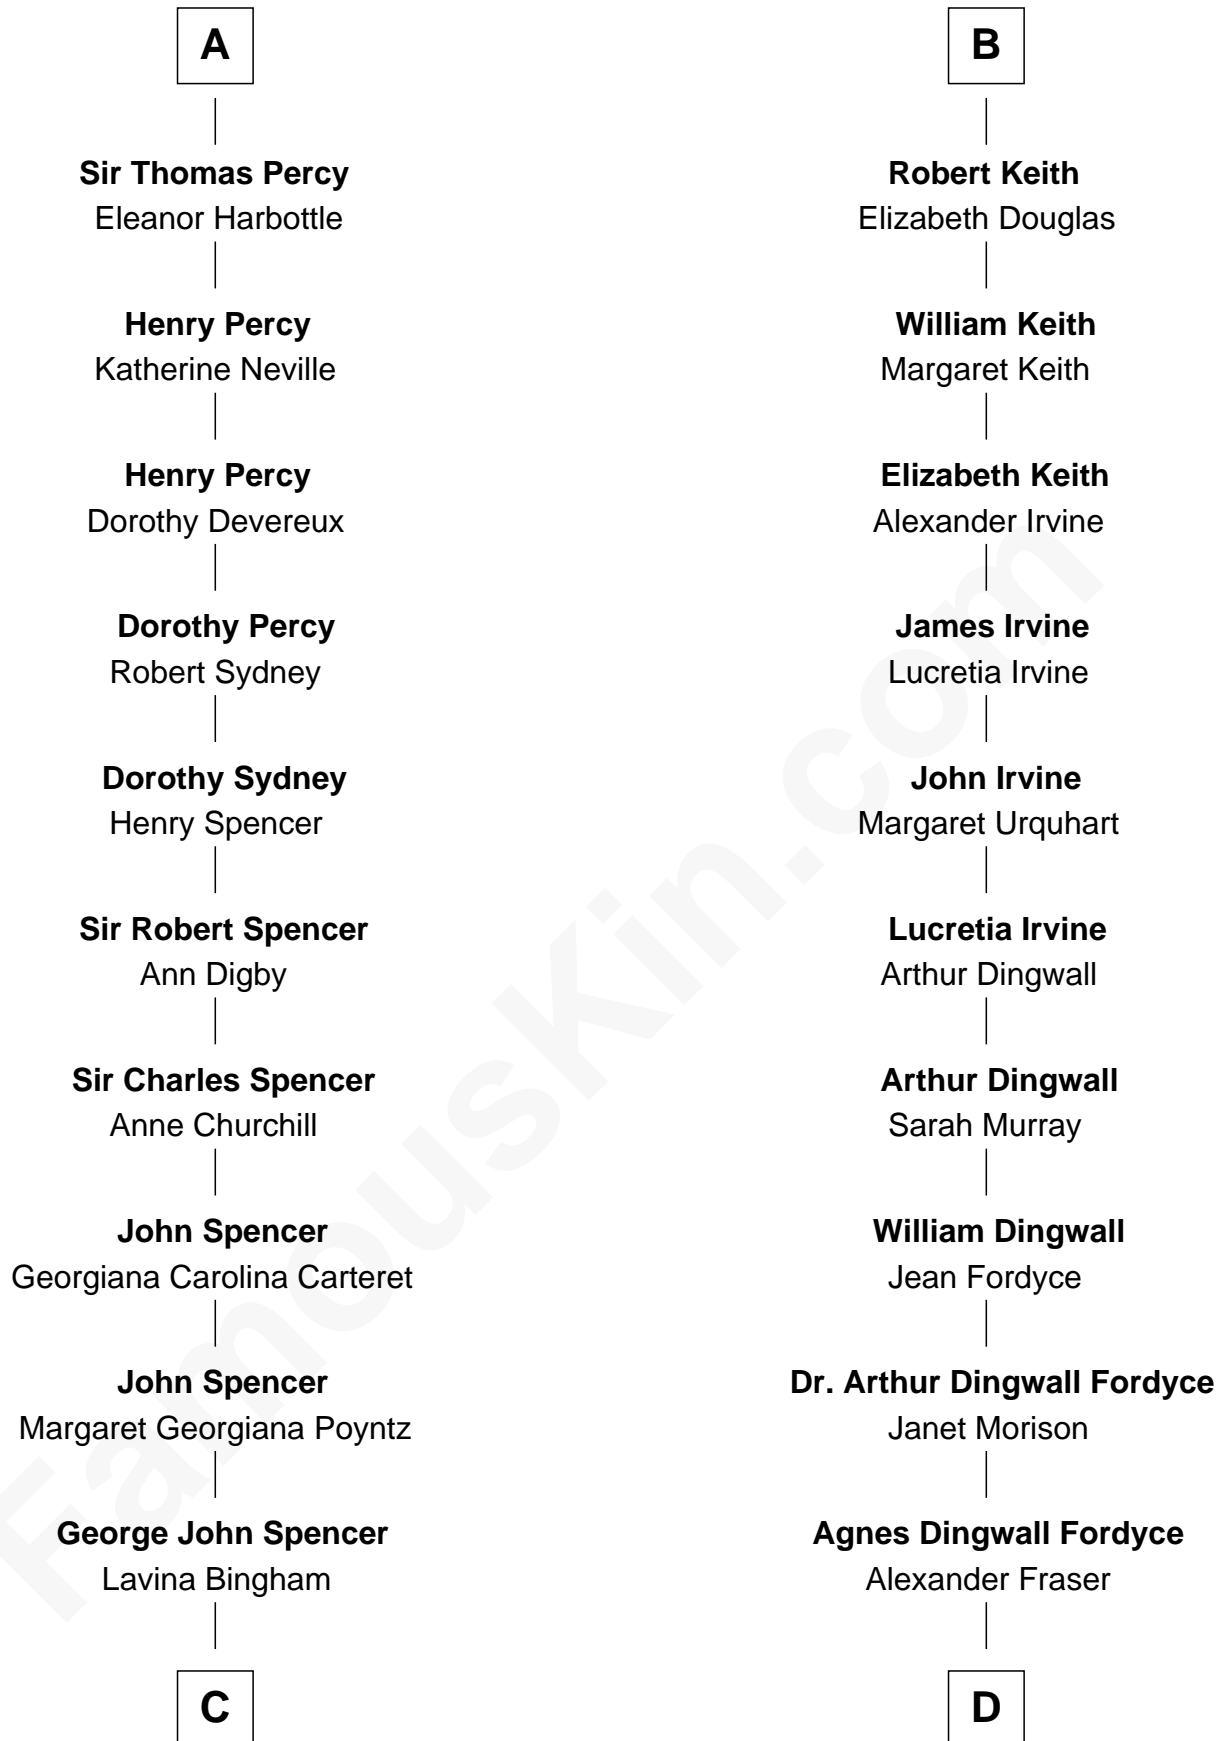

FamousKin.com

Relationship Chart of

Princess Diana

Princess of Wales

20th cousin 1 time removed of

Alan Turing

WWII Codebreaker of Nazi Enigma Machine

Richard Fitzalan
Alice de Saluzzo

C

Frederick Spencer
Adelaide Horatia Elizabeth Seymour

Charles Robert Spencer
Margaret Baring

Albert Edward John Spencer
Cynthia Elinor Beatrix Hamilton

Edward John Spencer
Frances Ruth Burke Roche

Princess Diana
Princess of Wales