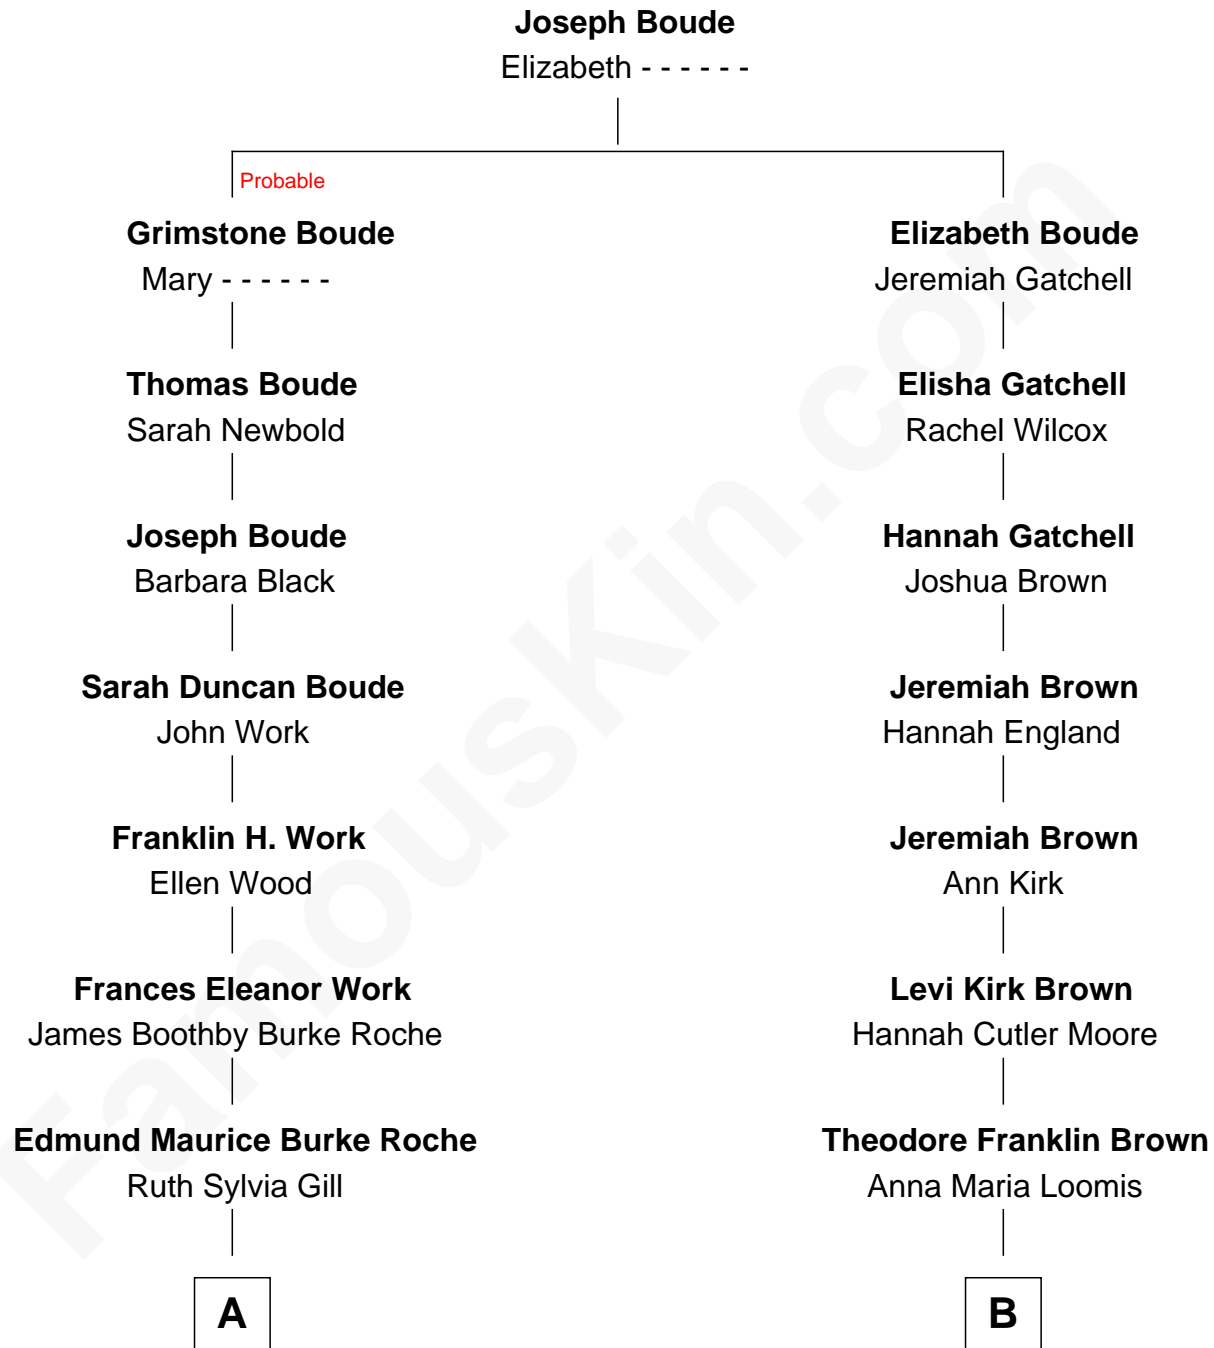

# FamousKin.com Relationship Chart of

**Princess Diana**

*Princess of Wales*

8th cousin 1 time removed of

**David McCullough**

*Historian, Author and TV Narrator*

FamousKin.com