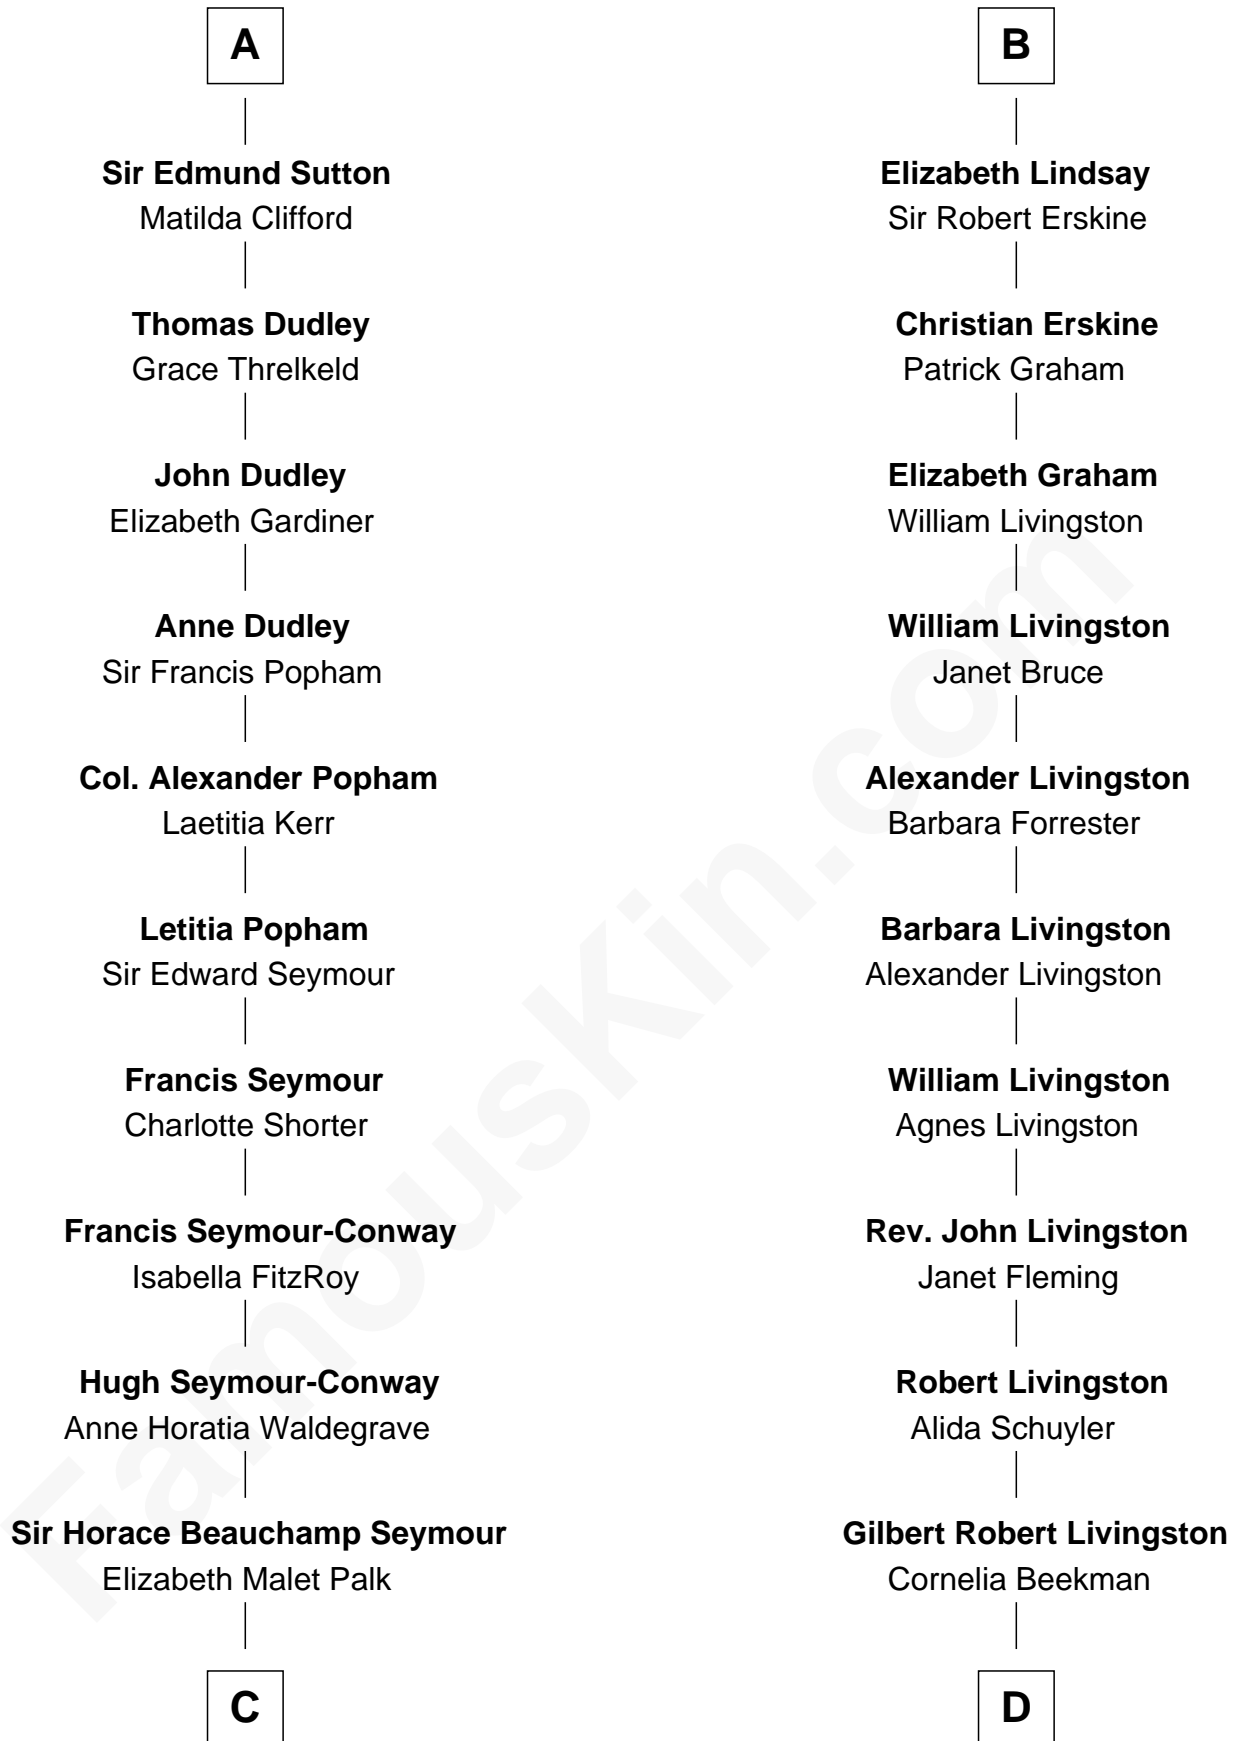

# FamousKin.com Relationship Chart of

**Princess Diana**

*Princess of Wales*

19th cousin 2 times removed of

**Hamilton Fish**

*26th U.S. Secretary of State*

**Sir William Marshal**

Isabel de Clare

**C**

**Adelaide Horatia Elizabeth Seymour**

Frederick Spencer

**Charles Robert Spencer**

Margaret Baring

**Albert Edward John Spencer**

Cynthia Elinor Beatrix Hamilton

**Edward John Spencer**