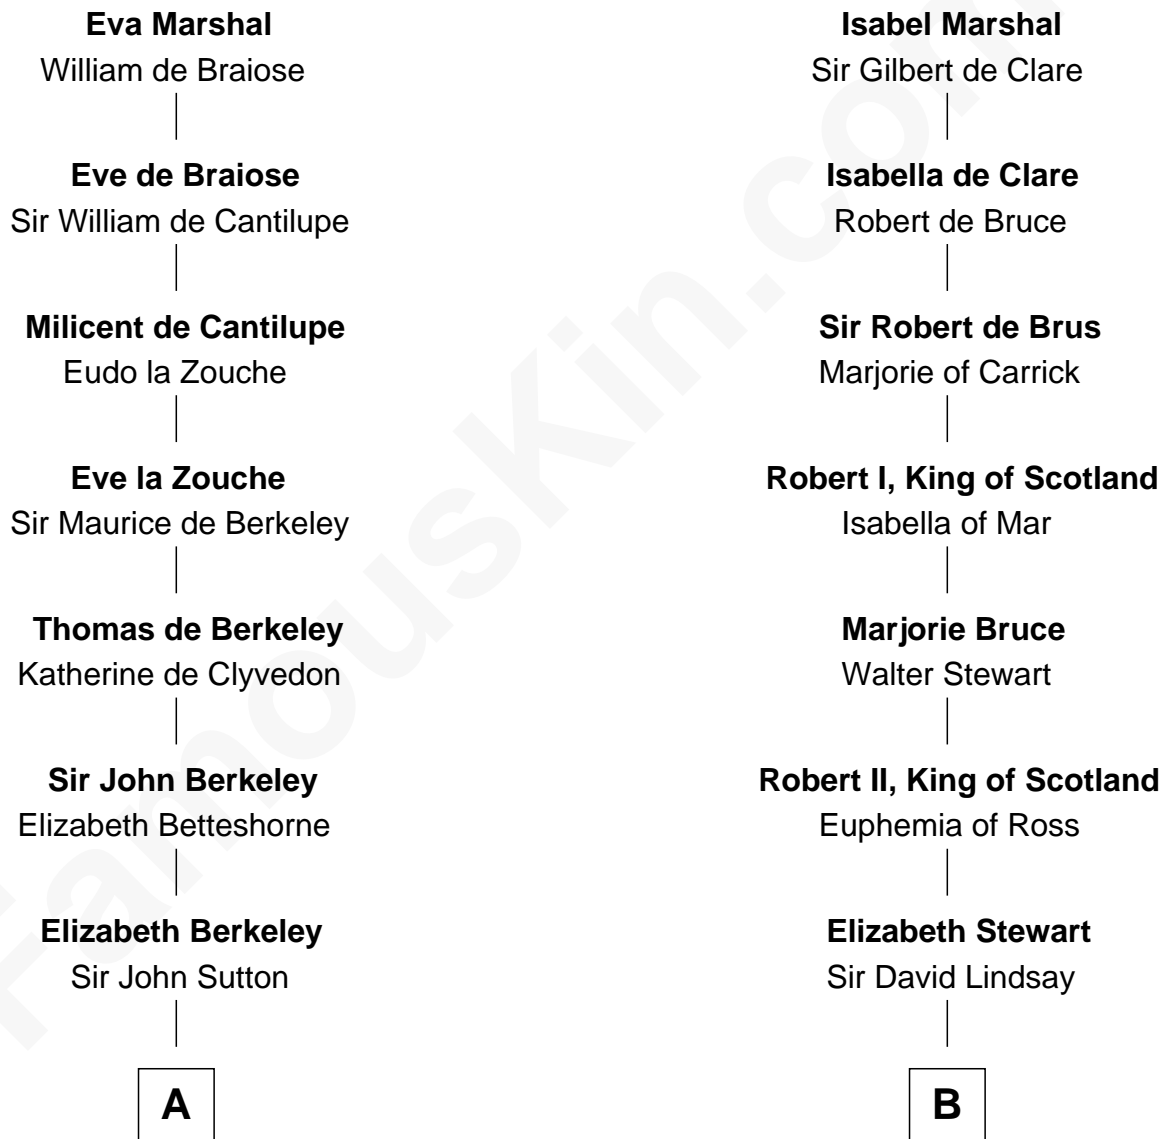

# FamousKin.com Relationship Chart of

**Princess Diana**

*Princess of Wales*

19th cousin 2 times removed of

**Hamilton Fish**

*26th U.S. Secretary of State*

**Sir William Marshal**

Isabel de Clare

**C**

**Adelaide Horatia Elizabeth Seymour**

Frederick Spencer

**Charles Robert Spencer**

Margaret Baring

**Albert Edward John Spencer**

Cynthia Elinor Beatrix Hamilton

**Edward John Spencer**