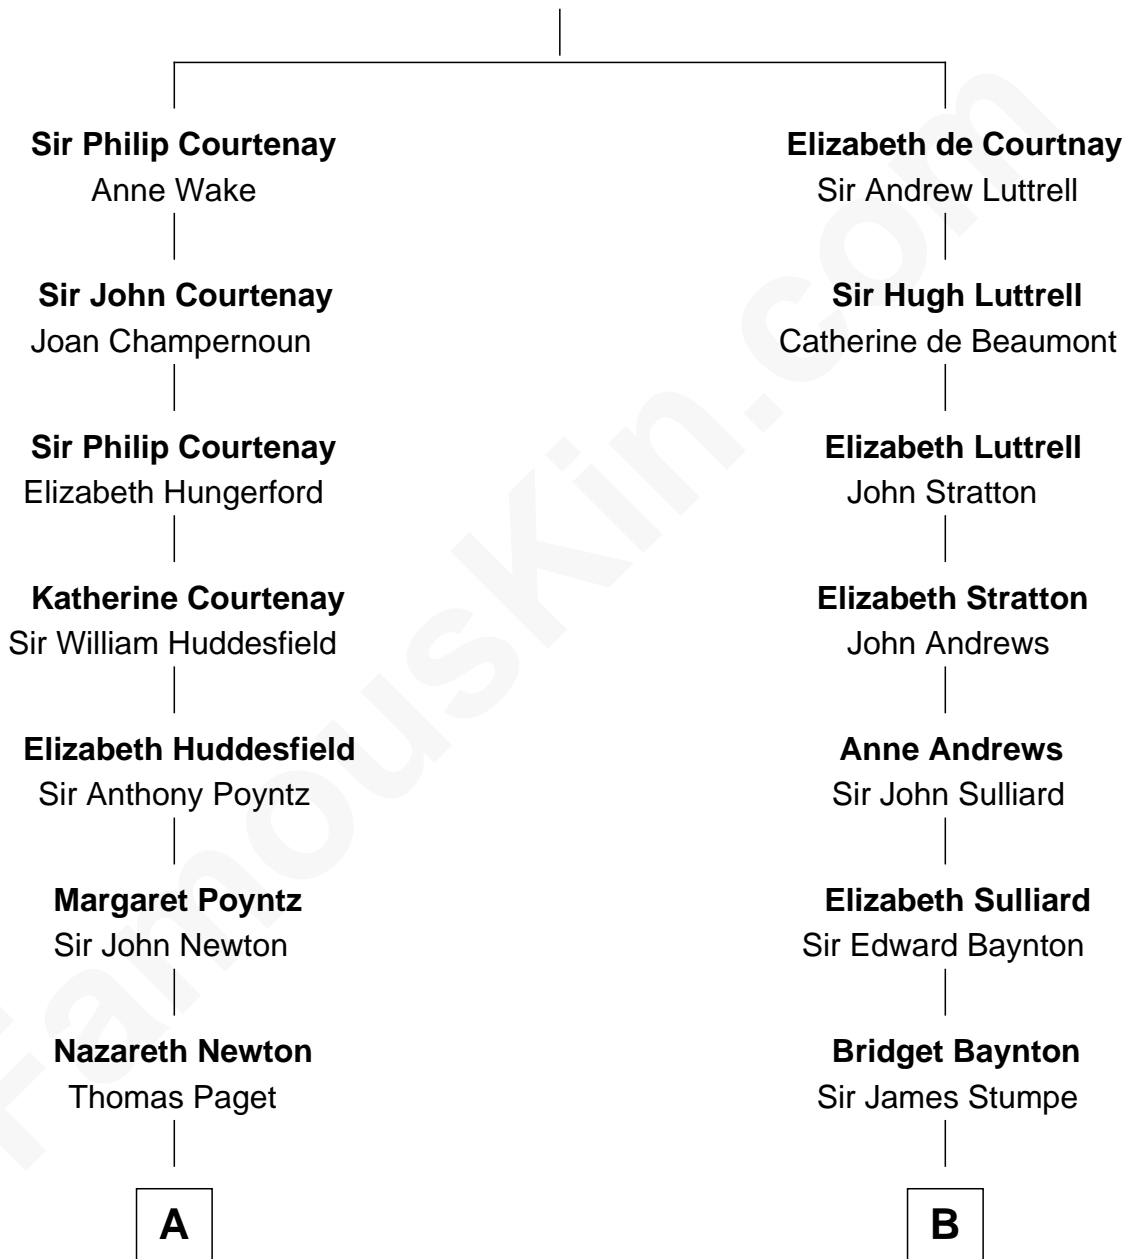

FamousKin.com Relationship Chart of

Princess Diana

Princess of Wales

19th cousin 1 time removed of

Queen Elizabeth II

Queen of the United Kingdom

Sir Hugh de Courtenay

Margaret de Bohun

Elizabeth II photo by [Eric Draper](#)