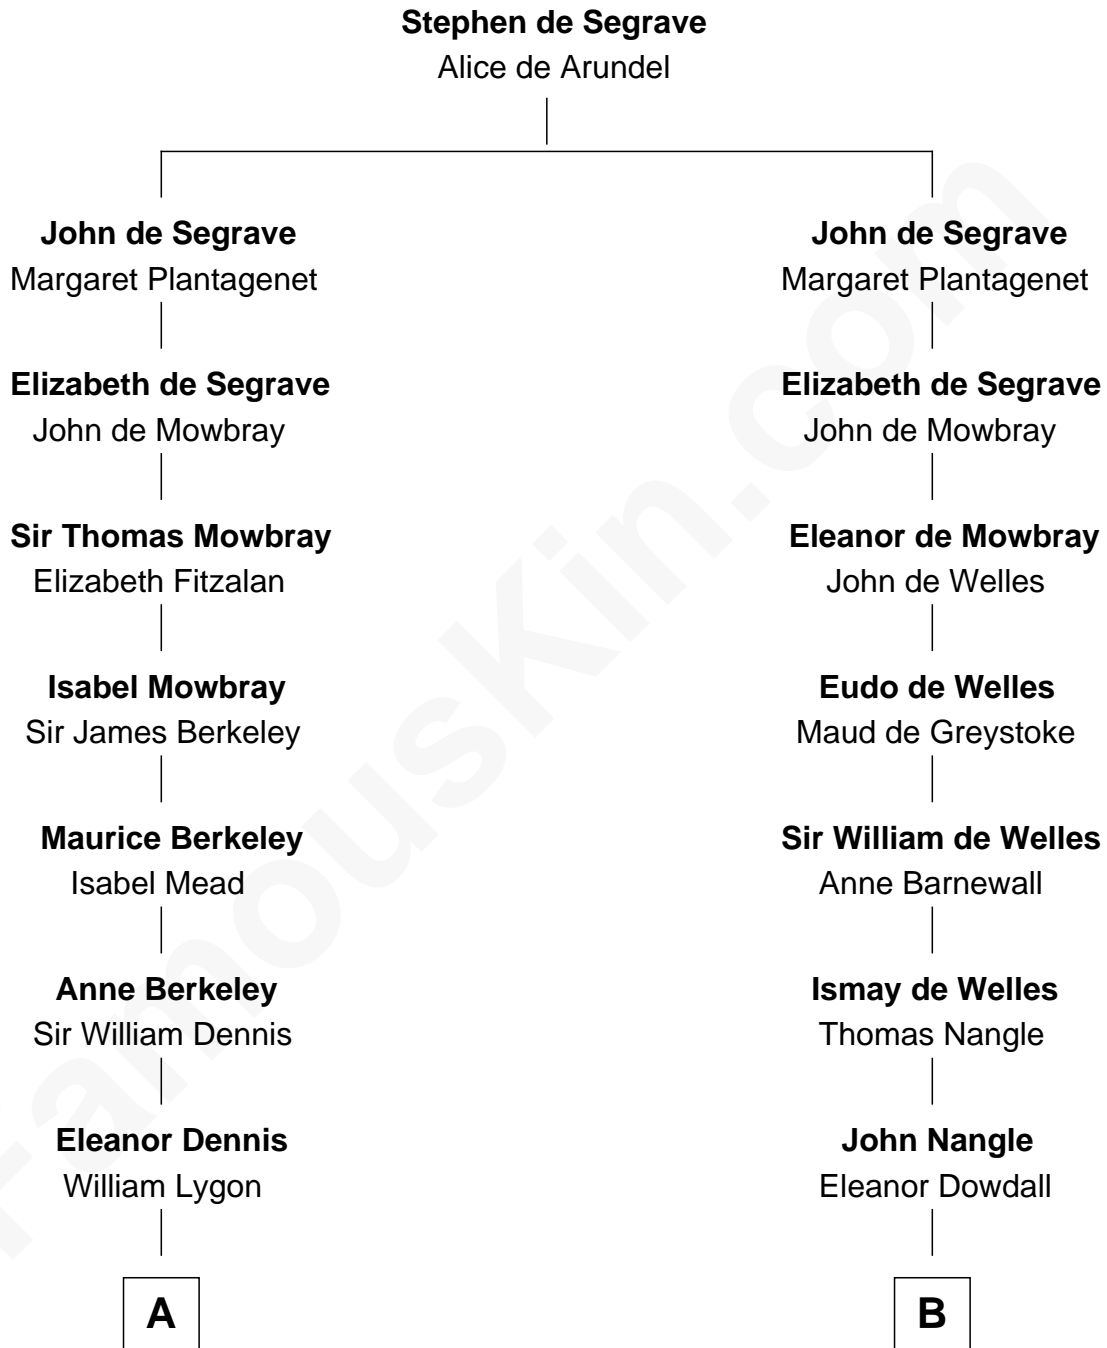

## Relationship Chart of

### Princess Diana

*Princess of Wales*

19th cousin 1 time removed of

**Queen Elizabeth II**  
*Queen of the United Kingdom*

Elizabeth II photo by [Eric Draper](#)