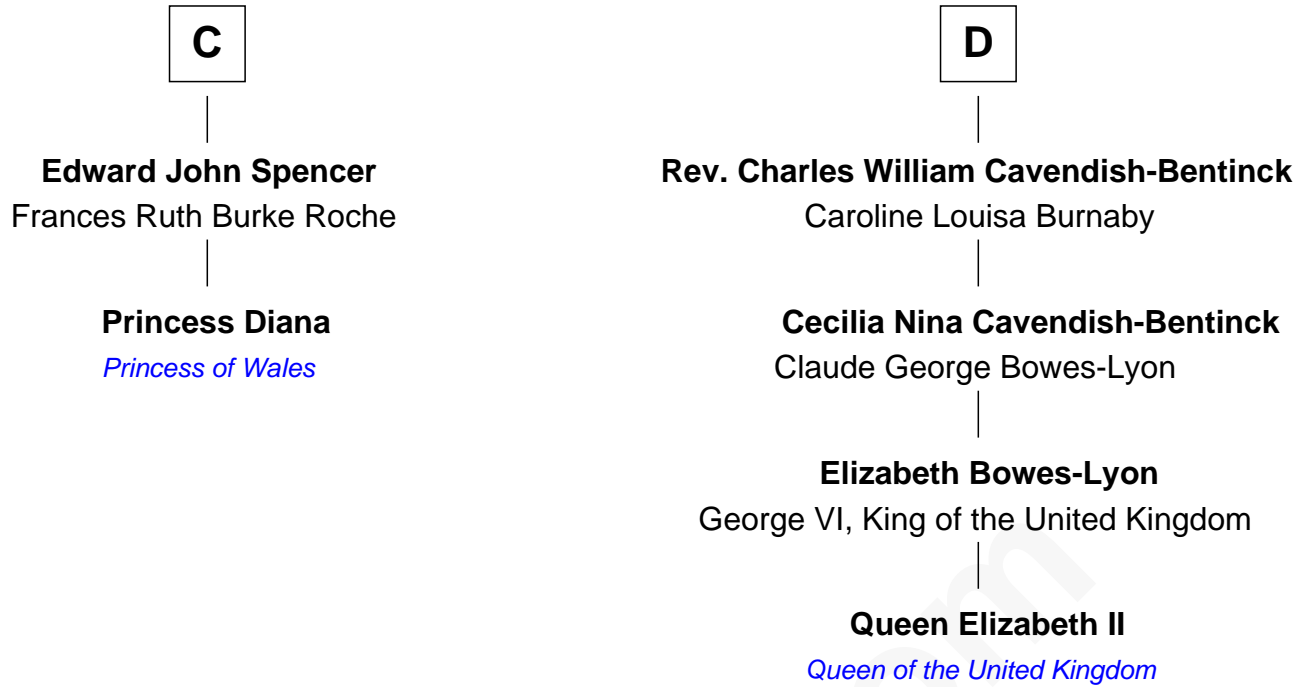

Elizabeth II photo by [Eric Draper](#)