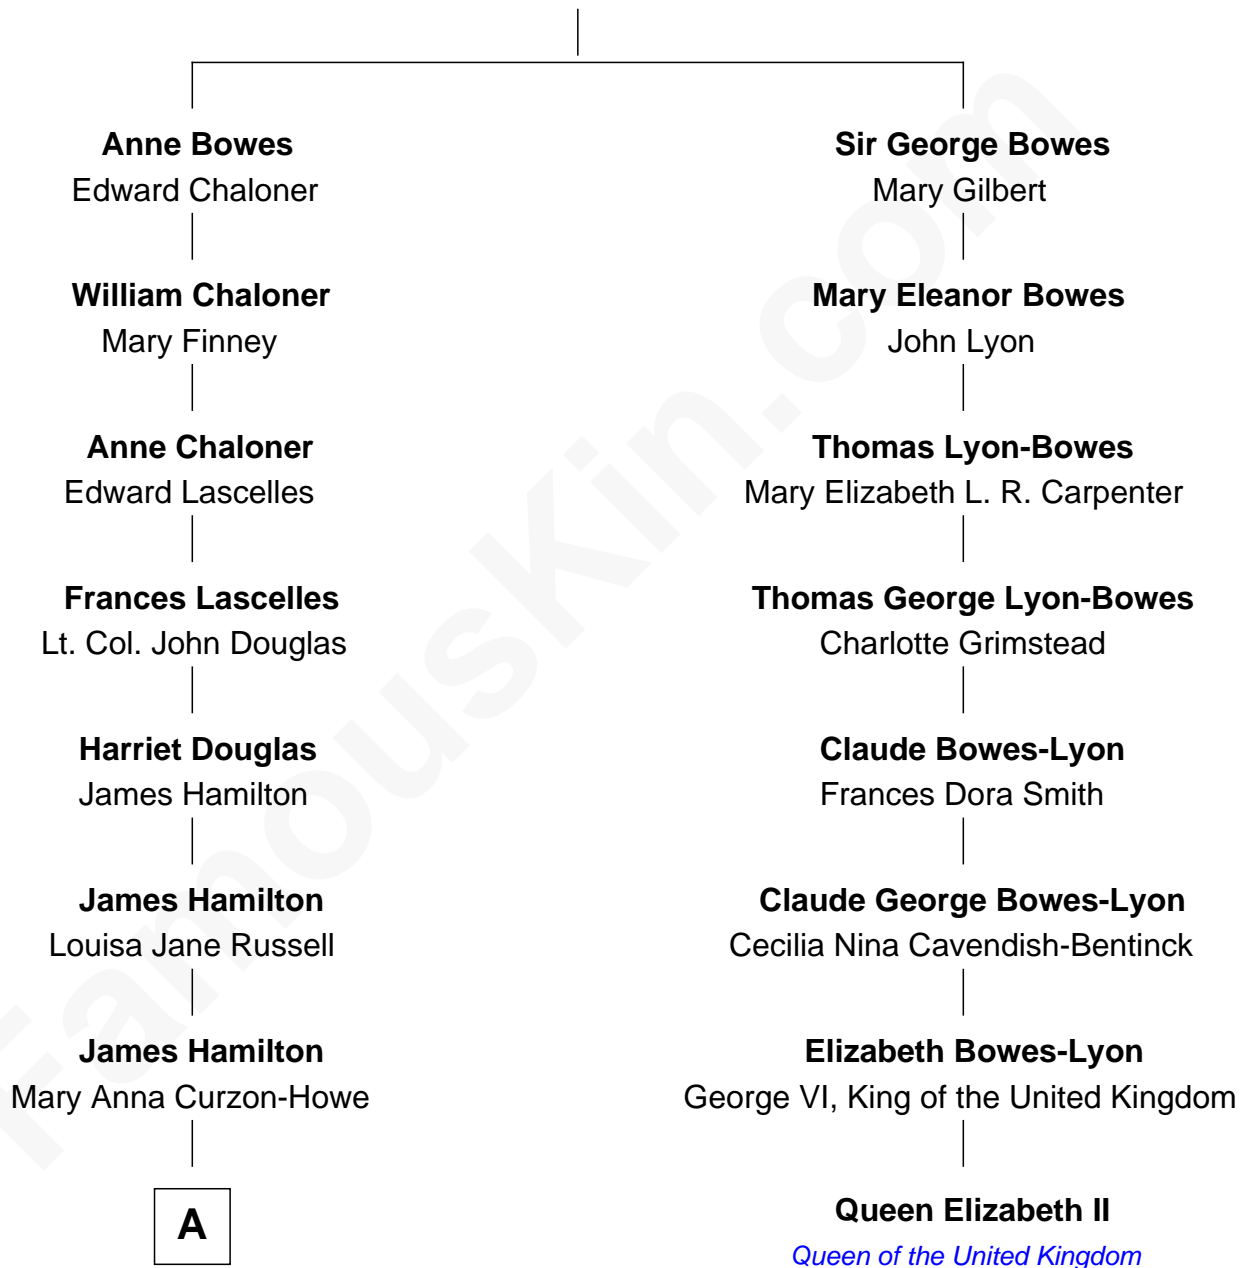

FamousKin.com Relationship Chart of

Princess Diana

Princess of Wales

7th cousin 3 times removed of

Queen Elizabeth II

Queen of the United Kingdom

Sir William Bowes

Elizabeth Blakiston

A

James Albert Edward Hamilton
Rosalind Cecilia Caroline Bingham

Cynthia Elinor Beatrix Hamilton
Albert Edward John Spencer

Edward John Spencer
Frances Ruth Burke Roche

Princess Diana
Princess of Wales