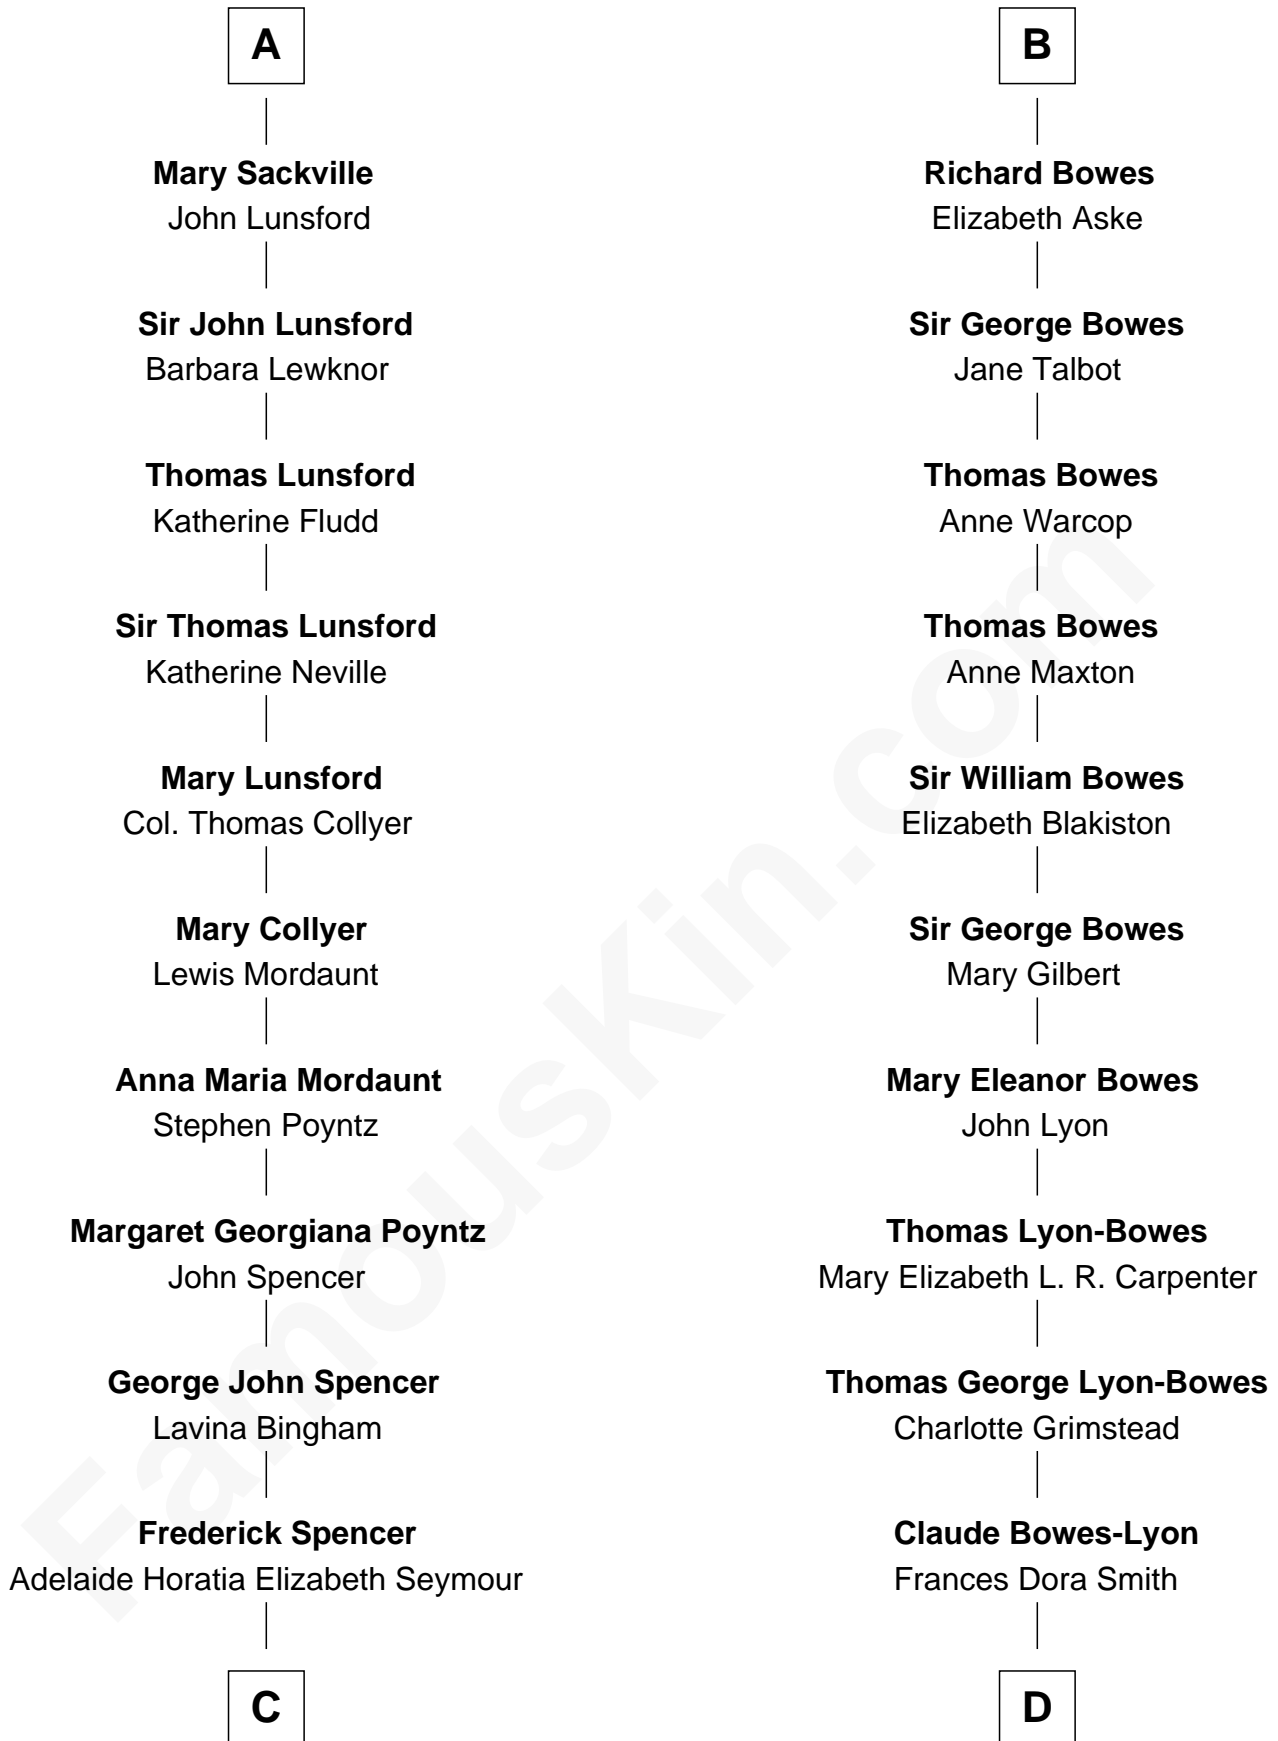

FamousKin.com
Relationship Chart of
Princess Diana
Princess of Wales

19th cousin 1 time removed of
Queen Elizabeth II
Queen of the United Kingdom

Elizabeth II photo by [Eric Draper](#)