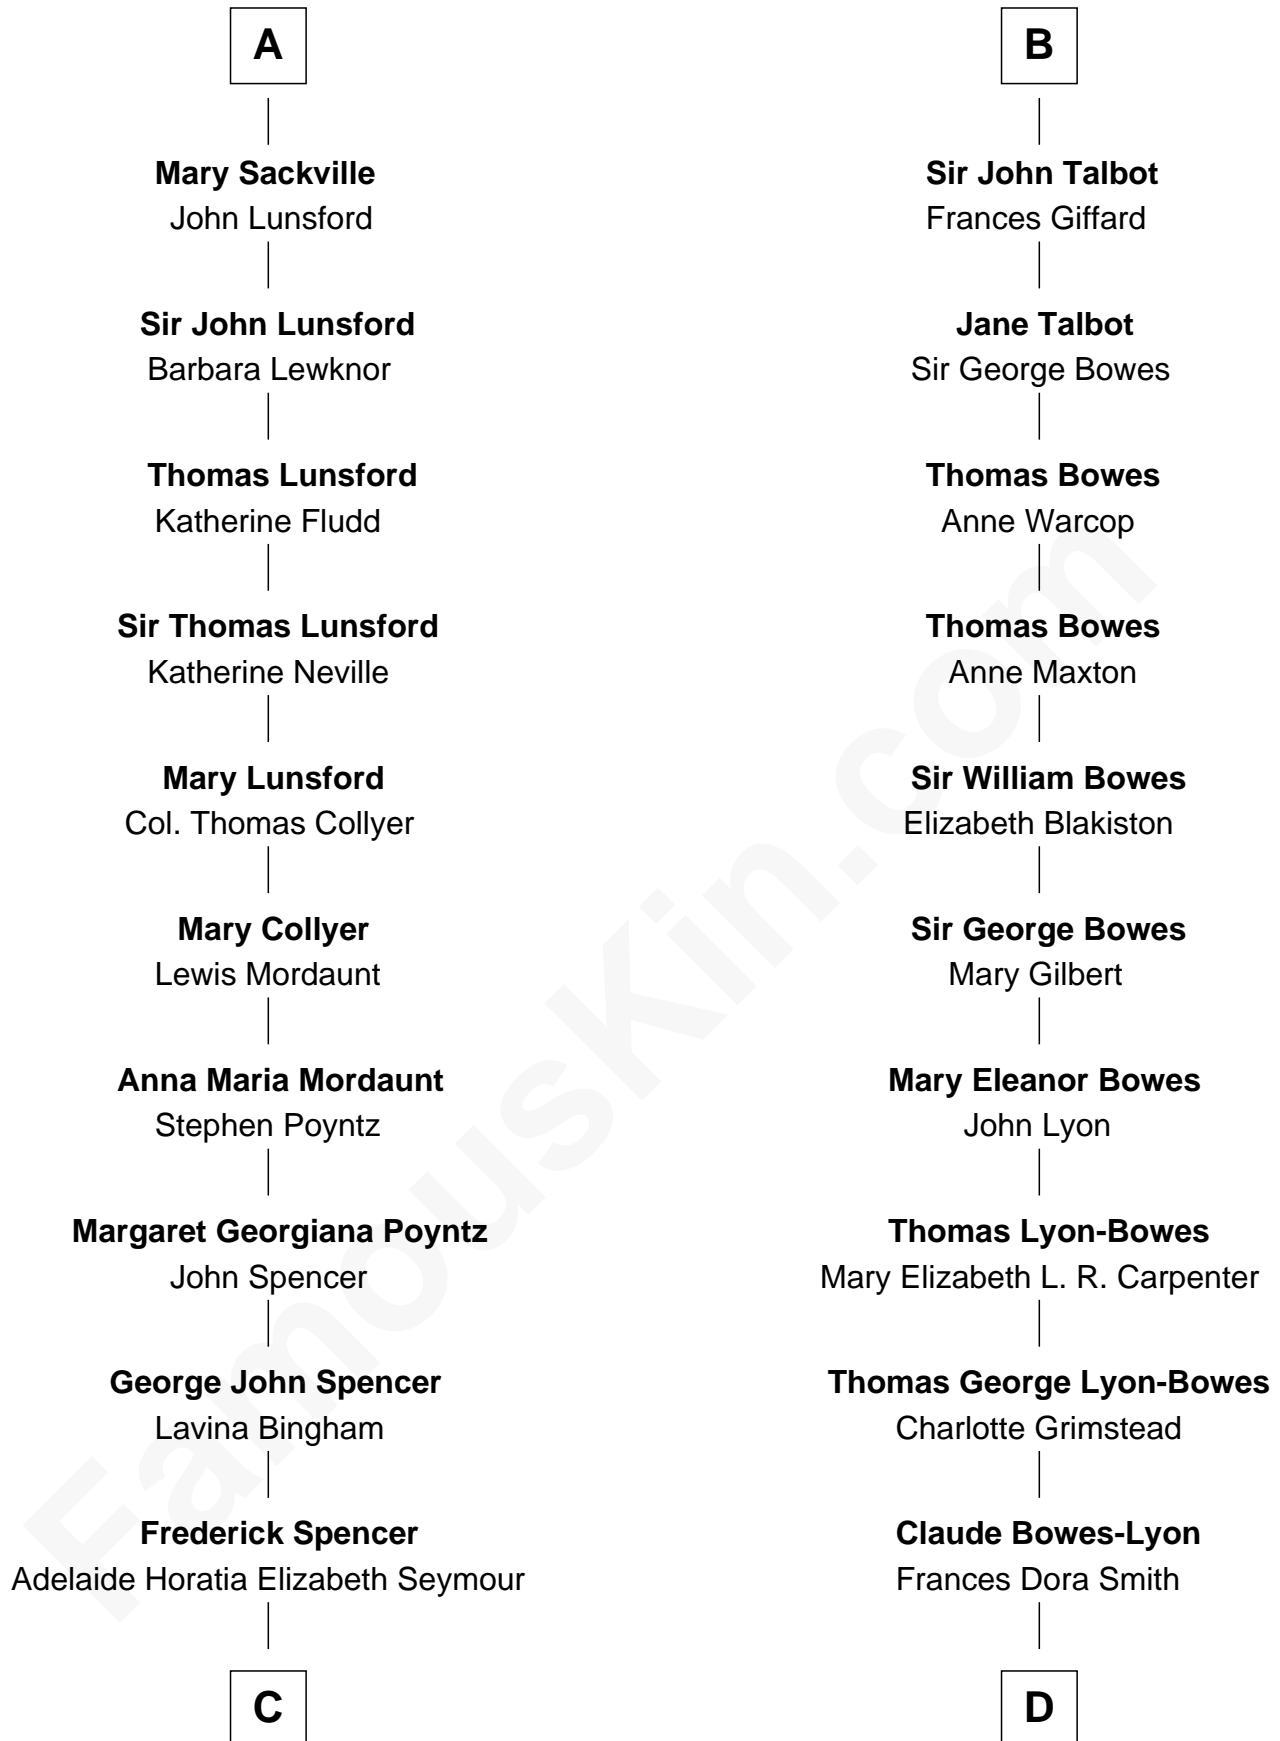

# FamousKin.com Relationship Chart of

**Princess Diana**

*Princess of Wales*

19th cousin 1 time removed of

**Queen Elizabeth II**

*Queen of the United Kingdom*

Elizabeth II photo by [Eric Draper](#)