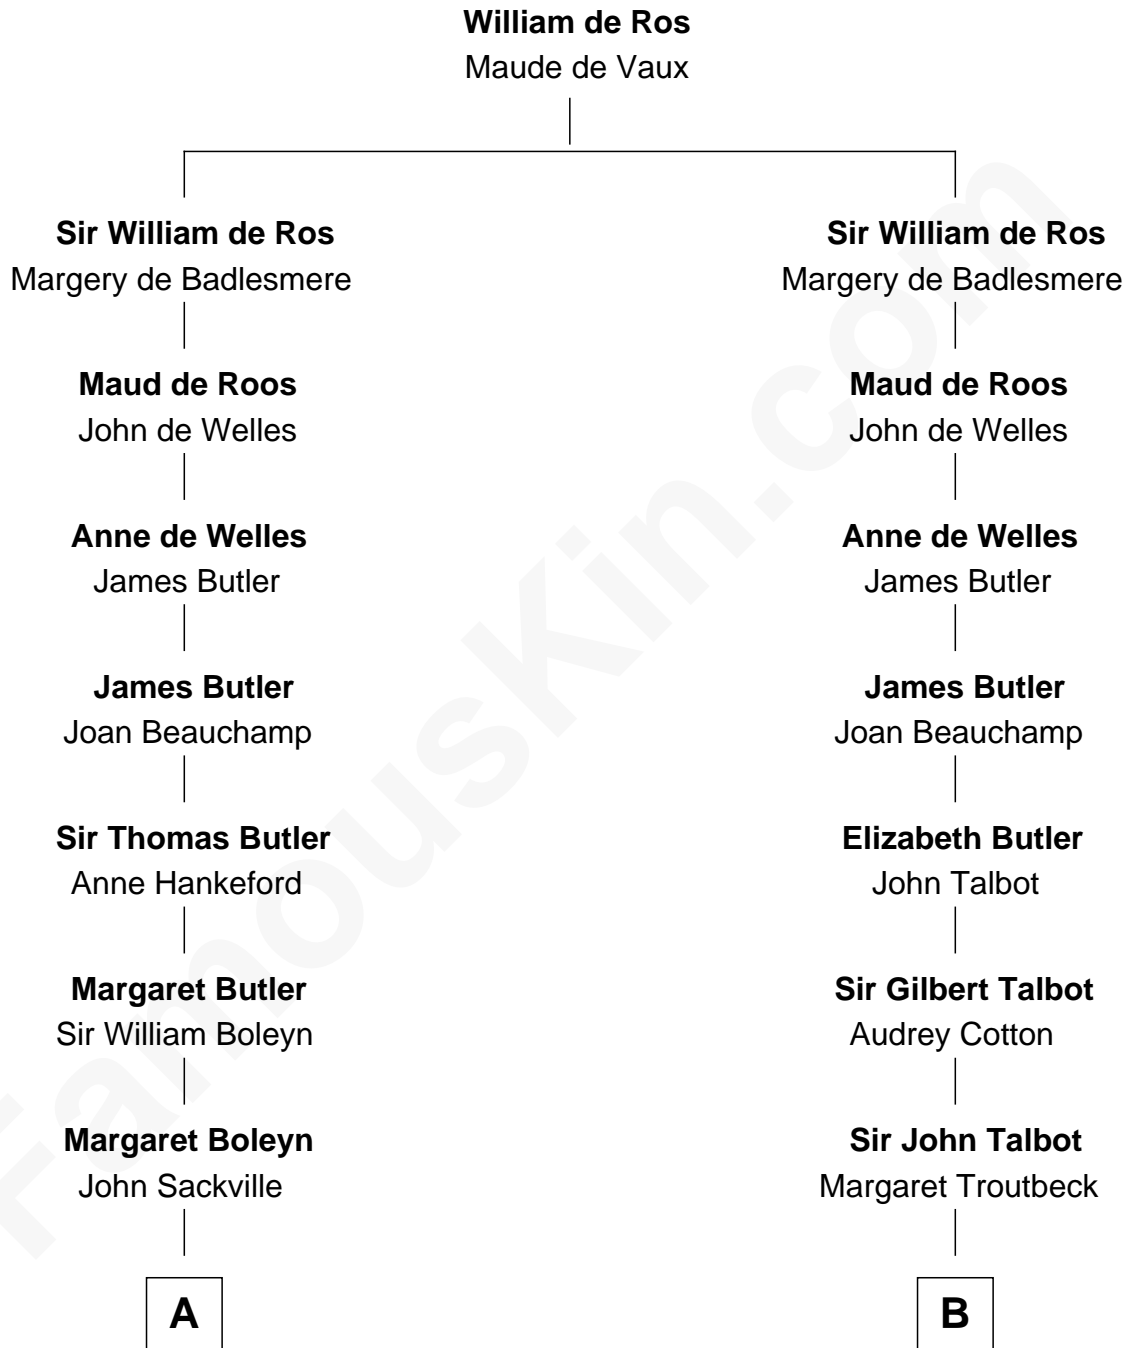

# FamousKin.com Relationship Chart of

**Princess Diana**

*Princess of Wales*

19th cousin 1 time removed of

**Queen Elizabeth II**

*Queen of the United Kingdom*

Elizabeth II photo by [Eric Draper](#)