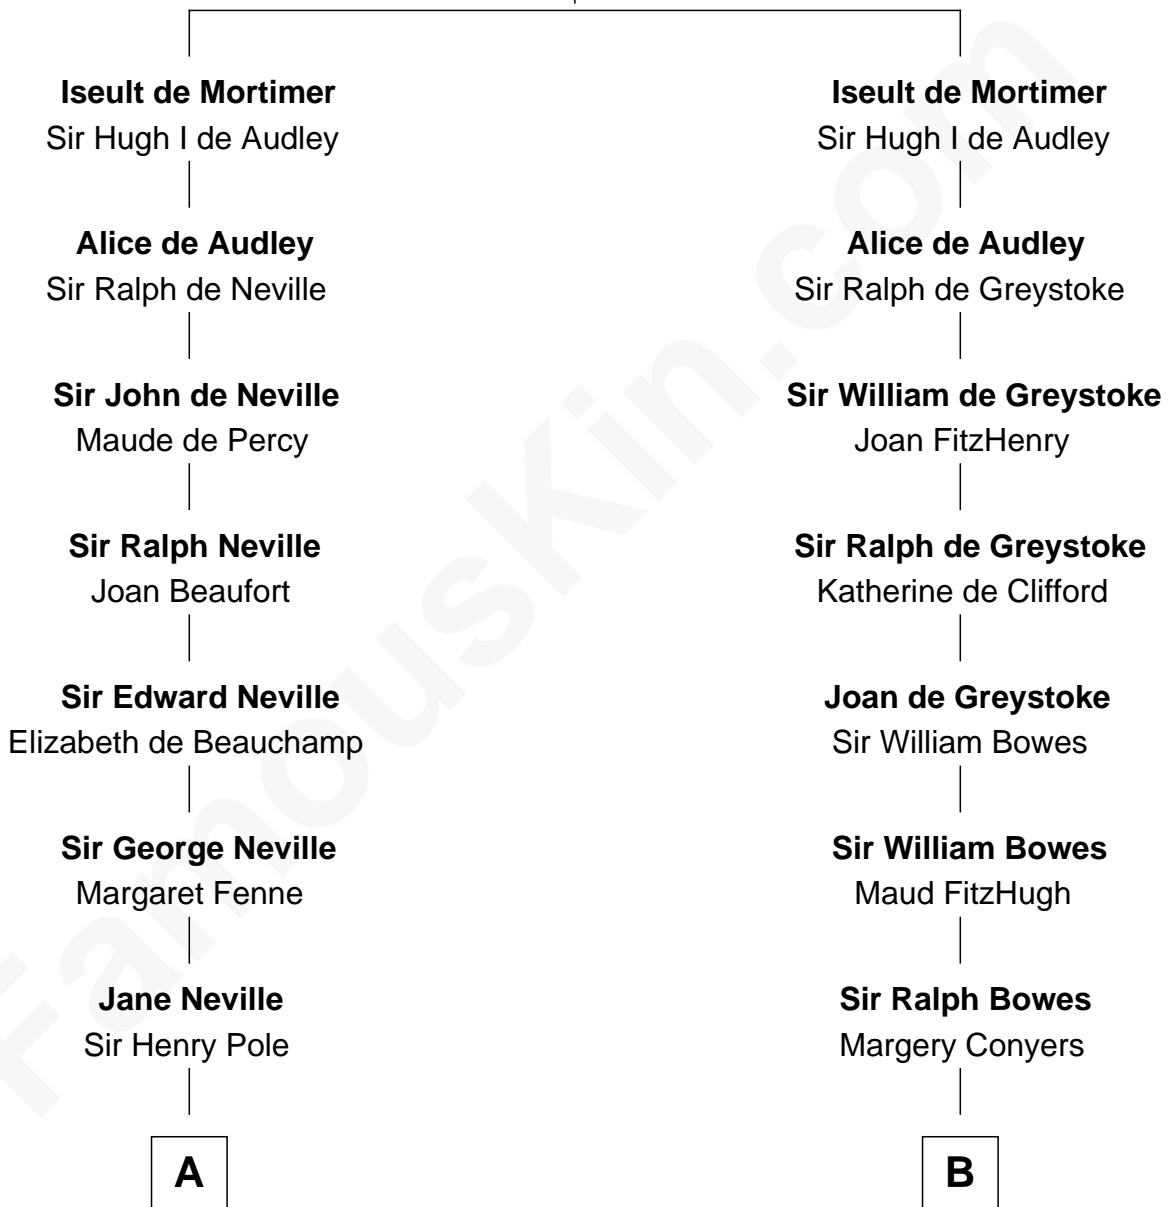

# FamousKin.com Relationship Chart of

**Princess Diana**

*Princess of Wales*

19th cousin 1 time removed of

**Queen Elizabeth II**

*Queen of the United Kingdom*

**Sir Edmund Mortimer**

Margaret de Fiennes

Elizabeth II photo by [Eric Draper](#)