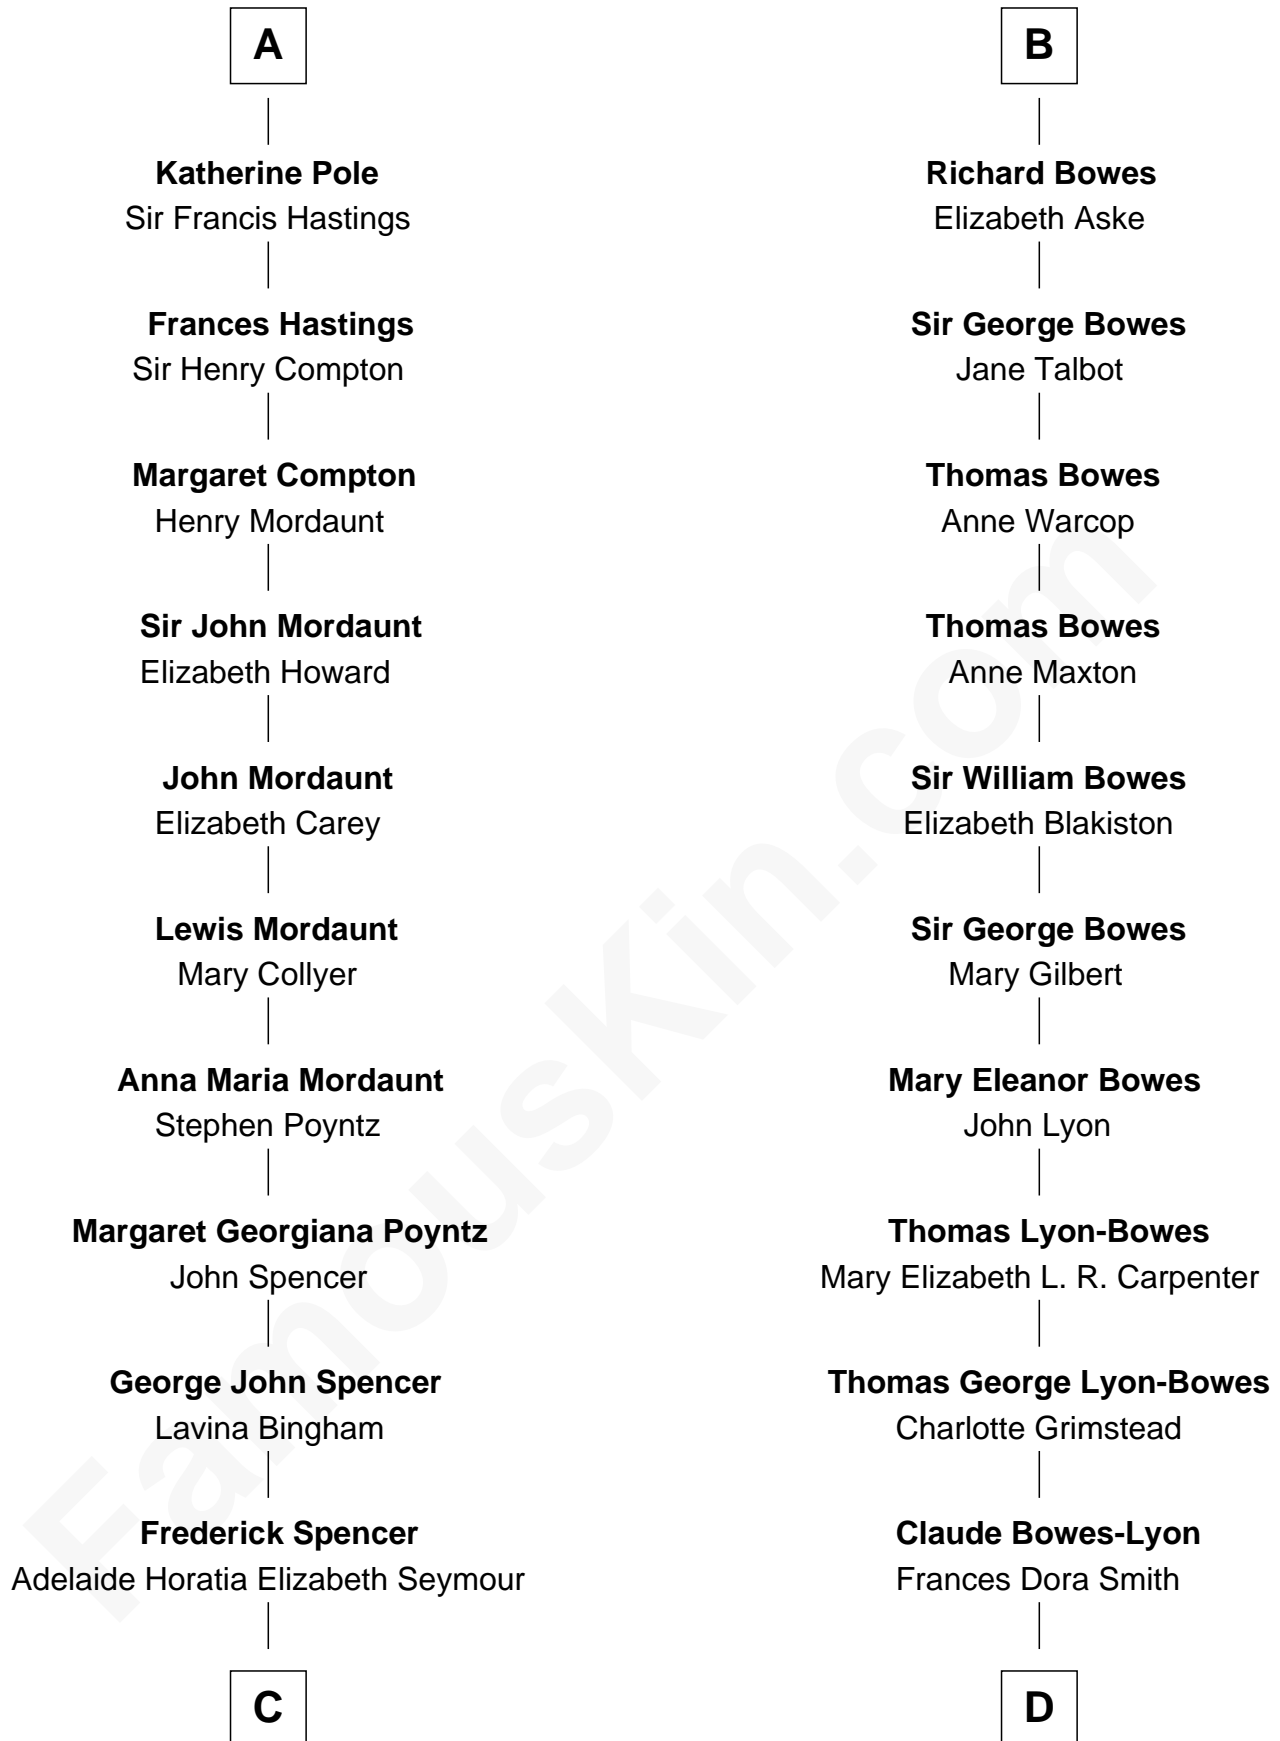

# FamousKin.com Relationship Chart of

**Princess Diana**

*Princess of Wales*

19th cousin 1 time removed of

**Queen Elizabeth II**

*Queen of the United Kingdom*

**Sir Edmund Mortimer**

Margaret de Fiennes

Elizabeth II photo by [Eric Draper](#)