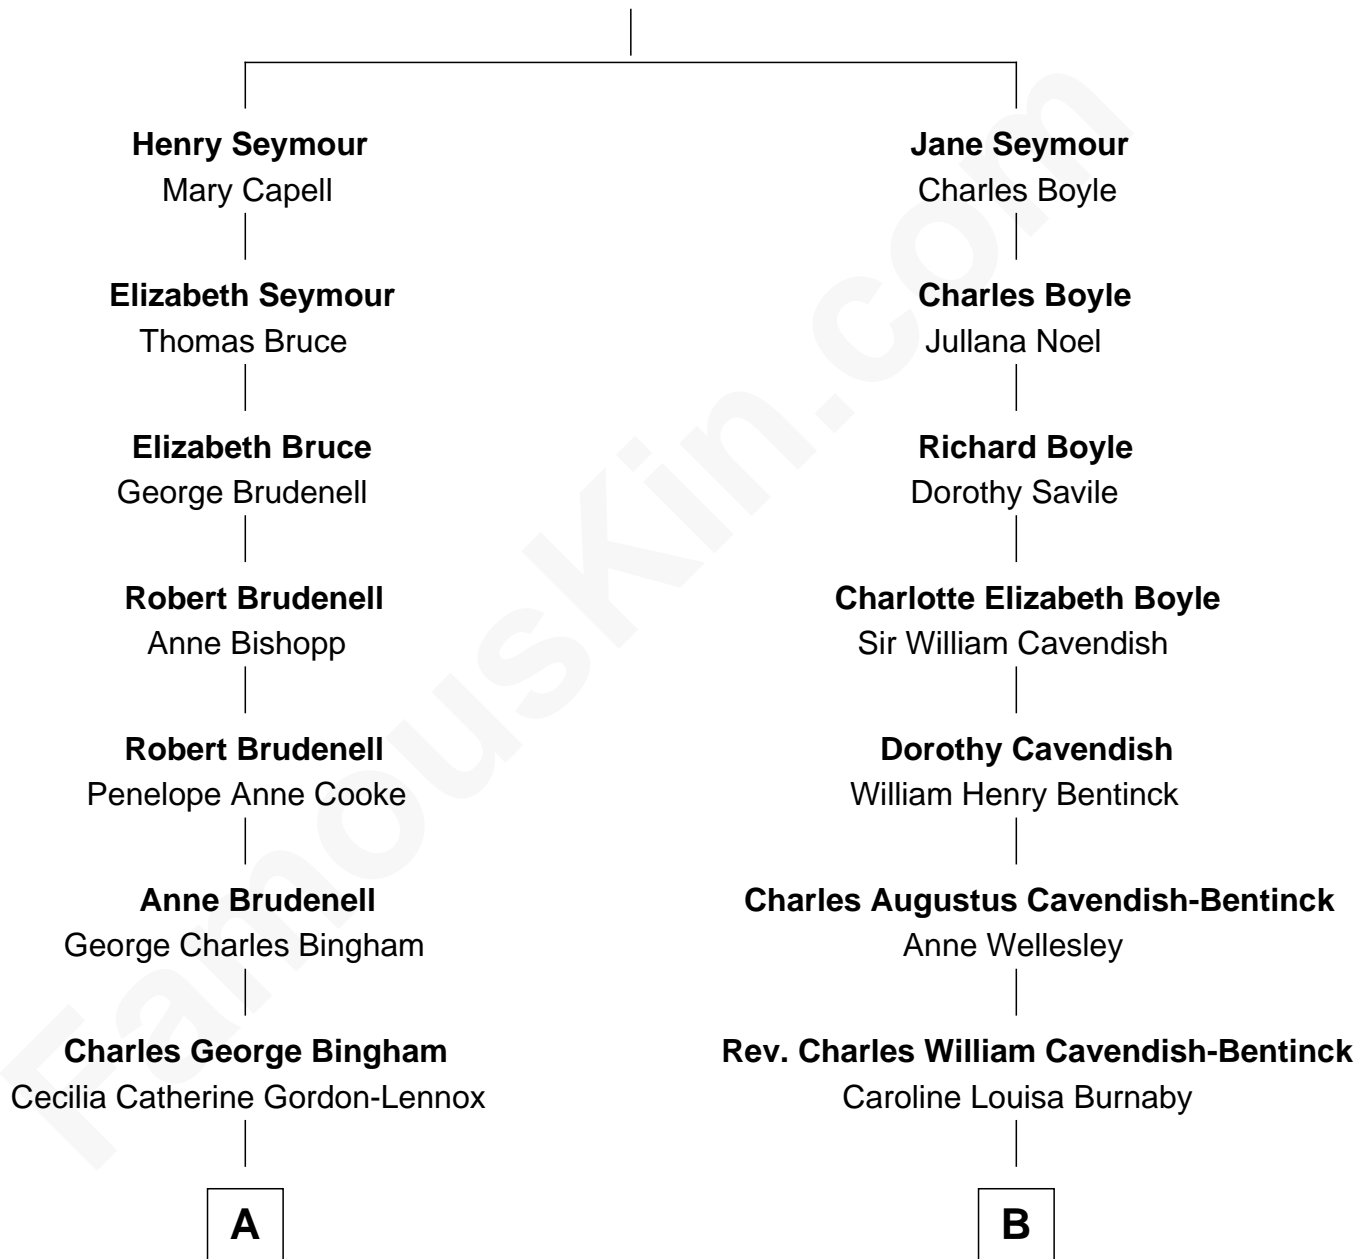

# FamousKin.com Relationship Chart of

**Princess Diana**

*Princess of Wales*

9th cousin 1 time removed of

**Queen Elizabeth II**

*Queen of the United Kingdom*

**Sir William Seymour**

Frances Devereux

**A**

**Rosalind Cecilia Caroline Bingham**

James Albert Edward Hamilton

**Cynthia Elinor Beatrix Hamilton**

Albert Edward John Spencer

**Edward John Spencer**

Frances Ruth Burke Roche

**Princess Diana**

*Princess of Wales*

**B**

**Cecilia Nina Cavendish-Bentinck**

Claude George Bowes-Lyon

**Elizabeth Bowes-Lyon**

George VI, King of the United Kingdom

**Queen Elizabeth II**

*Queen of the United Kingdom*