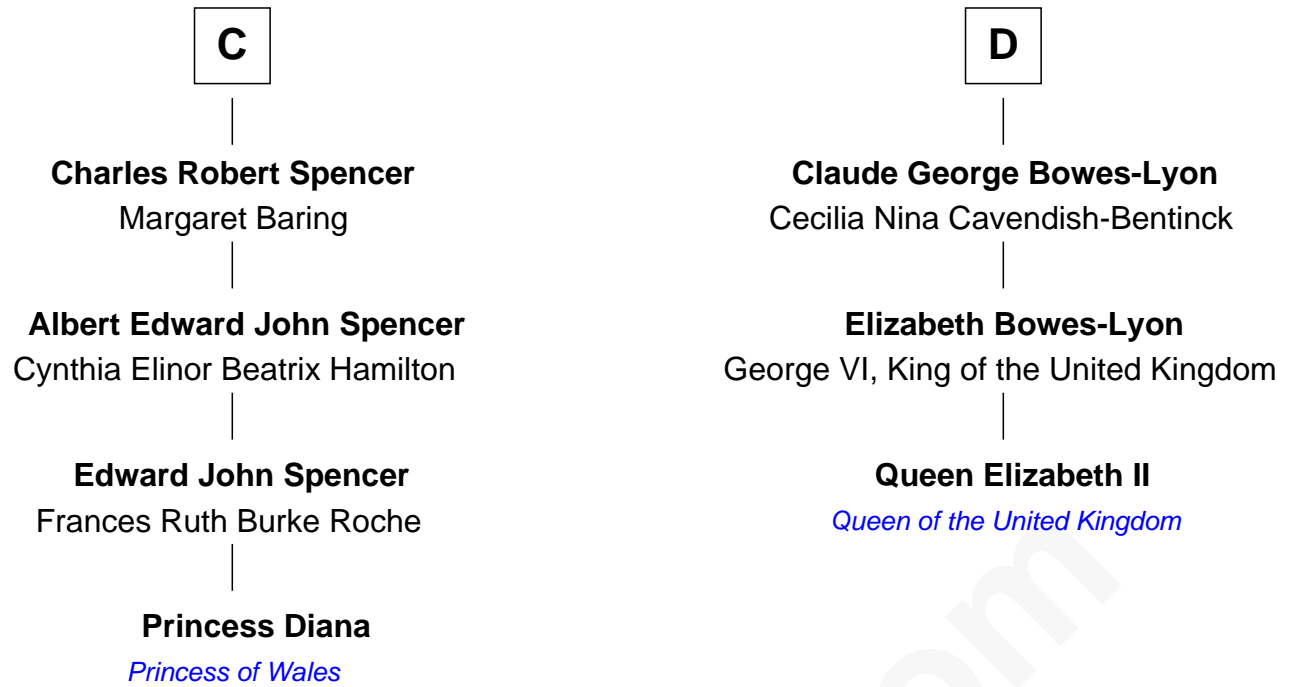

FamousKin.com Relationship Chart of

Princess Diana

Princess of Wales

19th cousin 1 time removed of

Queen Elizabeth II

Queen of the United Kingdom

Sir Richard de Burgh

Margaret - - - - -

Elizabeth II photo by [Eric Draper](#)