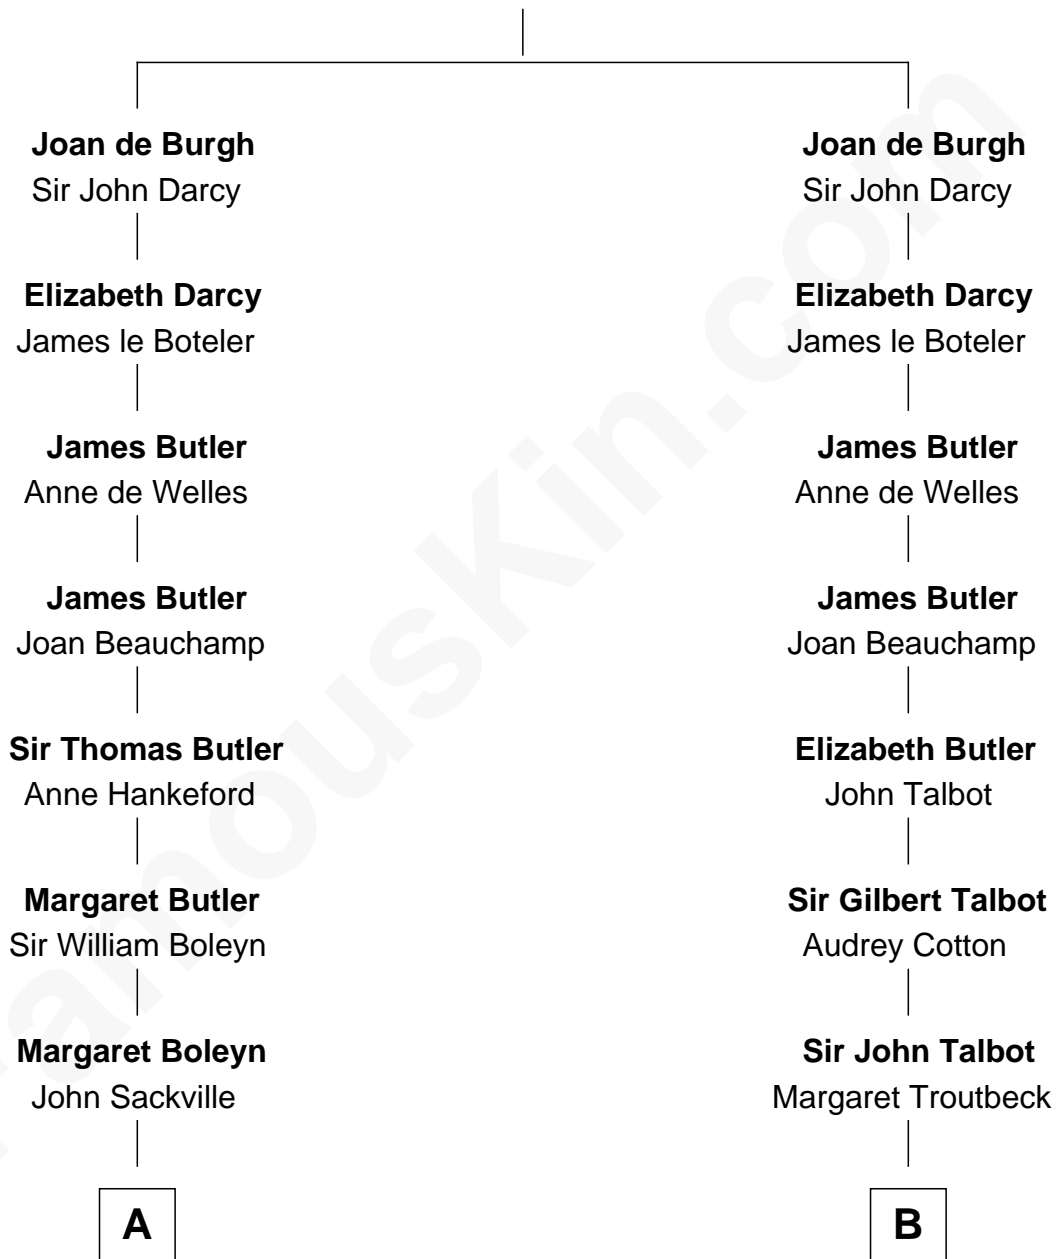

FamousKin.com Relationship Chart of

Princess Diana

Princess of Wales

19th cousin 1 time removed of

Queen Elizabeth II

Queen of the United Kingdom

Sir Richard de Burgh

Margaret - - - - -

Elizabeth II photo by [Eric Draper](#)