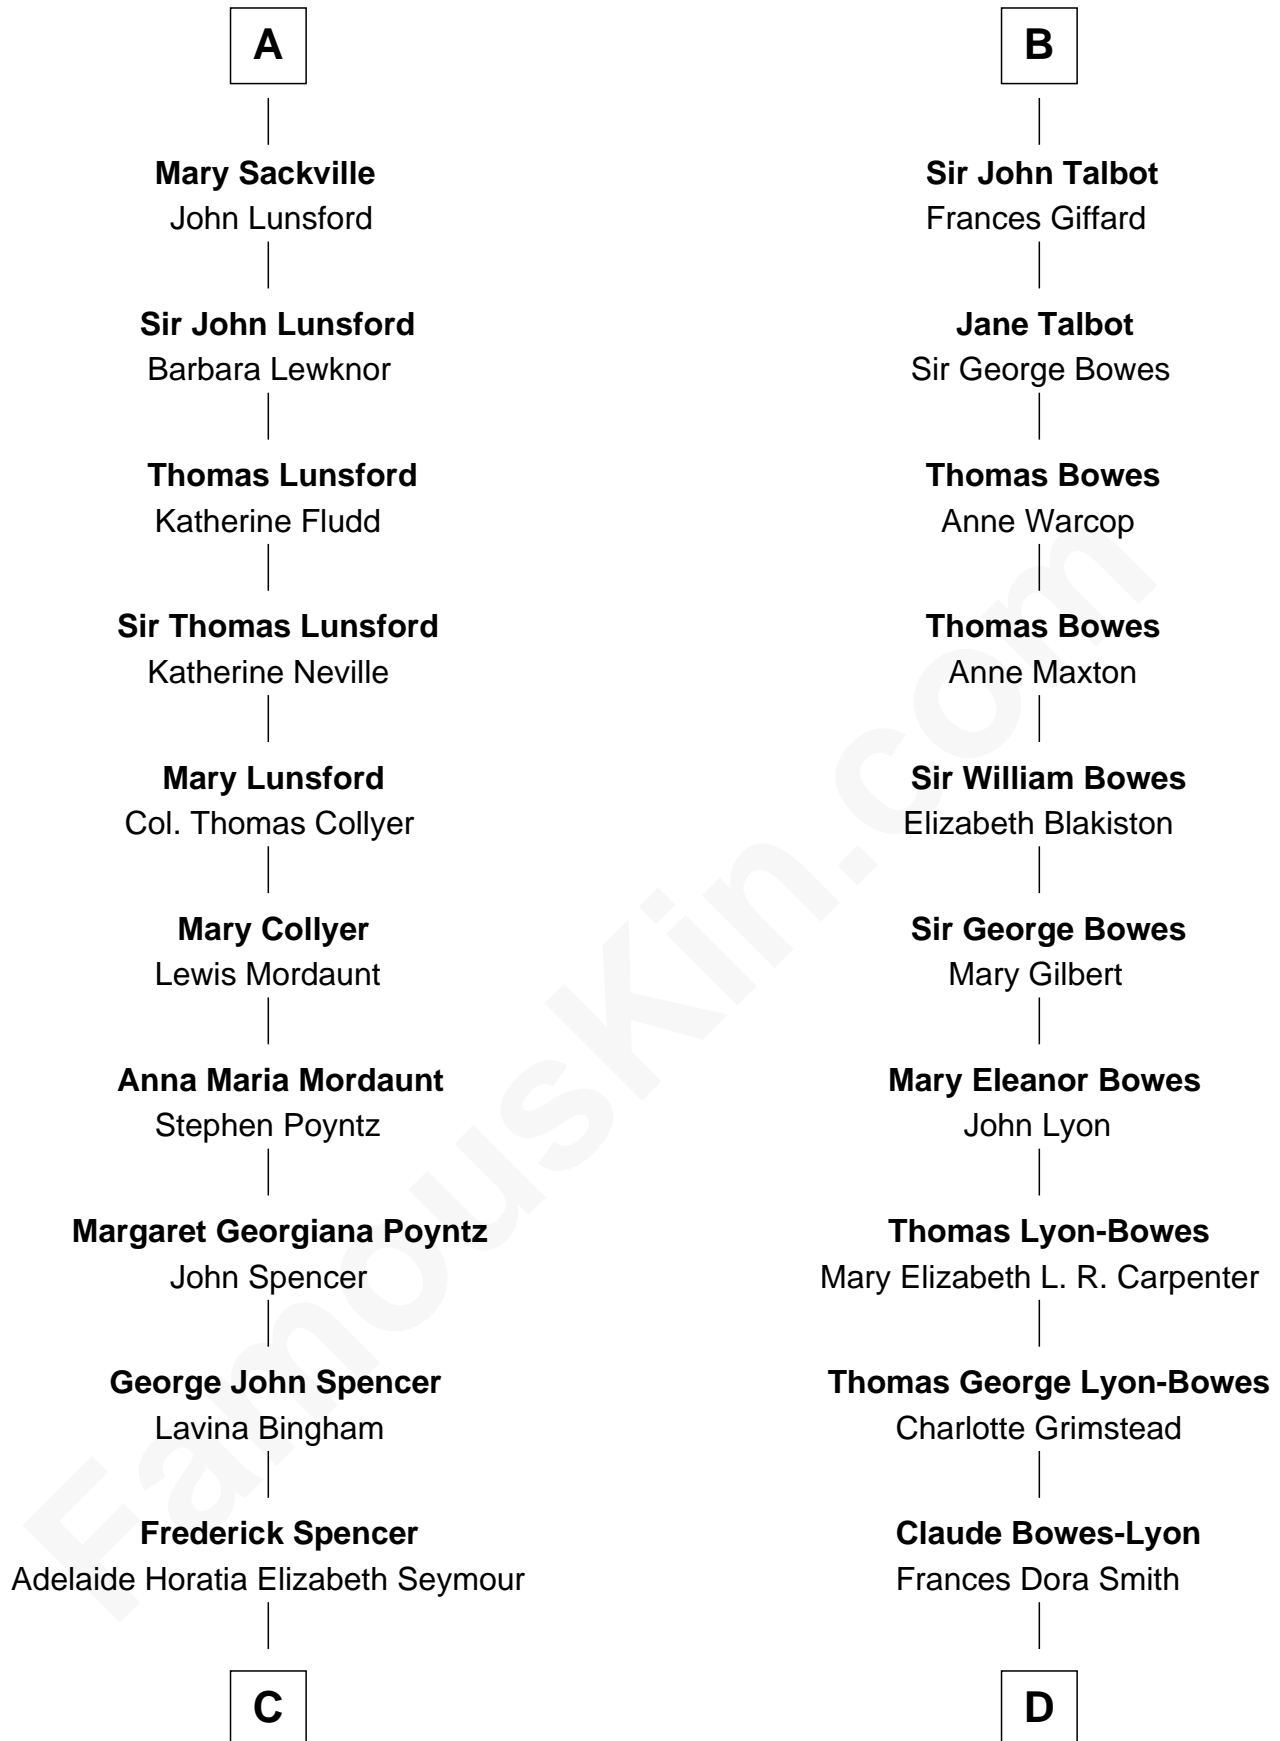

FamousKin.com Relationship Chart of

Princess Diana

Princess of Wales

19th cousin 1 time removed of

Queen Elizabeth II

Queen of the United Kingdom

Sir Richard de Burgh

Margaret - - - - -

Elizabeth II photo by [Eric Draper](#)