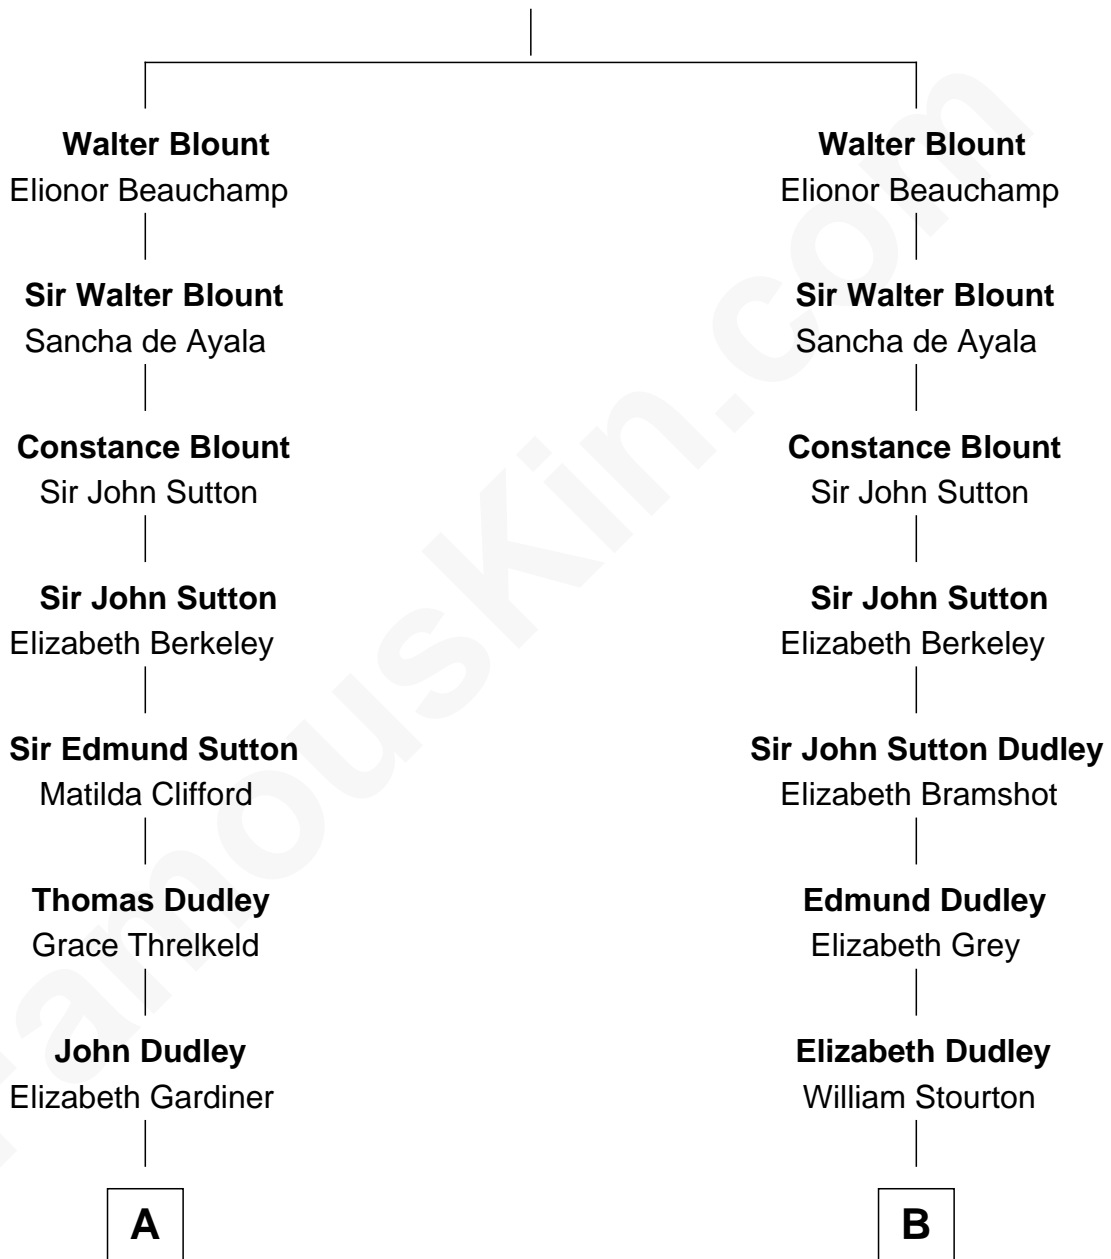

FamousKin.com

Relationship Chart of

Princess Diana

Princess of Wales

18th cousin 2 times removed of

Queen Elizabeth II
Queen of the United Kingdom

Sir Walter Blount

Elizabeth II photo by [Eric Draper](#)