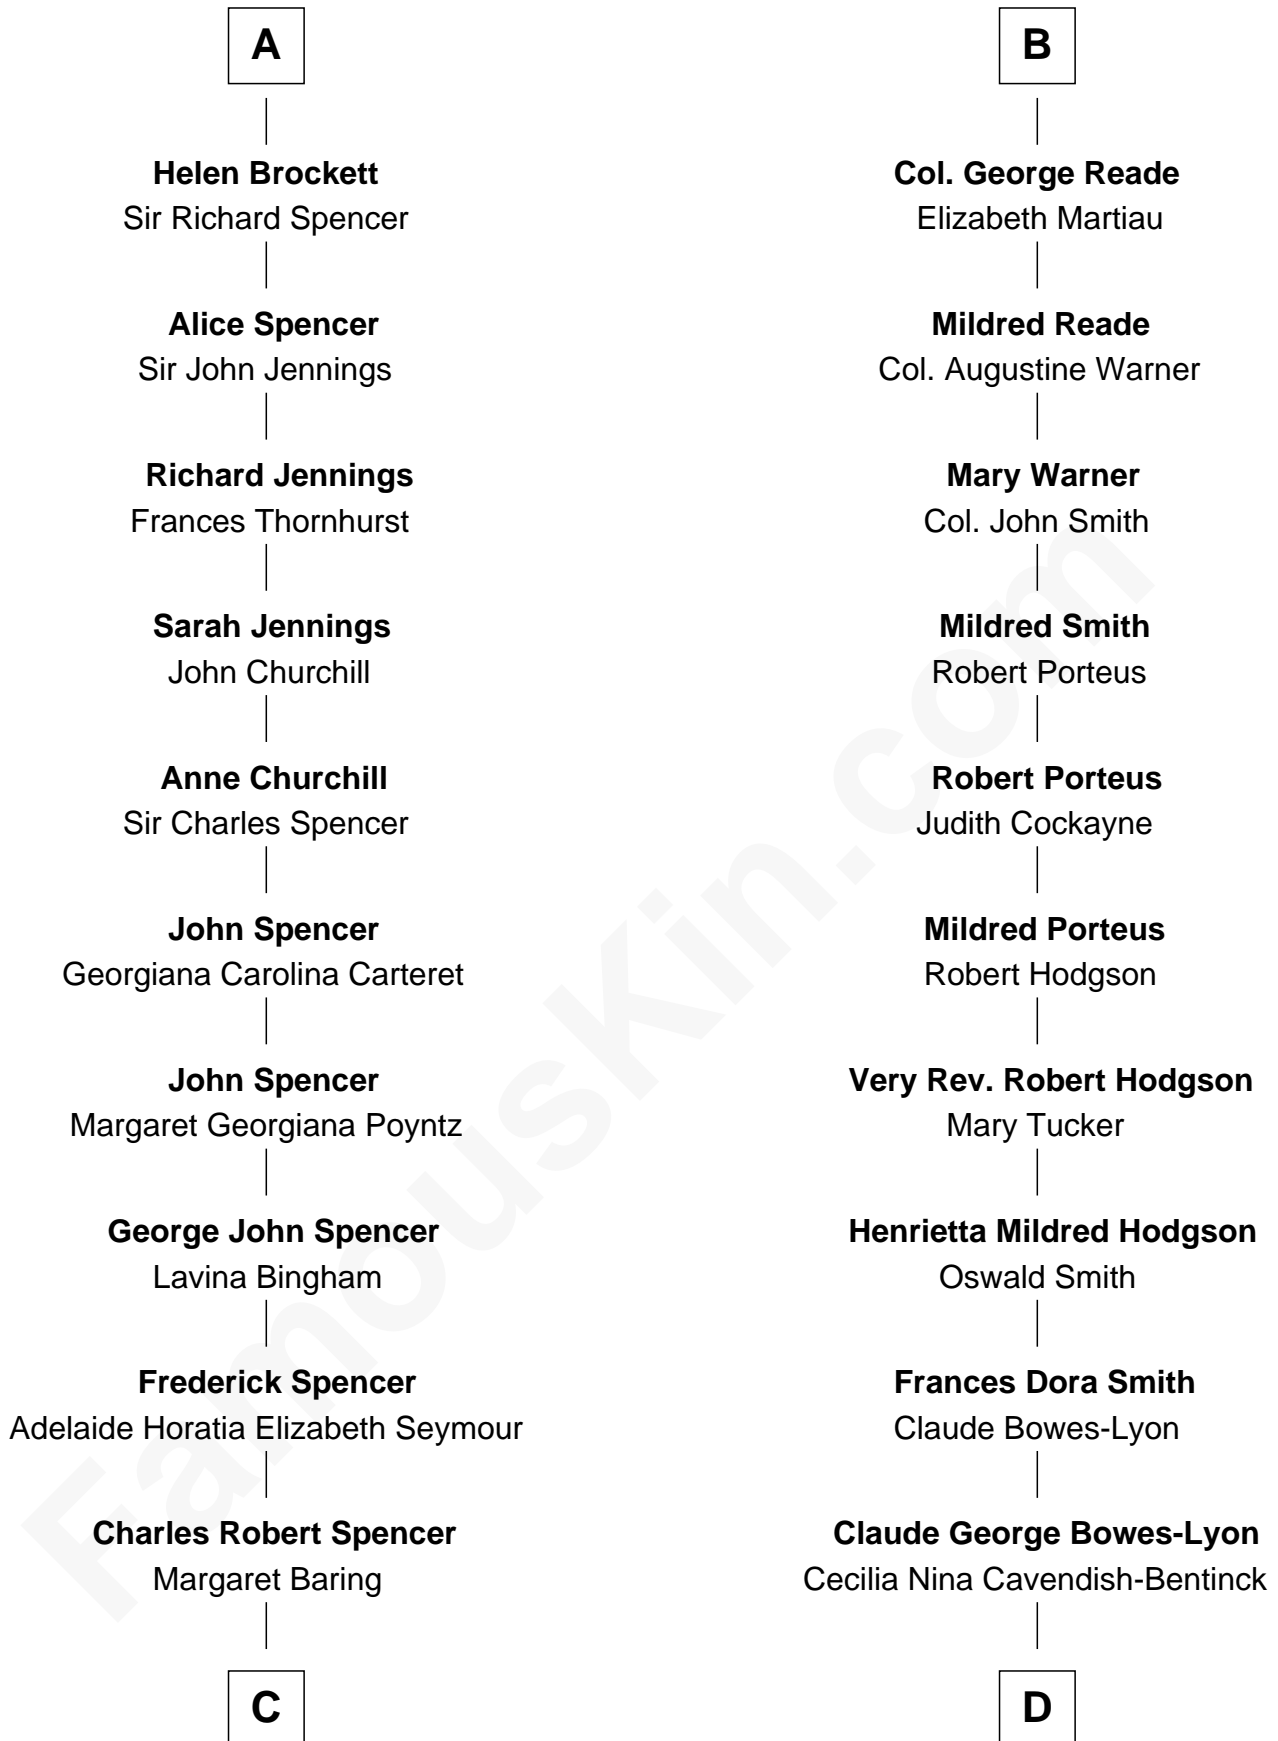

FamousKin.com Relationship Chart of

Princess Diana

Princess of Wales

18th cousin 1 time removed of

Queen Elizabeth II

Queen of the United Kingdom

C

Albert Edward John Spencer
Cynthia Elinor Beatrix Hamilton

Edward John Spencer
Frances Ruth Burke Roche

Princess Diana
Princess of Wales

D

Elizabeth Bowes-Lyon
George VI, King of the United Kingdom

Queen Elizabeth II
Queen of the United Kingdom

FamousKin.com