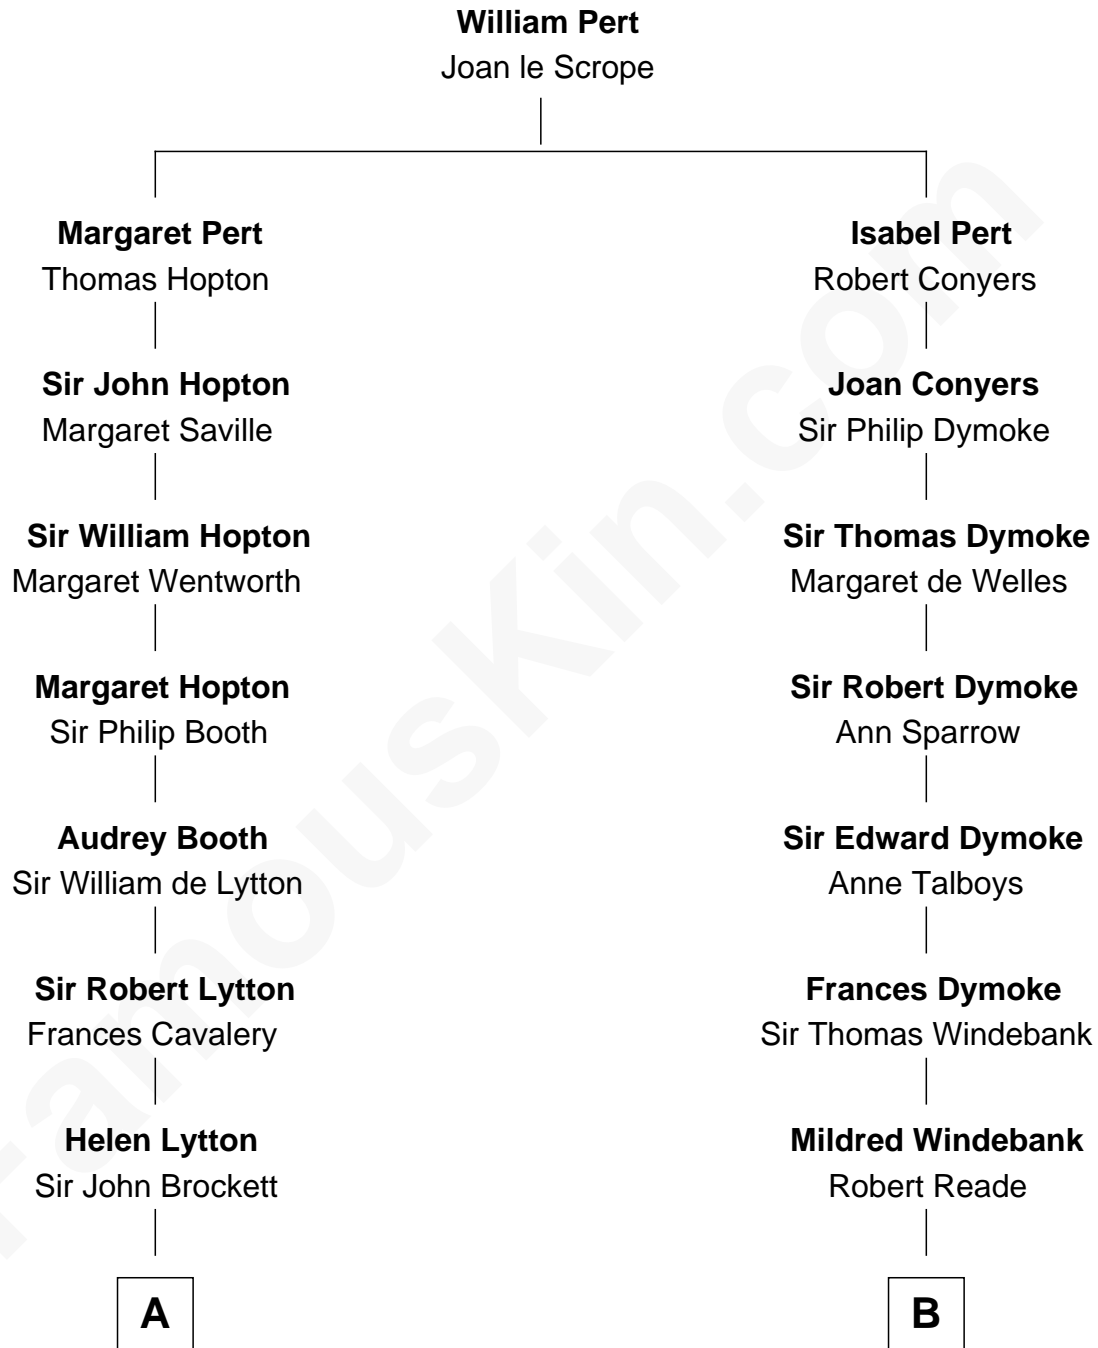

FamousKin.com Relationship Chart of

Princess Diana

Princess of Wales

18th cousin 1 time removed of

Queen Elizabeth II

Queen of the United Kingdom

C

Albert Edward John Spencer
Cynthia Elinor Beatrix Hamilton

Edward John Spencer
Frances Ruth Burke Roche

Princess Diana
Princess of Wales

D

Elizabeth Bowes-Lyon
George VI, King of the United Kingdom

Queen Elizabeth II
Queen of the United Kingdom

FamousKin.com