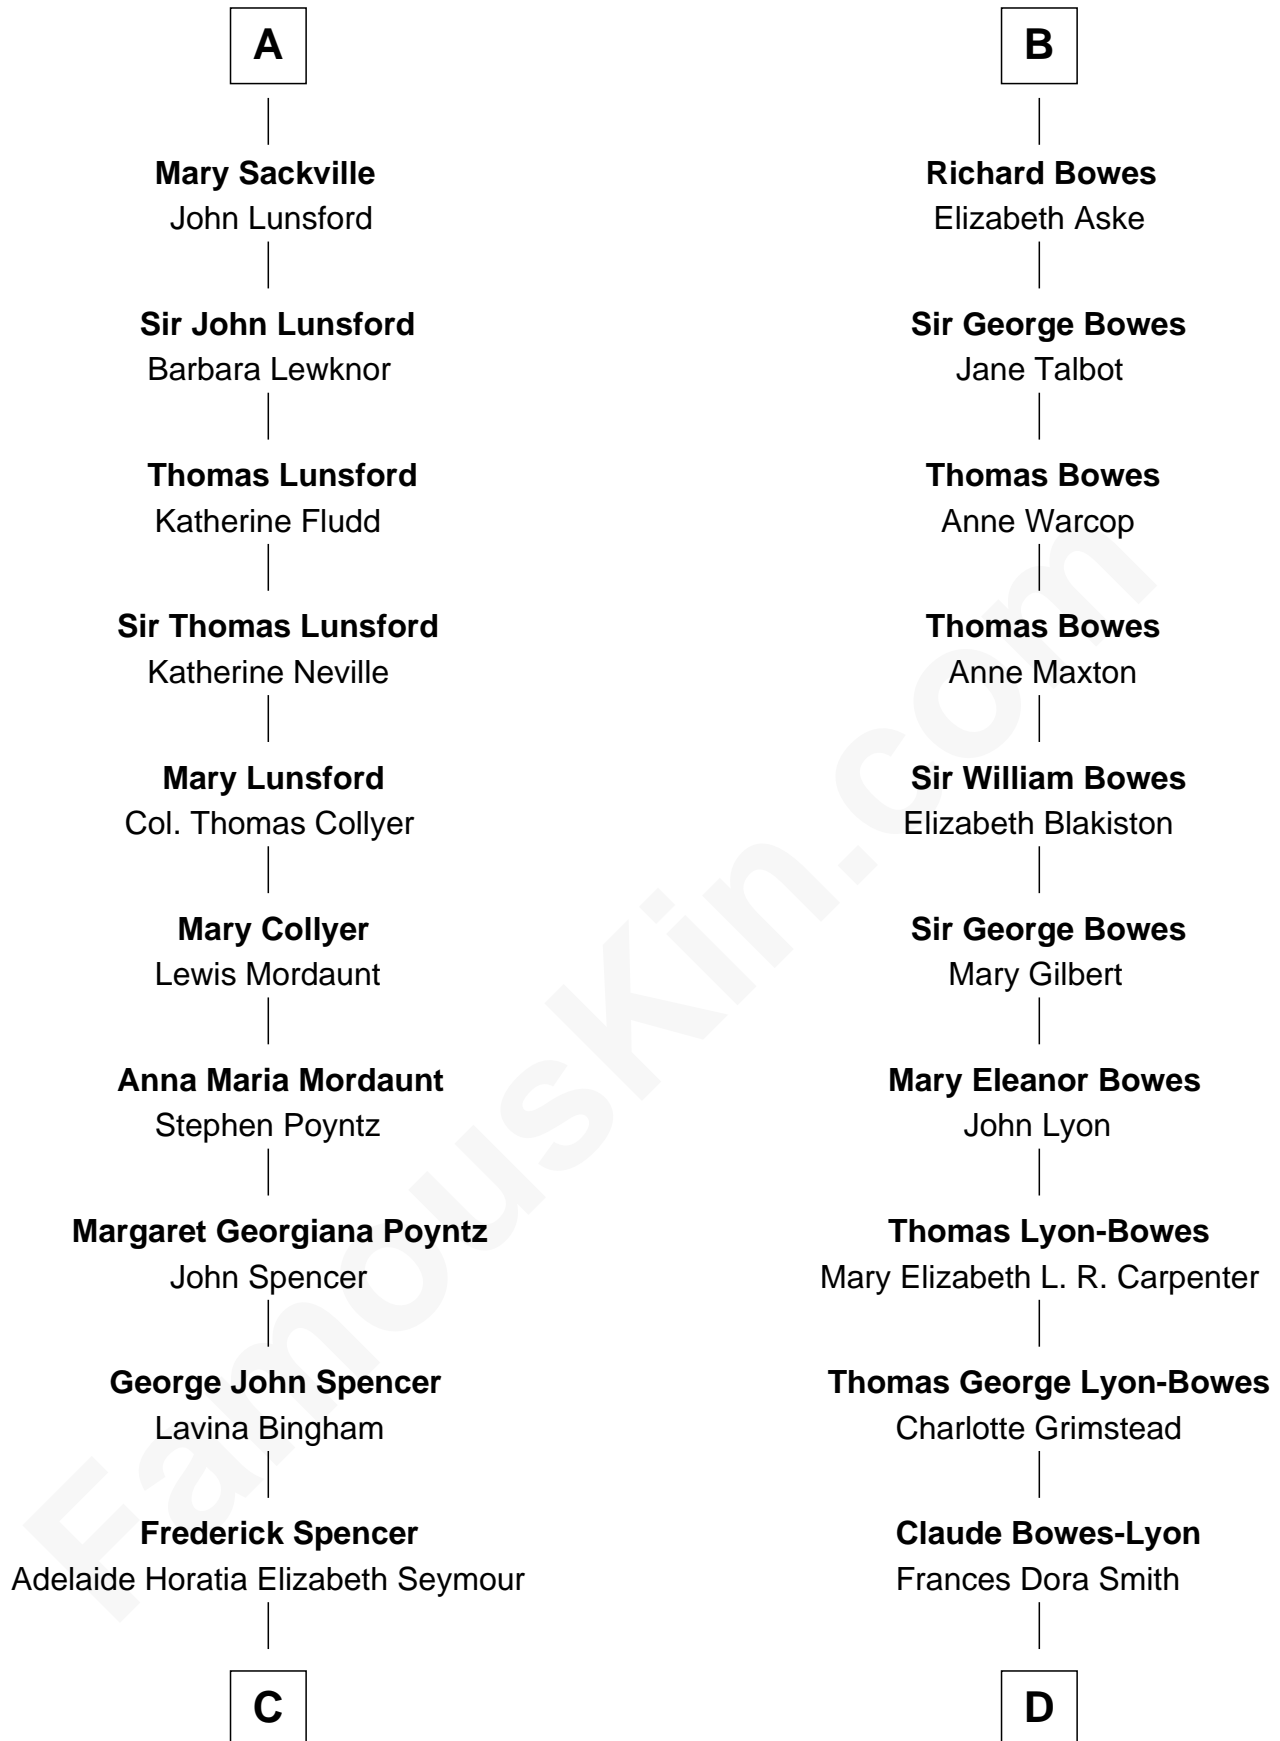

FamousKin.com Relationship Chart of

Princess Diana

Princess of Wales

19th cousin 1 time removed of

Queen Elizabeth II

Queen of the United Kingdom

Elizabeth II photo by [Eric Draper](#)