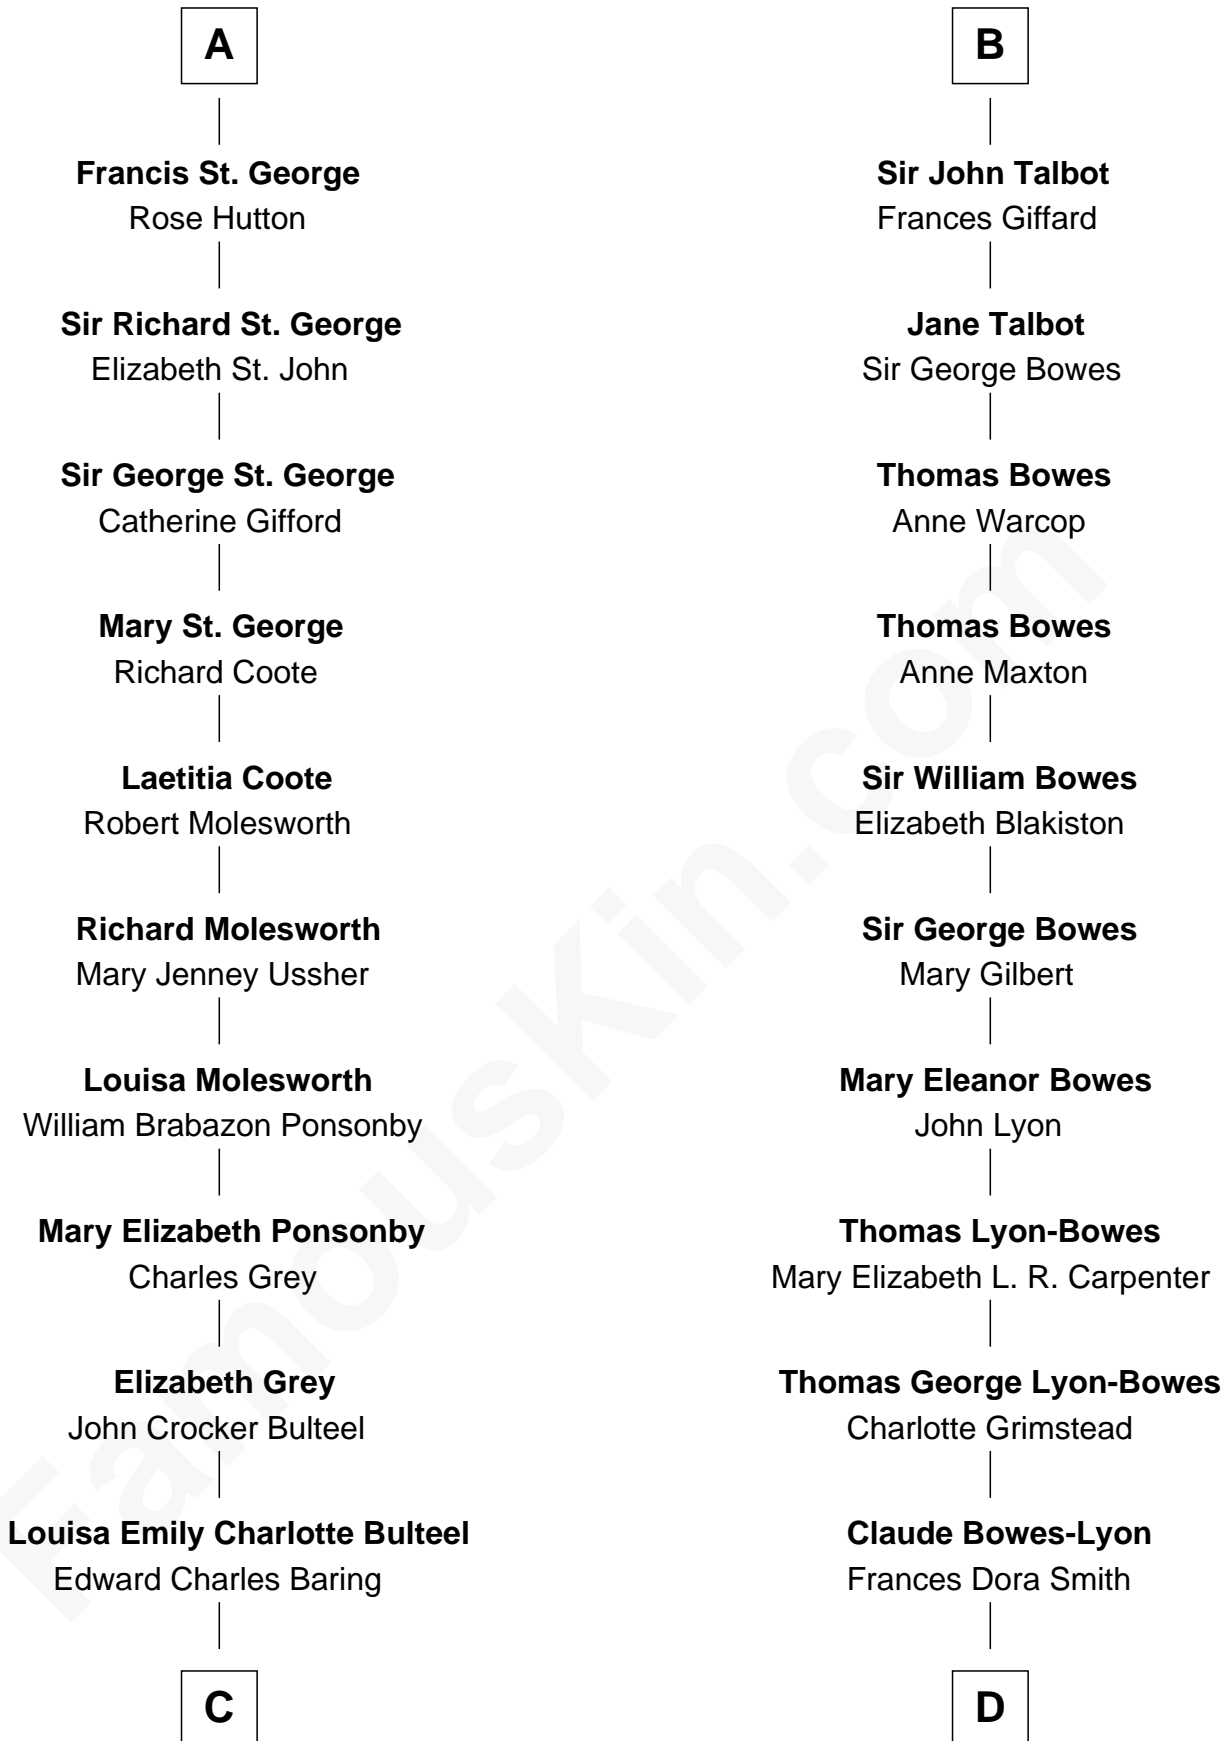

FamousKin.com Relationship Chart of

Princess Diana

Princess of Wales

19th cousin 1 time removed of

Queen Elizabeth II

Queen of the United Kingdom

Elizabeth II photo by [Eric Draper](#)