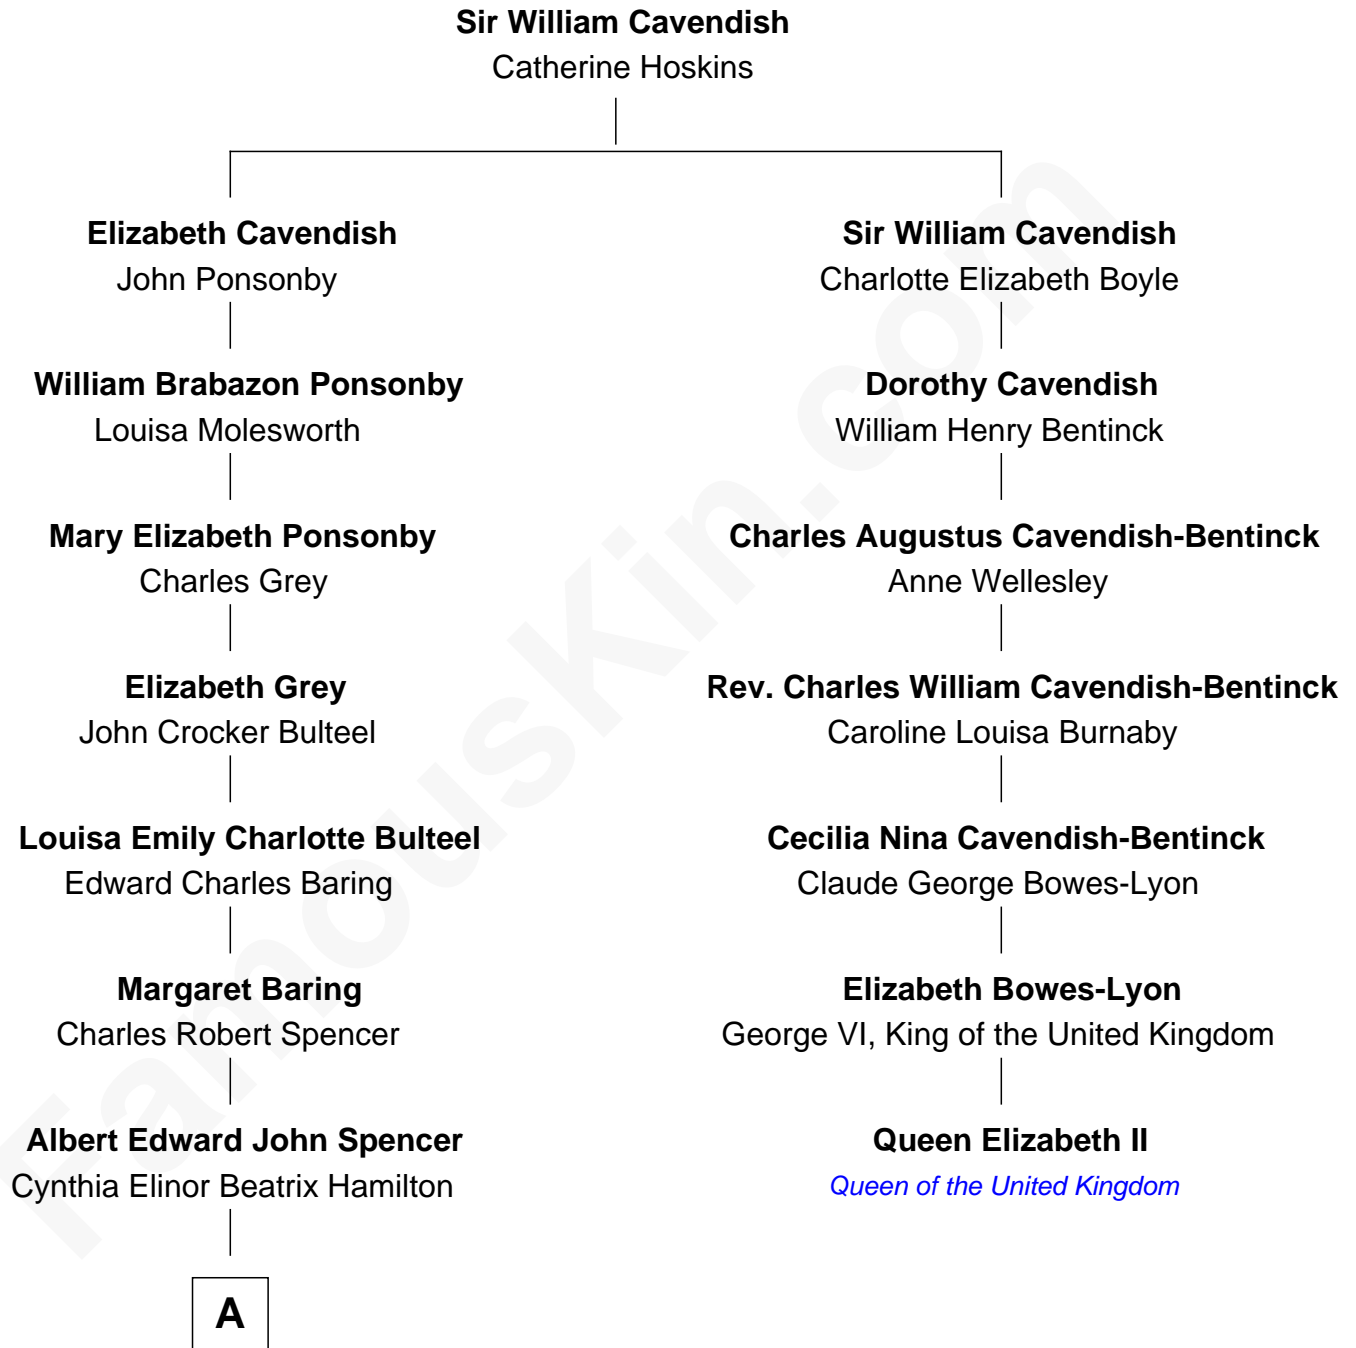

FamousKin.com Relationship Chart of

Princess Diana

Princess of Wales

6th cousin 2 times removed of

Queen Elizabeth II

Queen of the United Kingdom

A

Edward John Spencer
Frances Ruth Burke Roche

Princess Diana
Princess of Wales

FamousKin.com