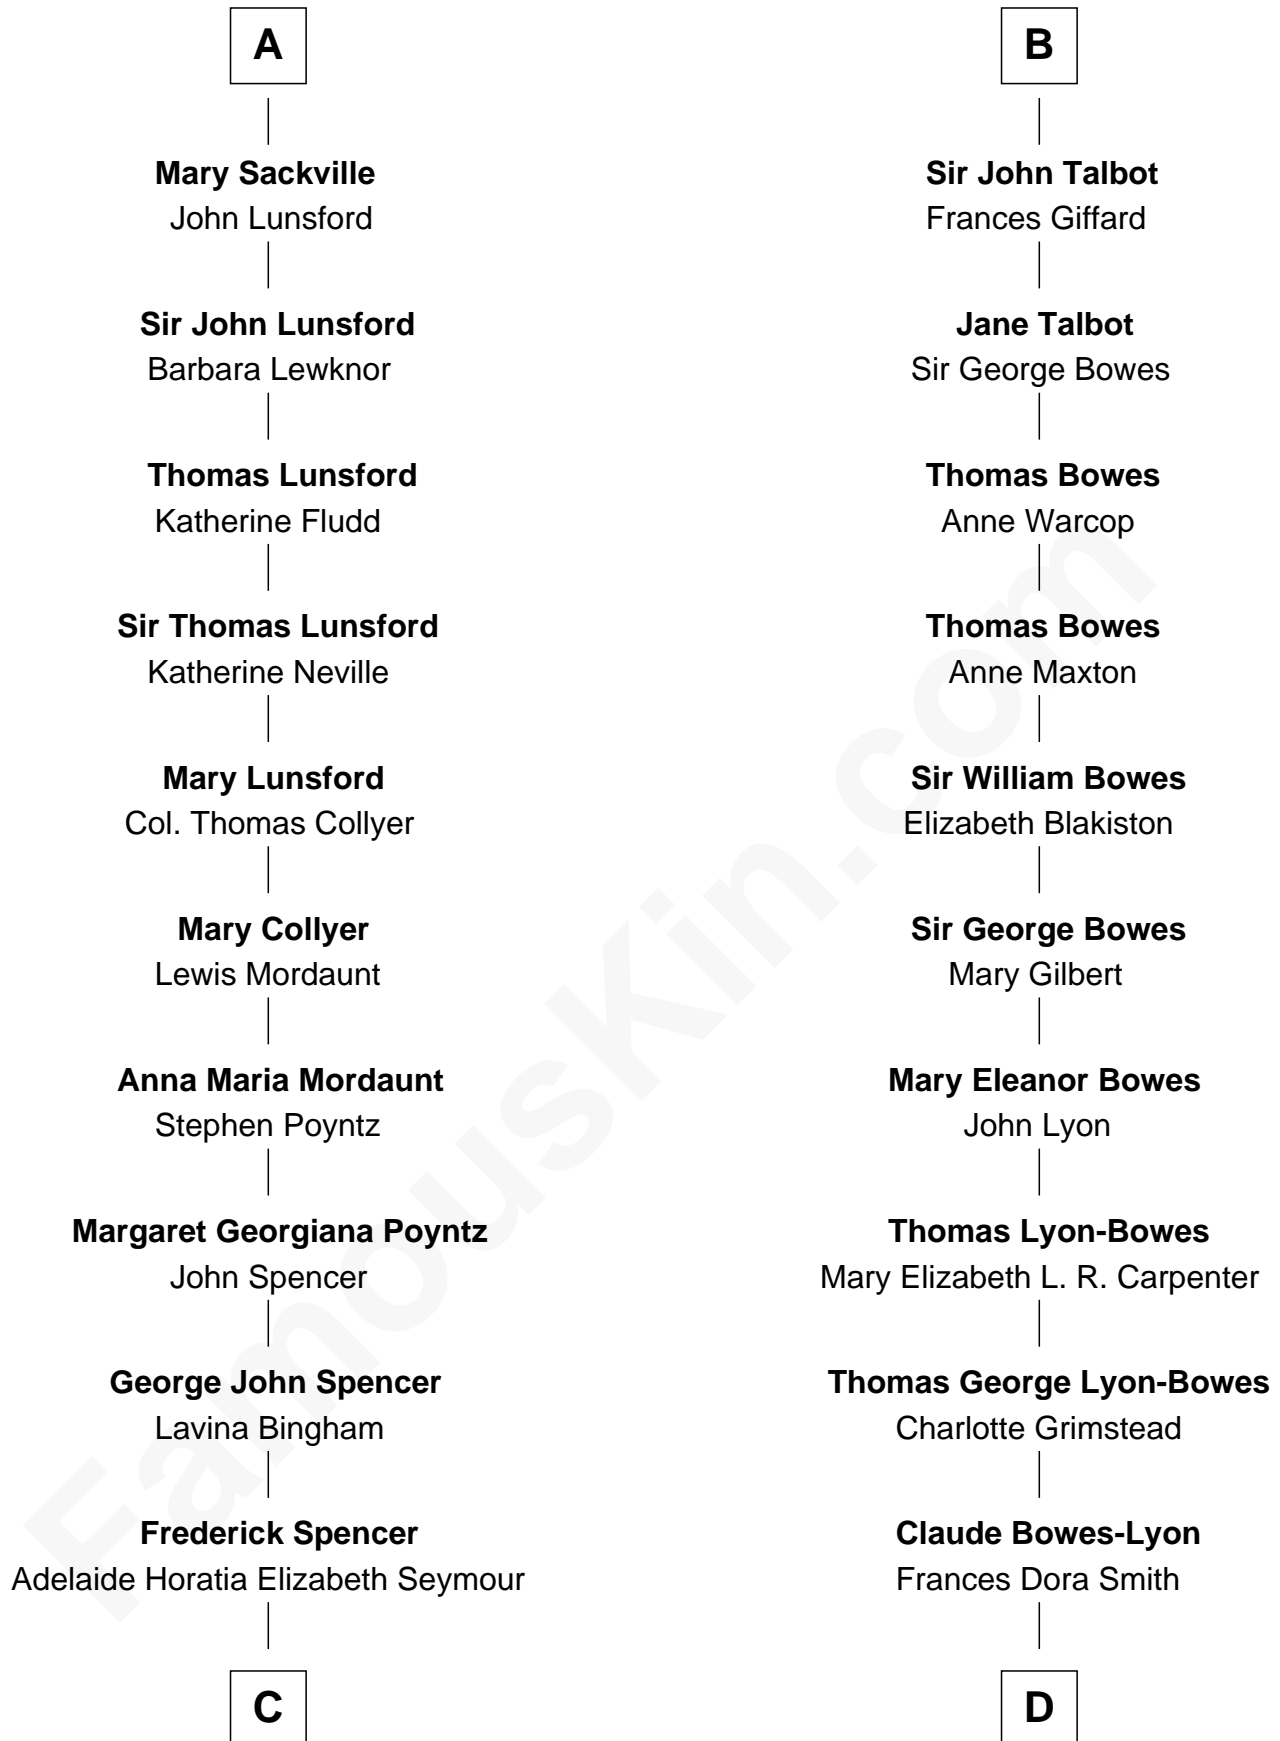

FamousKin.com Relationship Chart of

Princess Diana

Princess of Wales

19th cousin 1 time removed of

Queen Elizabeth II

Queen of the United Kingdom

Sir Roger Darcy

Isabel de Aton

Elizabeth II photo by [Eric Draper](#)