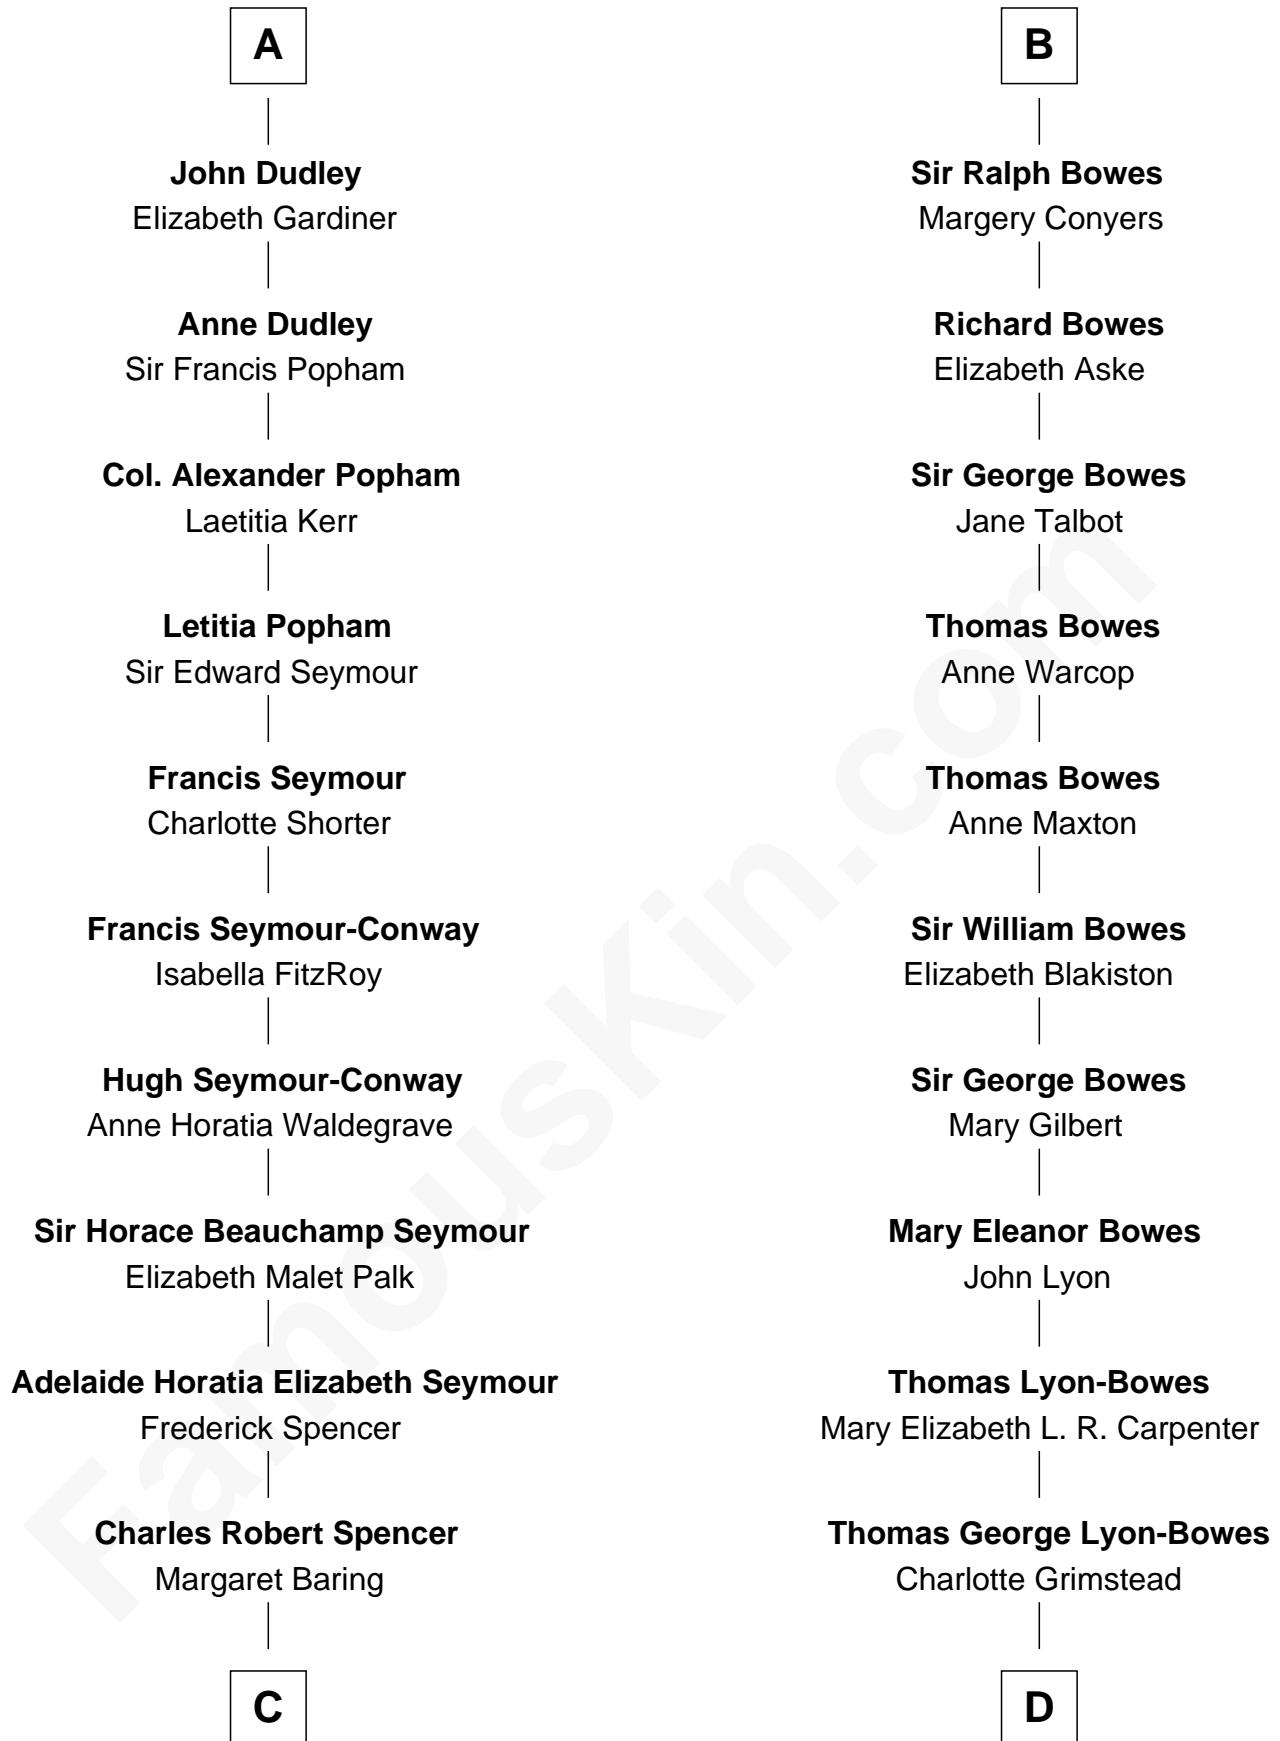

FamousKin.com Relationship Chart of

Princess Diana

Princess of Wales

19th cousin 1 time removed of

Queen Elizabeth II

Queen of the United Kingdom

Sir William de Cantilupe

Eve de Braiose

Elizabeth II photo by [Eric Draper](#)