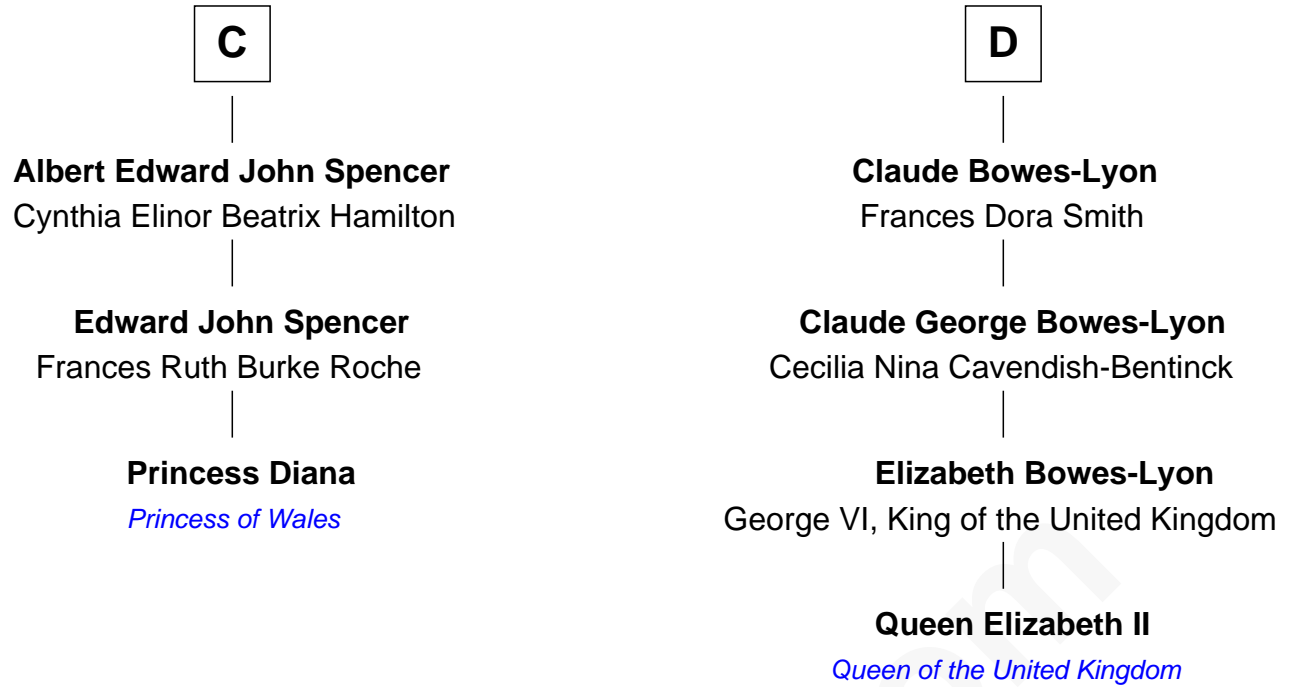

FamousKin.com Relationship Chart of

Princess Diana

Princess of Wales

19th cousin 1 time removed of

Queen Elizabeth II

Queen of the United Kingdom

Sir William de Cantilupe

Eve de Braiose

Elizabeth II photo by [Eric Draper](#)