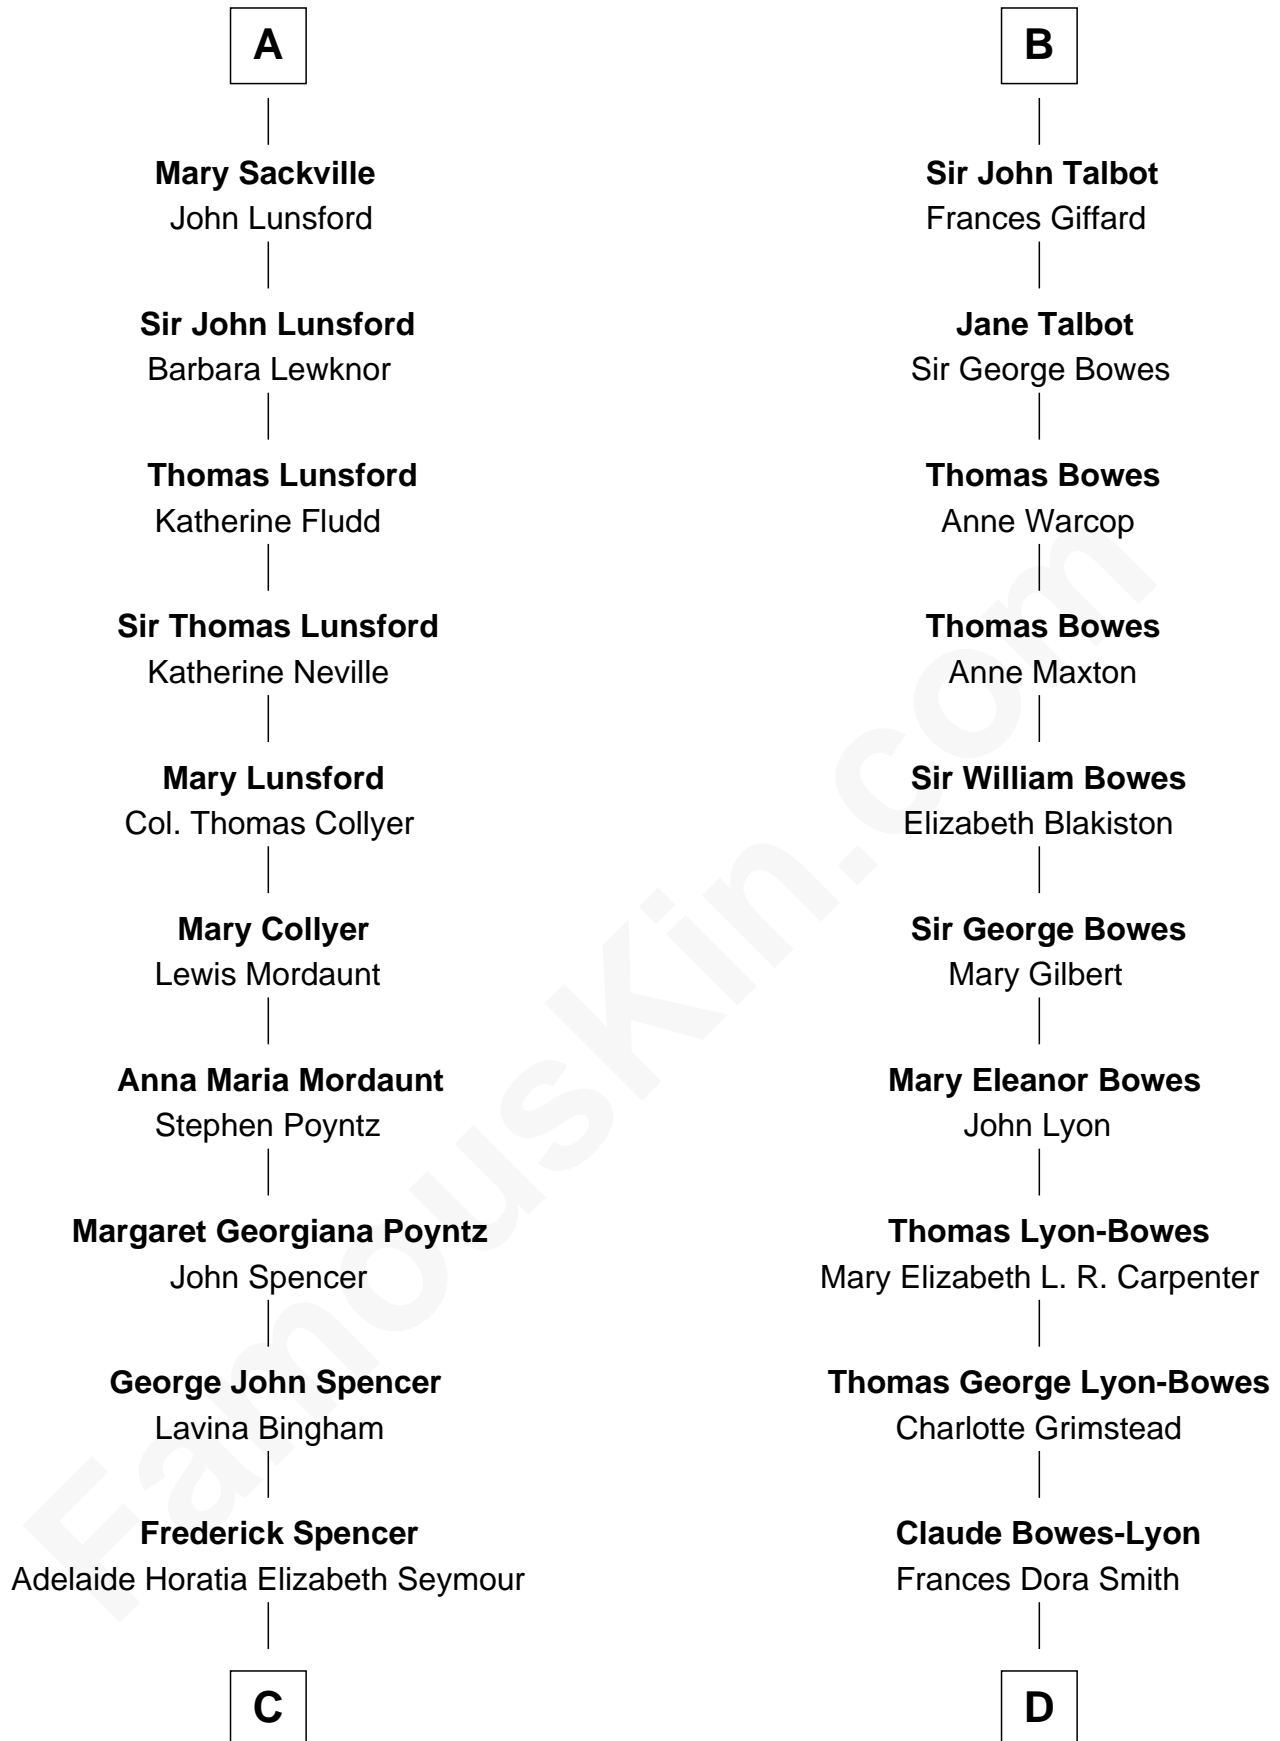

# FamousKin.com Relationship Chart of

**Princess Diana**

*Princess of Wales*

19th cousin 1 time removed of

**Queen Elizabeth II**

*Queen of the United Kingdom*

**Humphrey de Bohun**

Elizabeth Plantagenet

**Eleanor de Bohun**  
Sir James le Boteler

**James le Boteler**  
Elizabeth Darcy

**James Butler**  
Anne de Welles

**James Butler**  
Joan Beauchamp

**Sir Thomas Butler**  
Anne Hankeford

**Margaret Butler**  
Sir William Boleyn

**Margaret Boleyn**  
John Sackville

**A**

**Eleanor de Bohun**  
Sir James le Boteler

**James le Boteler**  
Elizabeth Darcy

**James Butler**  
Anne de Welles

**James Butler**  
Joan Beauchamp

**Elizabeth Butler**  
John Talbot

**Sir Gilbert Talbot**  
Audrey Cotton

**Sir John Talbot**  
Margaret Troutbeck

**B**

Elizabeth II photo by [Eric Draper](#)