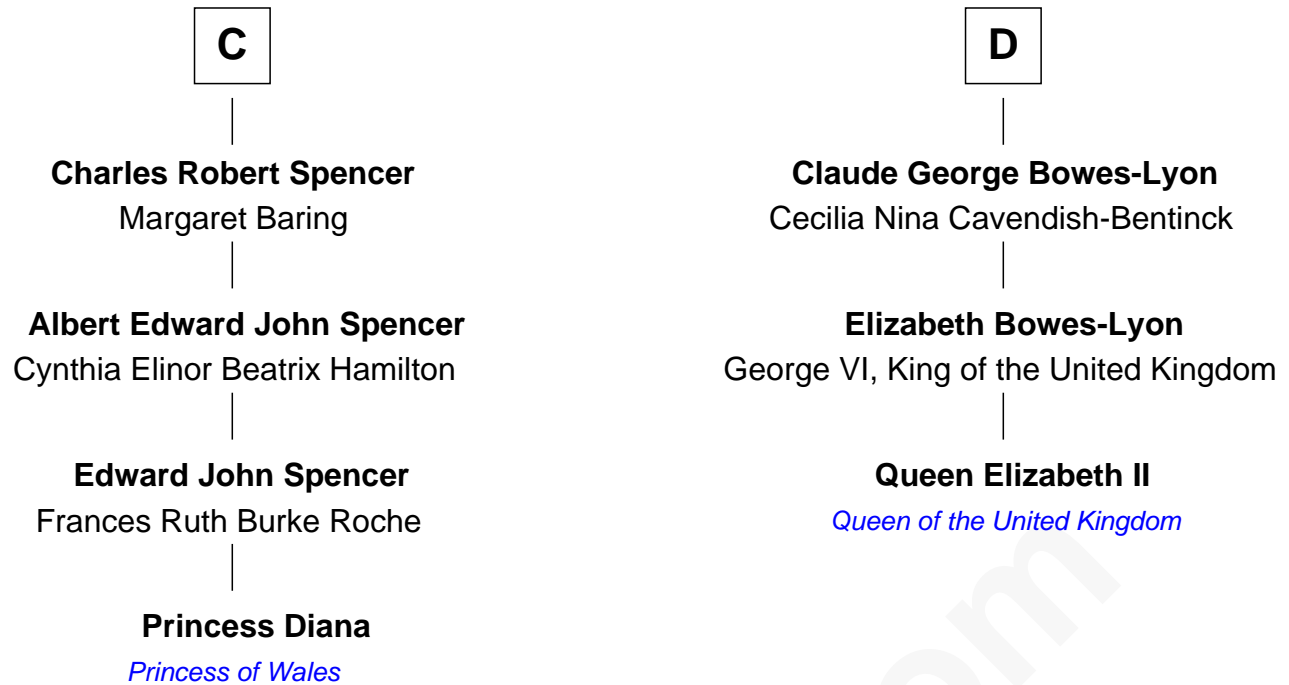

Elizabeth II photo by [Eric Draper](#)