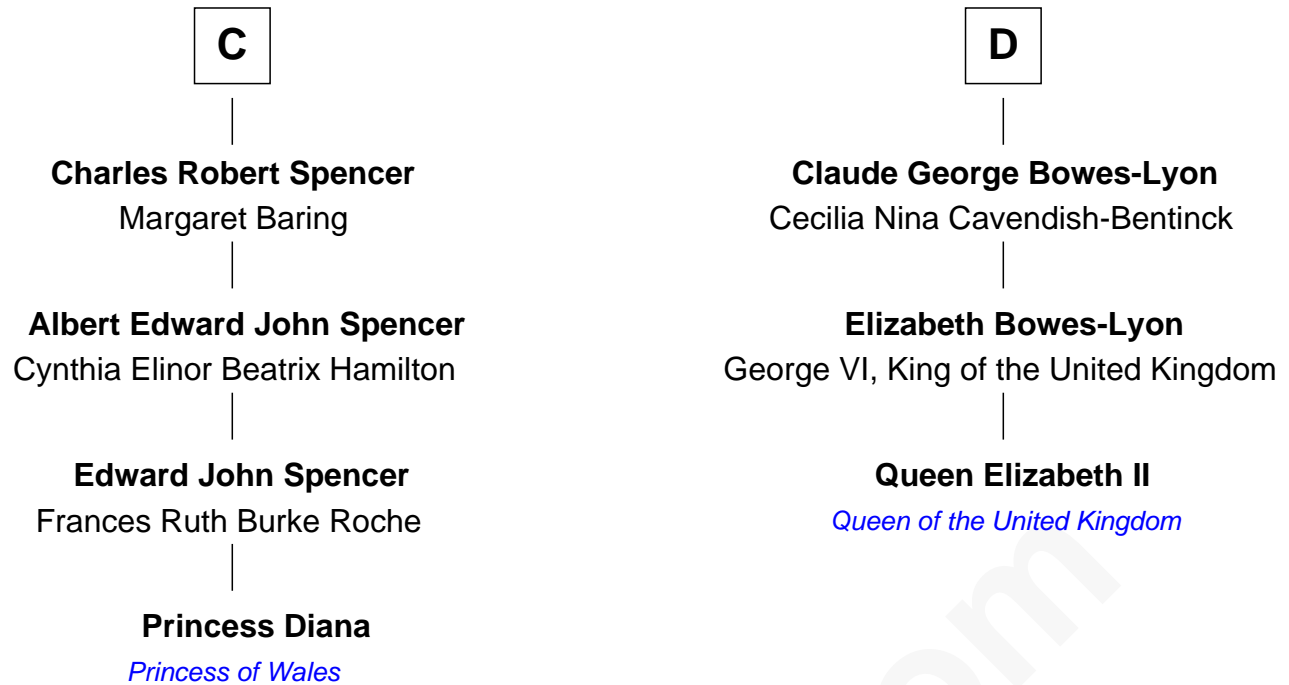

FamousKin.com Relationship Chart of

Princess Diana

Princess of Wales

19th cousin 1 time removed of

Queen Elizabeth II

Queen of the United Kingdom

Sir Edmund Boteler

Joan FitzGerald

Eleanor de Bohun

James le Boteler

Elizabeth Darcy

James Butler

Anne de Welles

James Butler

Joan Beauchamp

Elizabeth Butler

John Talbot

Sir Gilbert Talbot

Audrey Cotton

Sir John Talbot

Margaret Troutbeck

B

Elizabeth II photo by [Eric Draper](#)