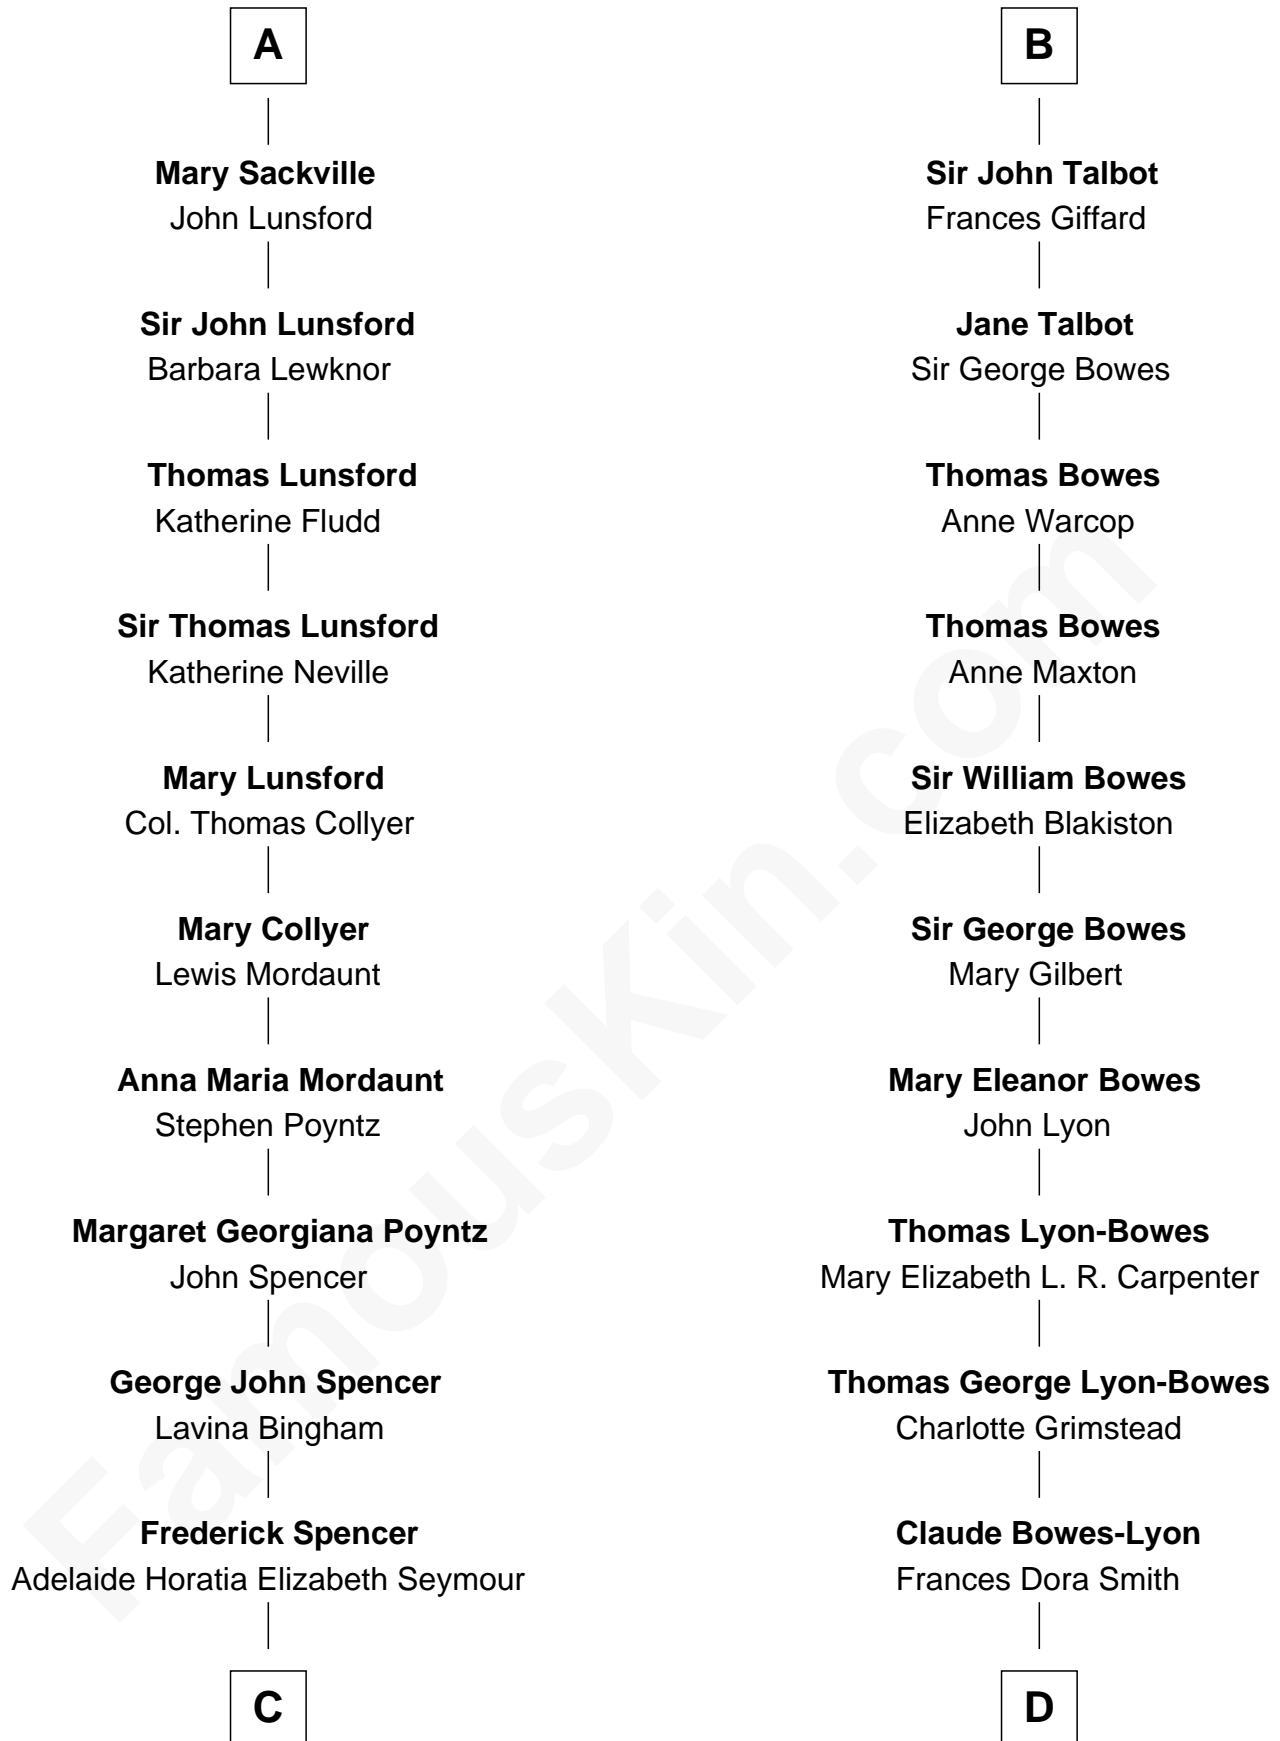

FamousKin.com Relationship Chart of

Princess Diana

Princess of Wales

19th cousin 1 time removed of

Queen Elizabeth II

Queen of the United Kingdom

Sir Edmund Boteler

Joan FitzGerald

Sir James le Boteler

Eleanor de Bohun

James le Boteler

Elizabeth Darcy

James Butler

Anne de Welles

James Butler

Joan Beauchamp

Eleanor de Bohun

James le Boteler

Elizabeth Darcy

James Butler

Anne de Welles

James Butler

Joan Beauchamp

Elizabeth Butler

John Talbot

Sir Gilbert Talbot

Audrey Cotton

Sir John Talbot

Margaret Troutbeck

B

Elizabeth II photo by [Eric Draper](#)