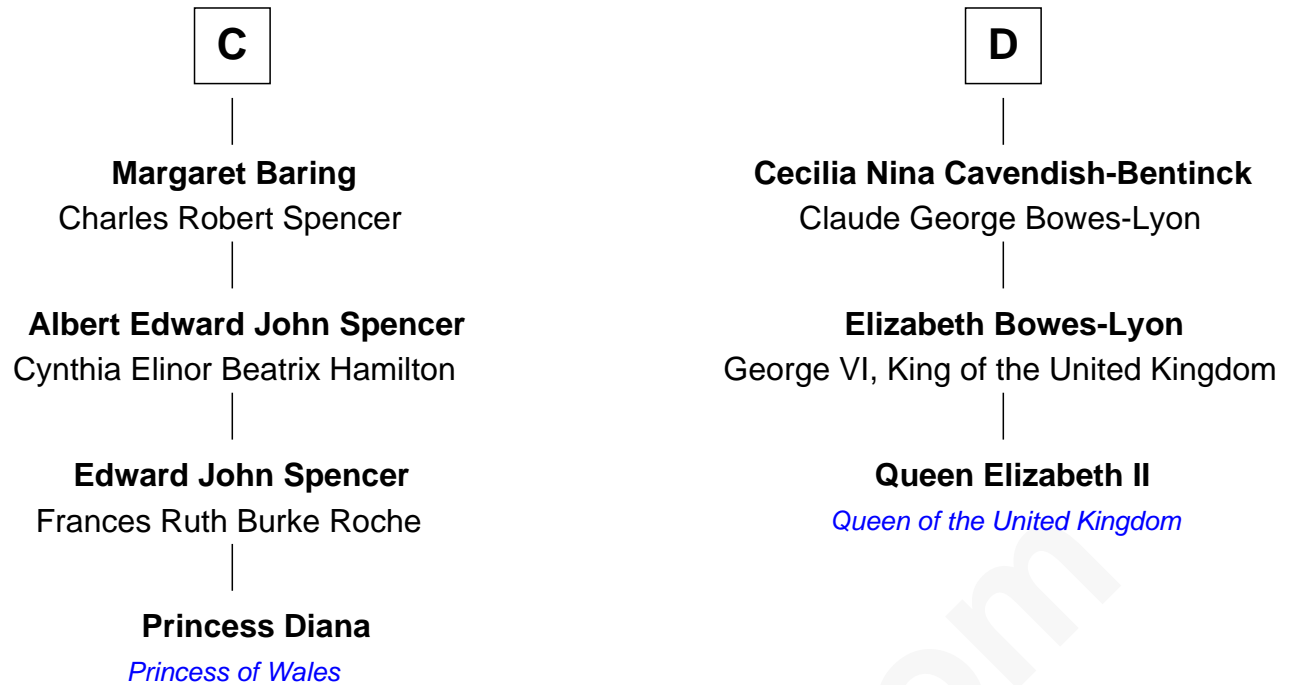

FamousKin.com Relationship Chart of

Princess Diana

Princess of Wales

19th cousin 1 time removed of

Queen Elizabeth II

Queen of the United Kingdom

Thomas of Brotherton

Alice de Hales

Anne Barnewall

Ismay de Welles

Thomas Nangle

John Nangle

Eleanor Dowdall

B

Elizabeth II photo by [Eric Draper](#)