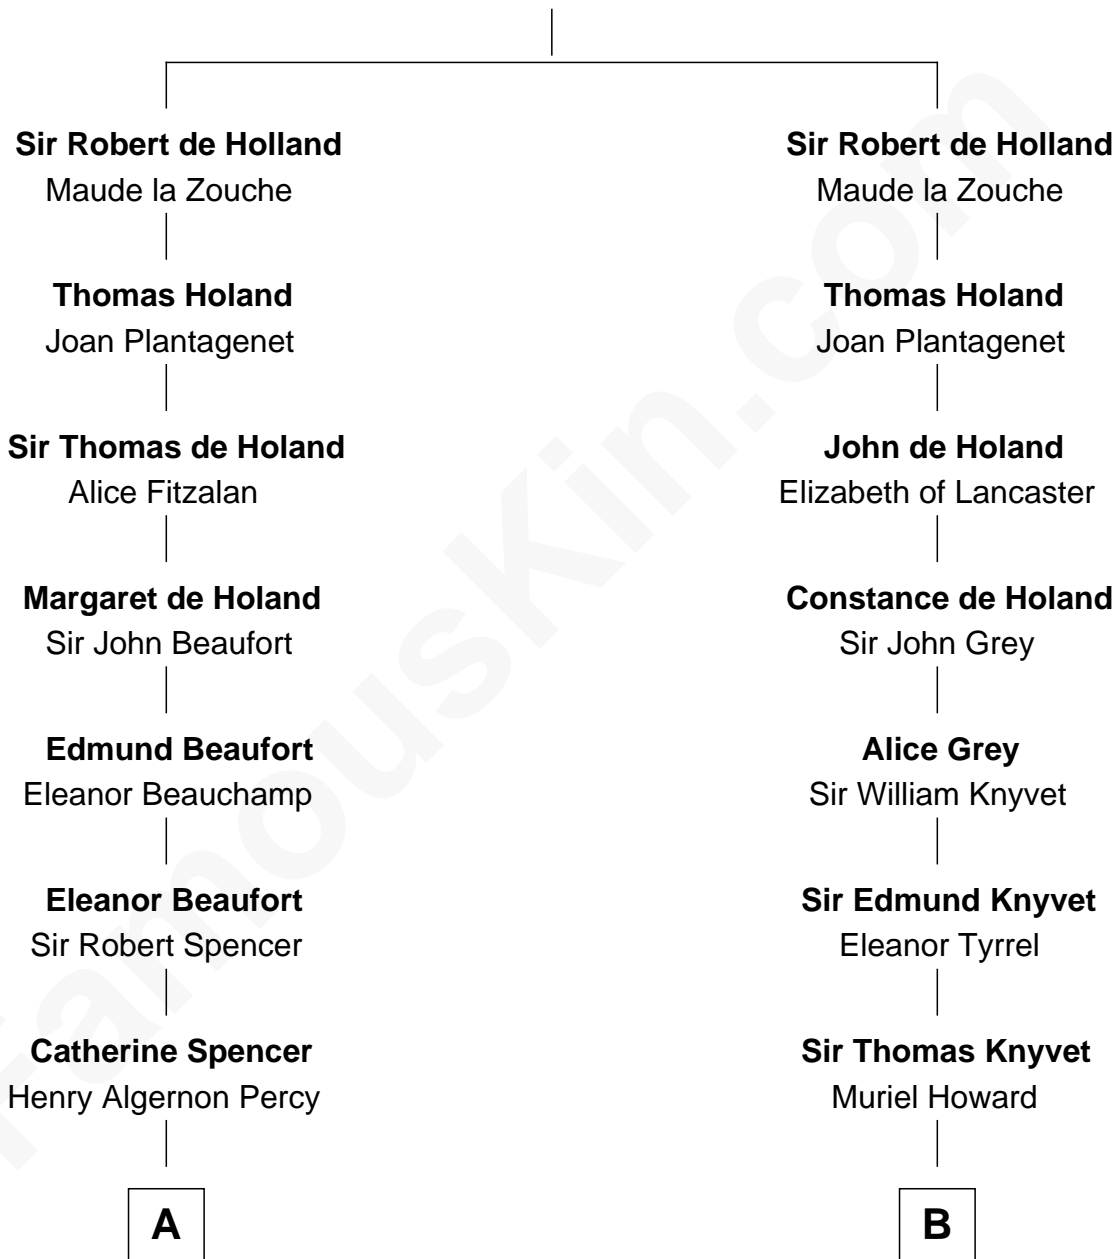

FamousKin.com Relationship Chart of

Princess Diana

Princess of Wales

20th cousin 1 time removed of

Tilda Swinton

Movie Actress

Sir Robert de Holland

Elizabeth Samlesbury

C

Frederick Spencer

Adelaide Horatia Elizabeth Seymour

Charles Robert Spencer

Margaret Baring

Albert Edward John Spencer

Cynthia Elinor Beatrix Hamilton

Edward John Spencer

Frances Ruth Burke Roche

Princess Diana

Princess of Wales

D

Gertrude Clare Fetherstonhaugh

Cecil George Herbert Alers-Hankey

Mariora Beatrice Evelyn Rochfort Alers-Hankey

Alan Henry Campbell Swinton