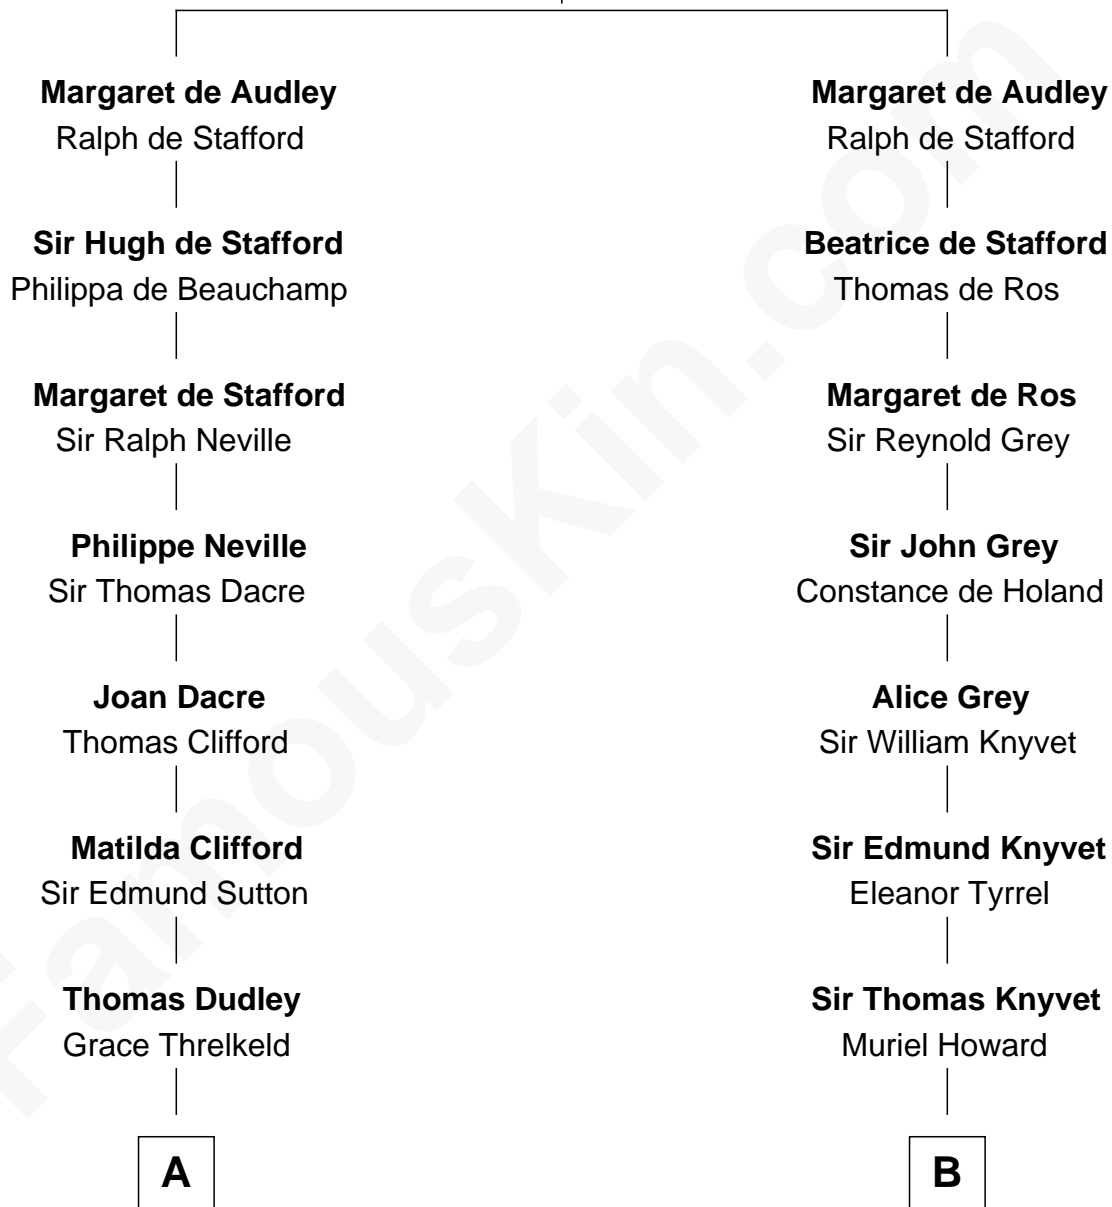

FamousKin.com Relationship Chart of

Princess Diana

Princess of Wales

19th cousin 1 time removed of

Tilda Swinton

Movie Actress

Hugh de Audley

Margaret de Clare

C

Albert Edward John Spencer
Cynthia Elinor Beatrix Hamilton

Edward John Spencer
Frances Ruth Burke Roche

Princess Diana
Princess of Wales

D

Gertrude Clare Fetherstonhaugh
Cecil George Herbert Alers-Hankey