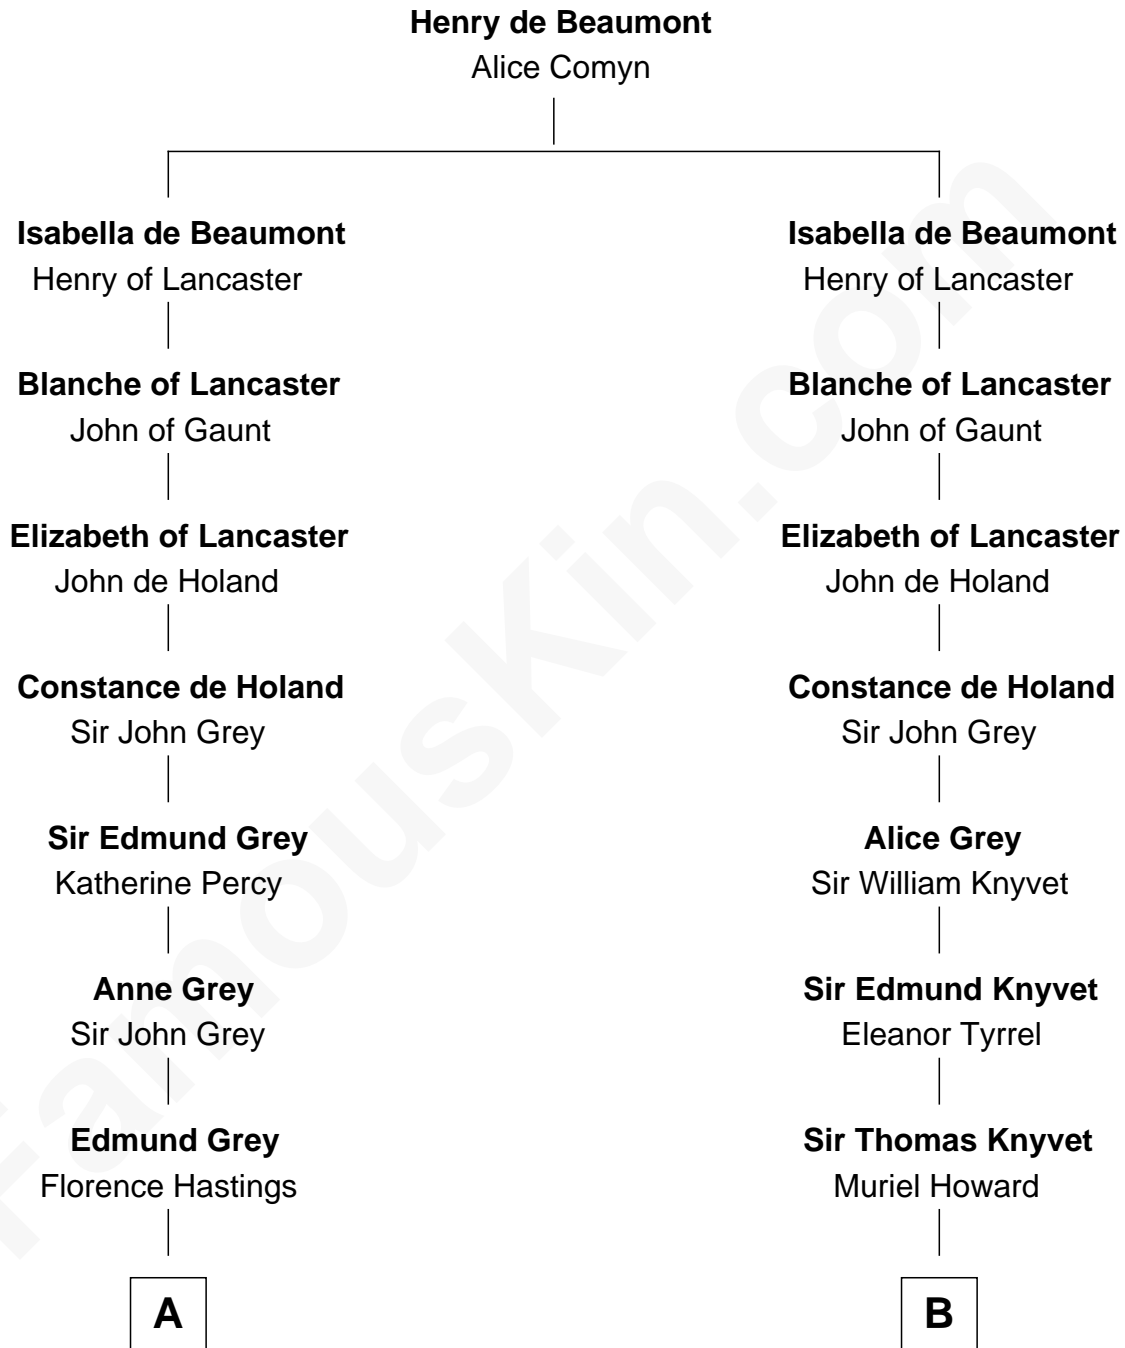

FamousKin.com Relationship Chart of

Princess Diana

Princess of Wales

20th cousin 1 time removed of

Tilda Swinton

Movie Actress

C

Frederick Spencer

Adelaide Horatia Elizabeth Seymour

Charles Robert Spencer

Margaret Baring

Albert Edward John Spencer

Cynthia Elinor Beatrix Hamilton

Edward John Spencer

Frances Ruth Burke Roche

Princess Diana

Princess of Wales

D

Gertrude Clare Fetherstonhaugh

Cecil George Herbert Alers-Hankey

Mariora Beatrice Evelyn Rochfort Alers-Hankey

Alan Henry Campbell Swinton

Sir John Swinton

Judith Balfour Killen