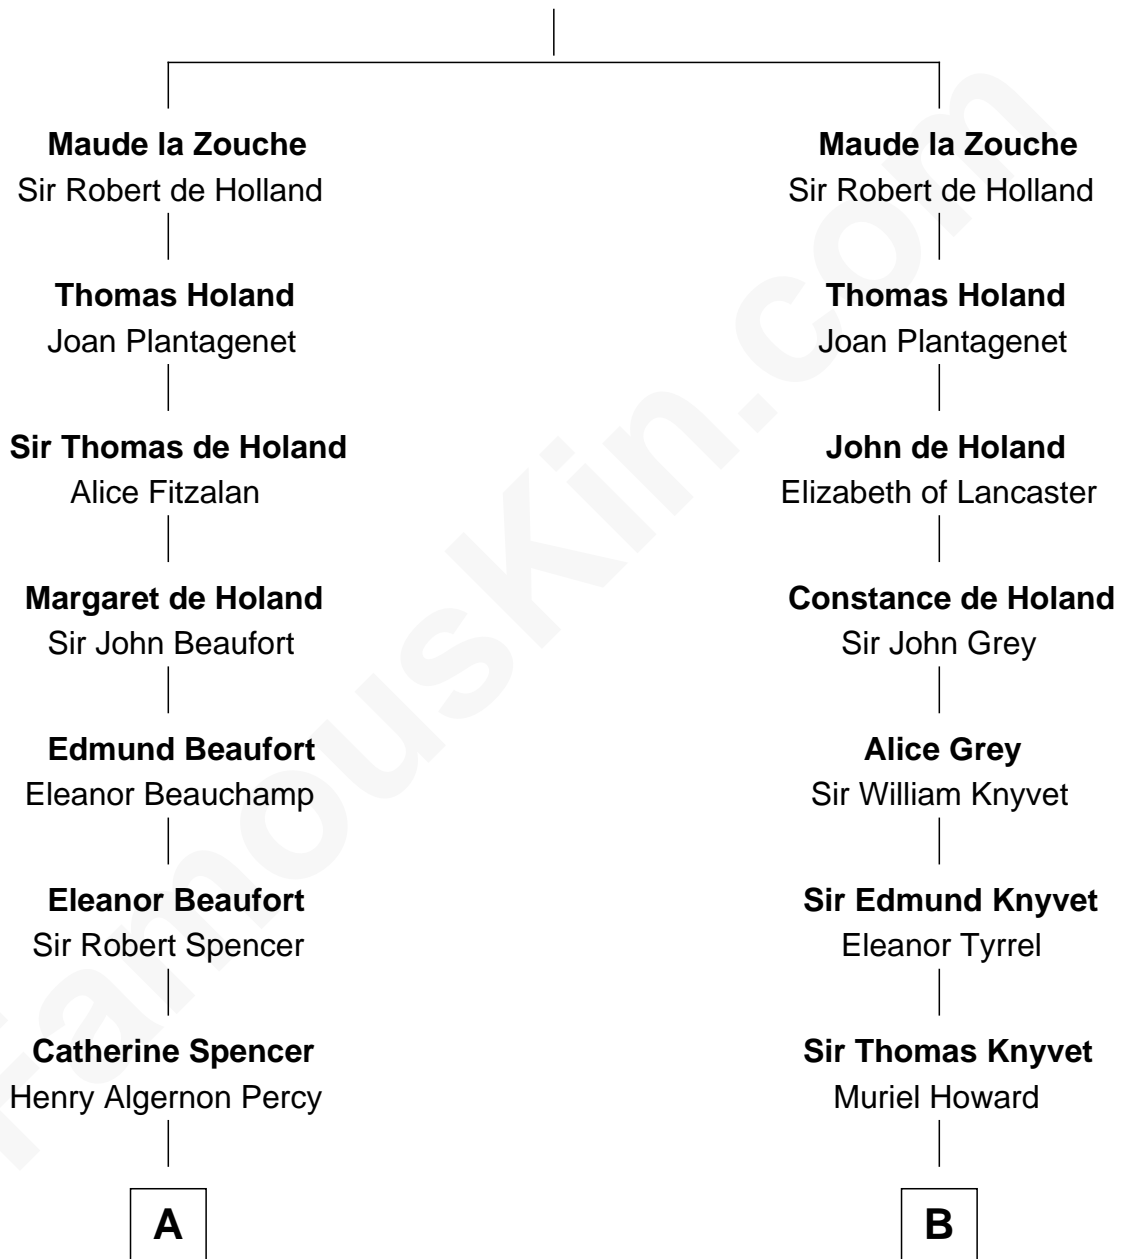

FamousKin.com Relationship Chart of

Princess Diana

Princess of Wales

20th cousin 1 time removed of

Tilda Swinton

Movie Actress

Sir Alan la Zouche

Eleanor de Segrave

C

Frederick Spencer

Adelaide Horatia Elizabeth Seymour

Charles Robert Spencer

Margaret Baring

Albert Edward John Spencer

Cynthia Elinor Beatrix Hamilton

Edward John Spencer

Frances Ruth Burke Roche

Princess Diana

Princess of Wales

D

Gertrude Clare Fetherstonhaugh

Cecil George Herbert Alers-Hankey

Mariora Beatrice Evelyn Rochfort Alers-Hankey

Alan Henry Campbell Swinton