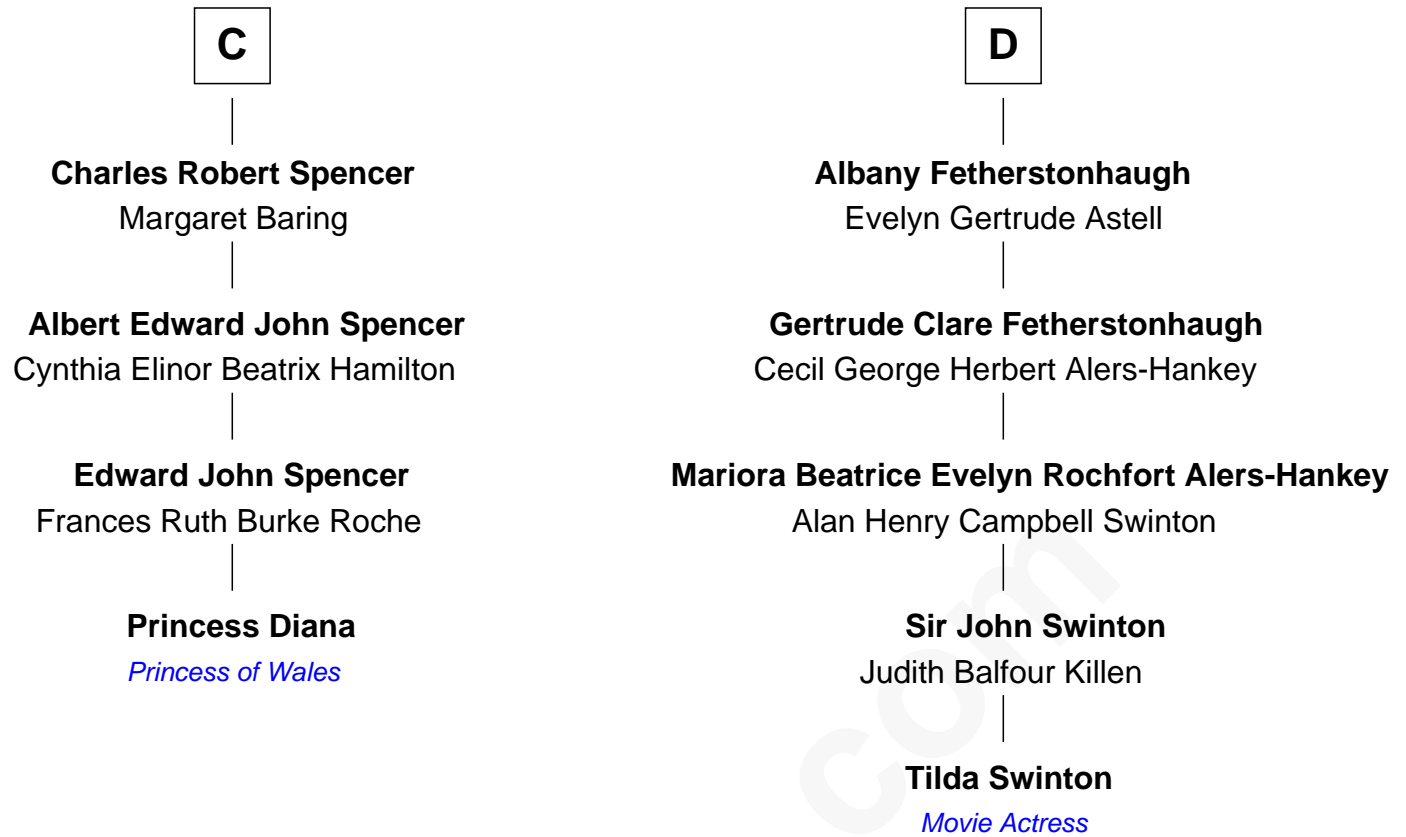

FamousKin.com Relationship Chart of

Princess Diana

Princess of Wales

20th cousin 1 time removed of

Tilda Swinton

Movie Actress

King Philip IV of France

Joan of Navarre

Isabella of France
Edward II, King of England

Edward III, King of England
Philippa of Hainault

John of Gaunt
Katherine Roet

Joan Beaufort
Sir Ralph Neville

Sir Edward Neville
Elizabeth de Beauchamp

Sir George Neville
Margaret Fenne

Jane Neville
Sir Henry Pole

A

Isabella of France
Edward II, King of England

Edward III, King of England
Philippa of Hainault

John of Gaunt
Blanche of Lancaster

Elizabeth of Lancaster
John de Holand

Constance de Holand
Sir John Grey

Alice Grey
Sir William Knyvet

Sir Edmund Knyvet
Eleanor Tyrrel

B

Tilda Swinton photo by [Nicolas Genin](#) (CC BY-SA 2.0)