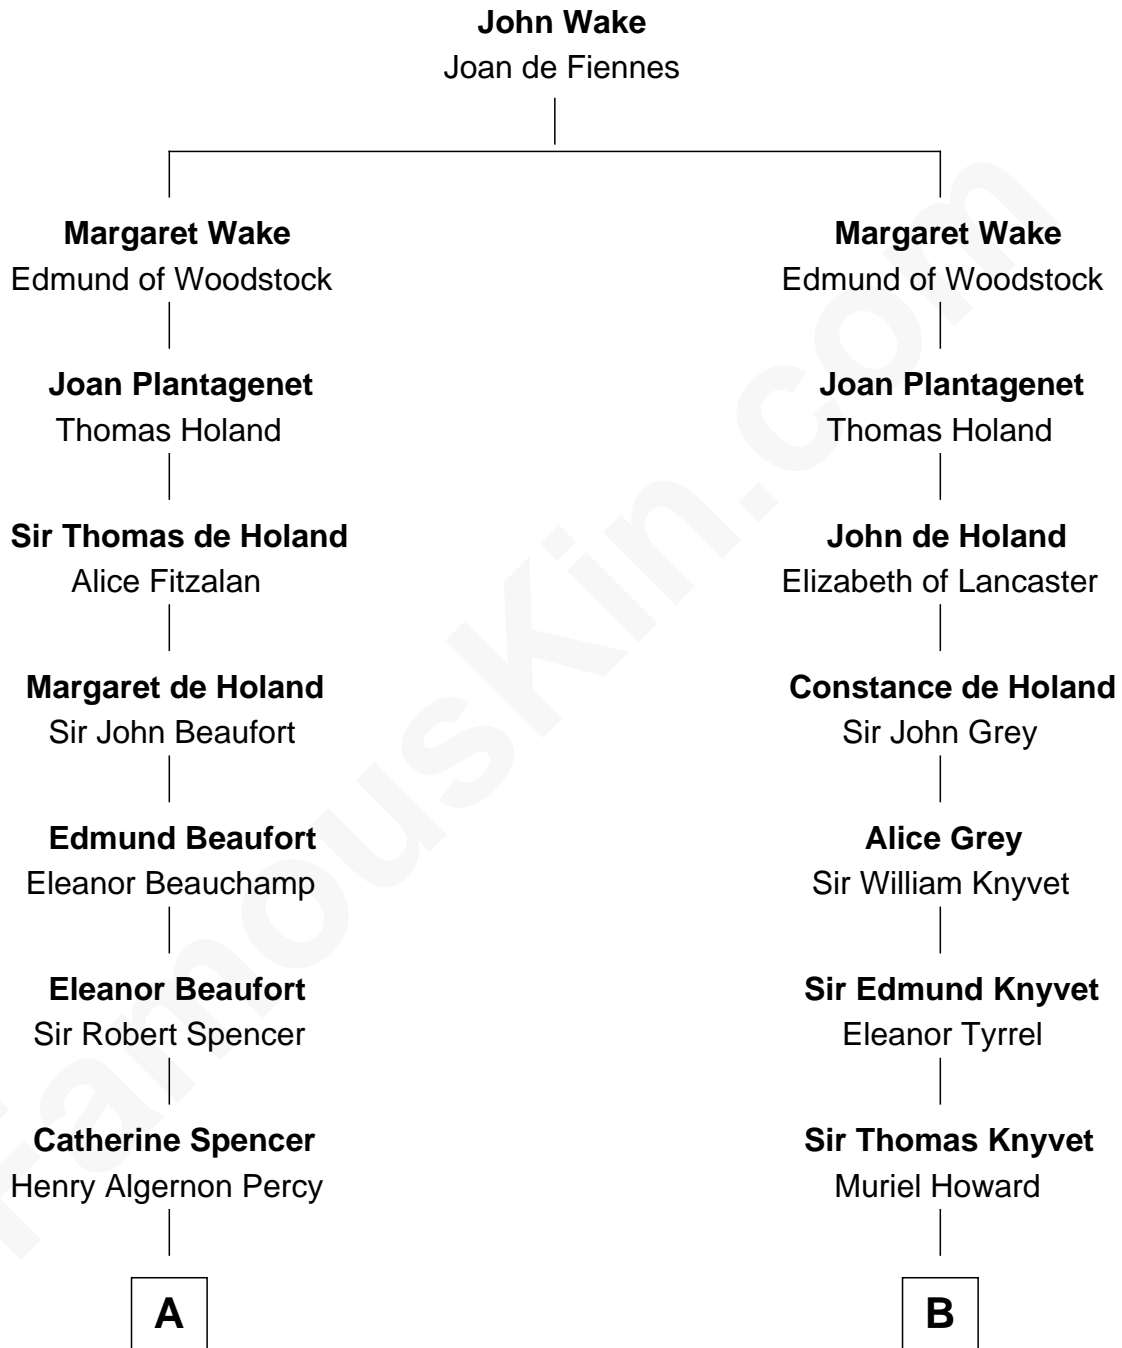

FamousKin.com Relationship Chart of

Princess Diana

Princess of Wales

20th cousin 1 time removed of

Tilda Swinton

Movie Actress

C

Frederick Spencer
Adelaide Horatia Elizabeth Seymour

Charles Robert Spencer
Margaret Baring

Albert Edward John Spencer
Cynthia Elinor Beatrix Hamilton

Edward John Spencer
Frances Ruth Burke Roche

Princess Diana
Princess of Wales

D

Gertrude Clare Fetherstonhaugh
Cecil George Herbert Alers-Hankey