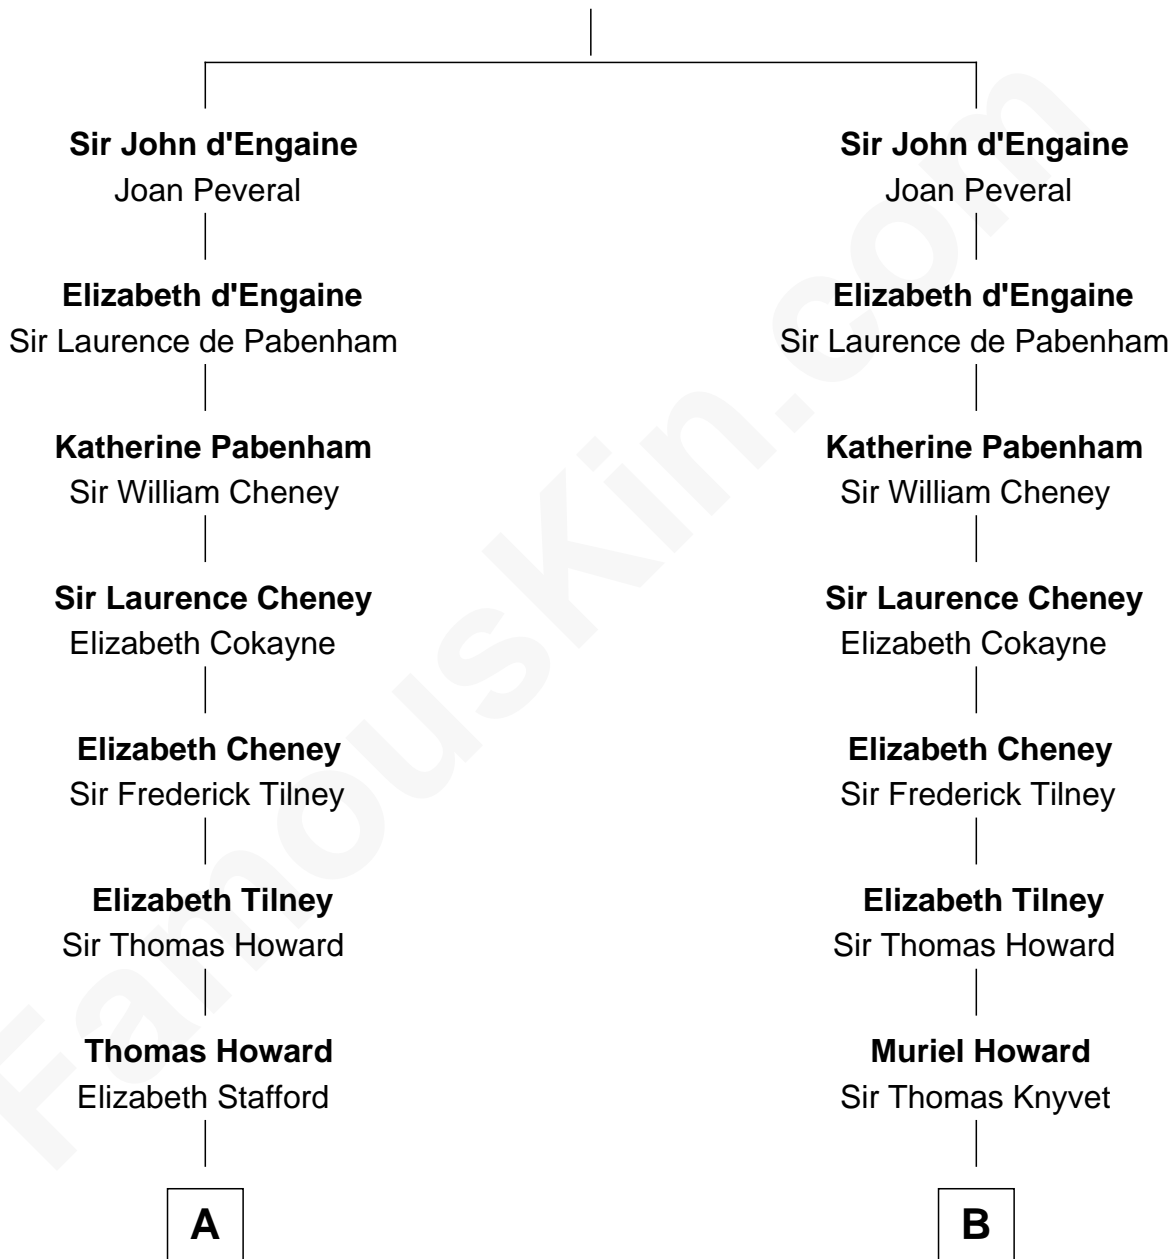

# FamousKin.com Relationship Chart of

**Princess Diana**

*Princess of Wales*

20th cousin 1 time removed of

**Tilda Swinton**

*Movie Actress*

**Sir Nicholas Engaine**

Anice de Fauconberge

**C**

**Frederick Spencer**

Adelaide Horatia Elizabeth Seymour

**Charles Robert Spencer**

Margaret Baring

**Albert Edward John Spencer**

Cynthia Elinor Beatrix Hamilton

**Edward John Spencer**

Frances Ruth Burke Roche

**Princess Diana**

*Princess of Wales*

**D**

**Gertrude Clare Fetherstonhaugh**

Cecil George Herbert Alers-Hankey

**Mariora Beatrice Evelyn Rochfort Alers-Hankey**

Alan Henry Campbell Swinton