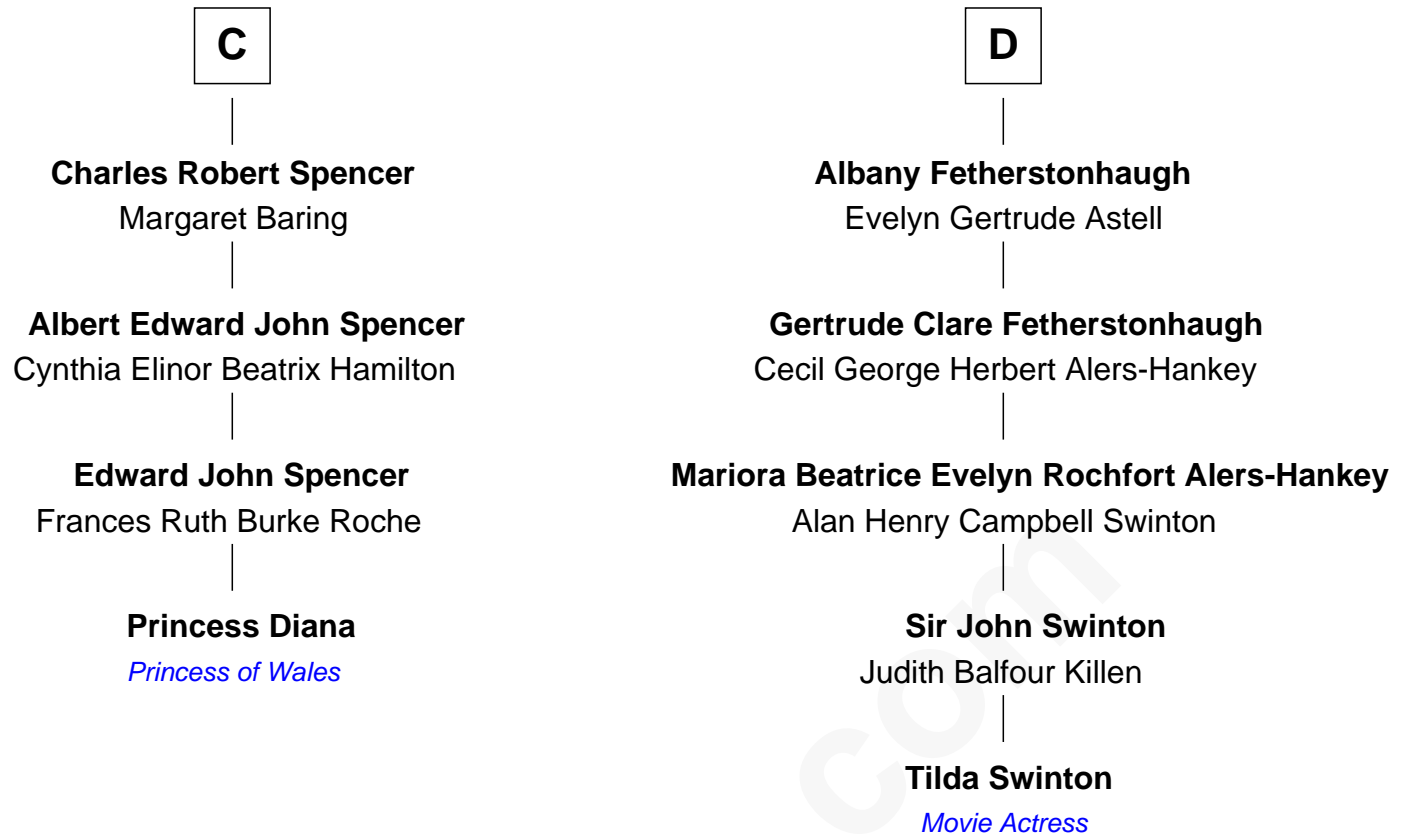

FamousKin.com Relationship Chart of

Princess Diana

Princess of Wales

20th cousin 1 time removed of

Tilda Swinton

Movie Actress

Sir William de la Pole

Katherine de Norwich

Sir Michael de la Pole

Katherine Wingfield

Sir Thomas de la Pole

Anne Cheney

Katherine de la Pole

Sir Miles Stapleton

Elizabeth Stapleton

Sir William Calthorpe

Constantine de Clifton

Sir John de Clifton

Elizabeth de Cromwell

Constantine de Clifton

Margaret Howard

Elizabeth Clifton

Sir John Knyvet

Sir John Knyvet

Alice Lynne

Sir William Knyvet

Alice Grey

Sir Edmund Knyvet

Eleanor Tyrrel

B

Tilda Swinton photo by [Nicolas Genin](#) (CC BY-SA 2.0)