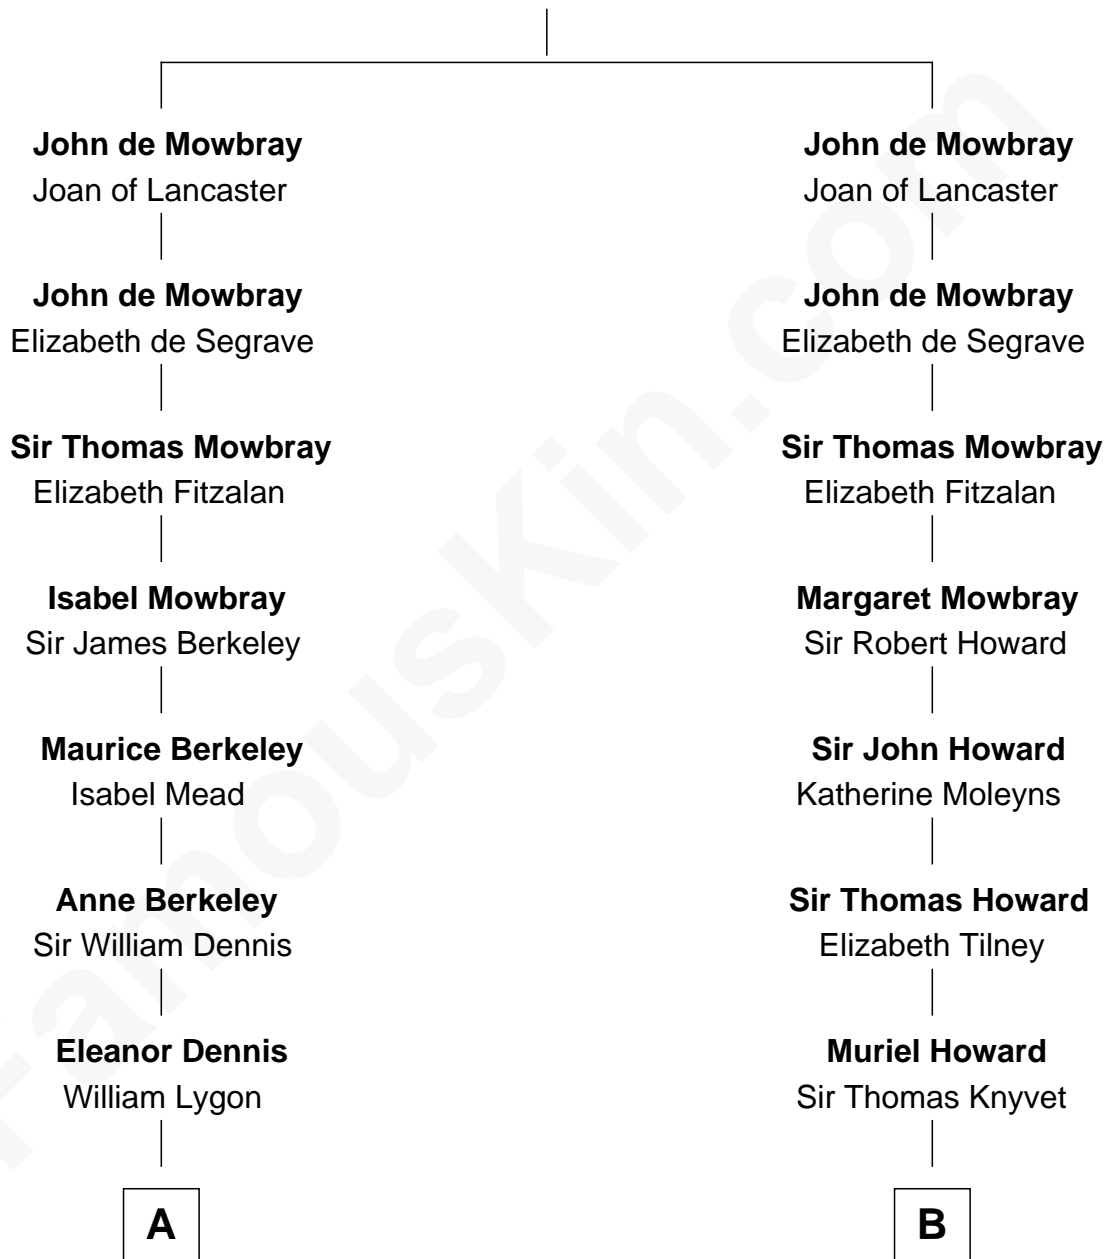

FamousKin.com Relationship Chart of

Princess Diana

Princess of Wales

20th cousin of

Tilda Swinton

Movie Actress

Sir John de Mowbray

Aline de Braiose

Tilda Swinton photo by [Nicolas Genin](#) (CC BY-SA 2.0)