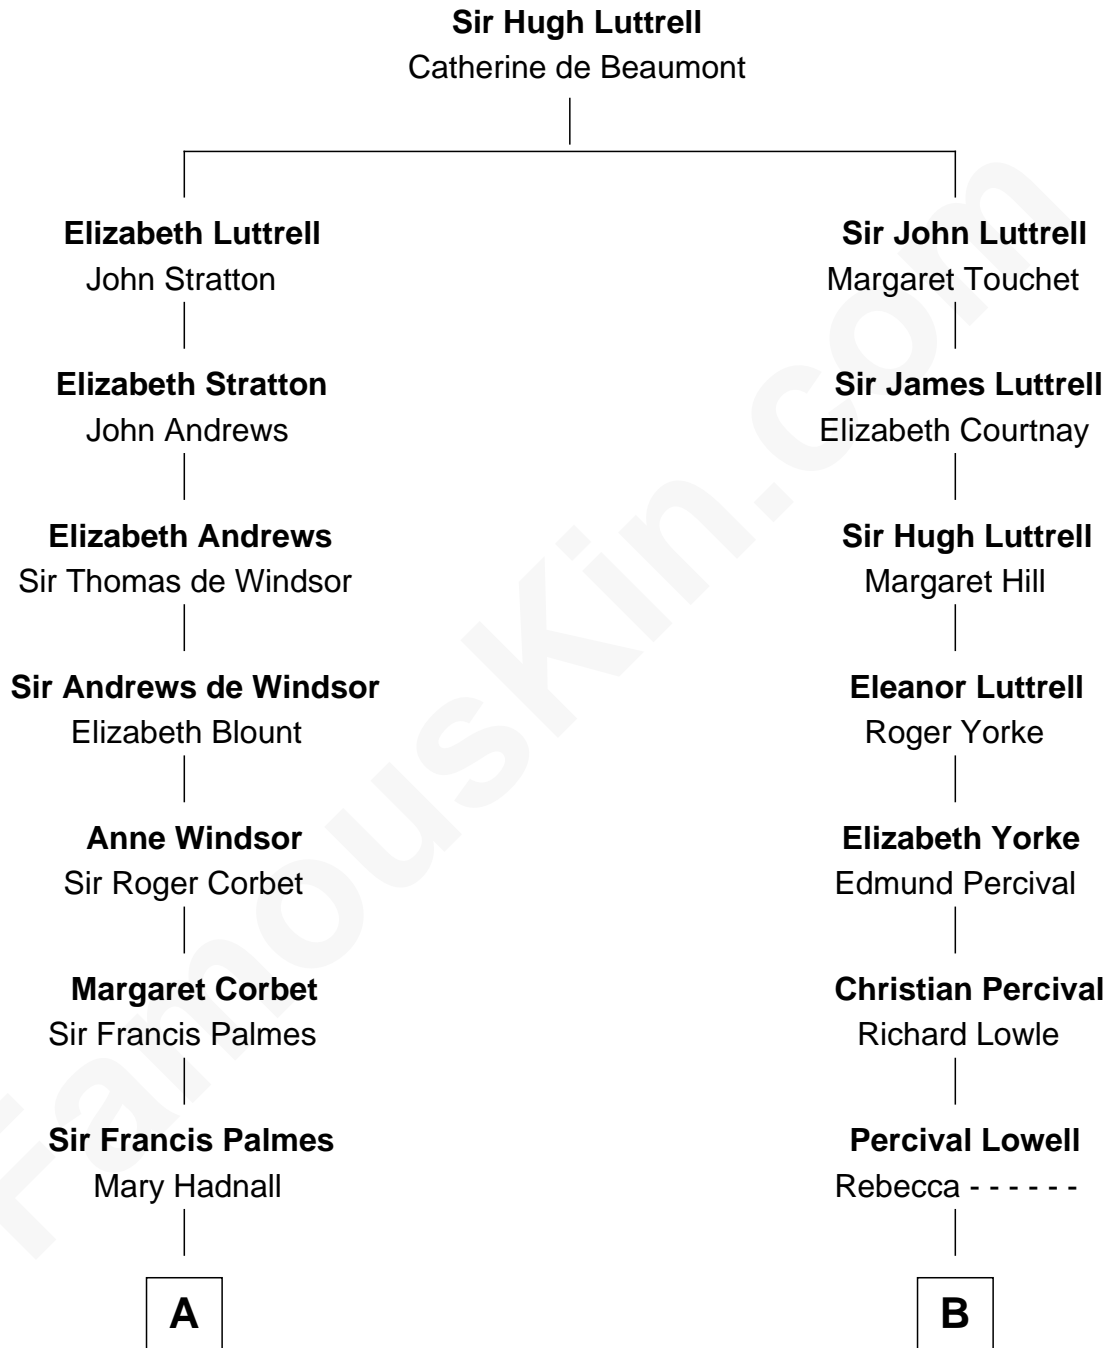

**FamousKin.com**  
**Relationship Chart of**  
**Princess Diana**  
*Princess of Wales*

13th cousin 5 times removed of

**Jane (Appleton) Pierce**  
*First Lady of President Franklin Pierce*

**C**

**Edward John Spencer**  
Frances Ruth Burke Roche

**Princess Diana**  
*Princess of Wales*

FamousKin.com