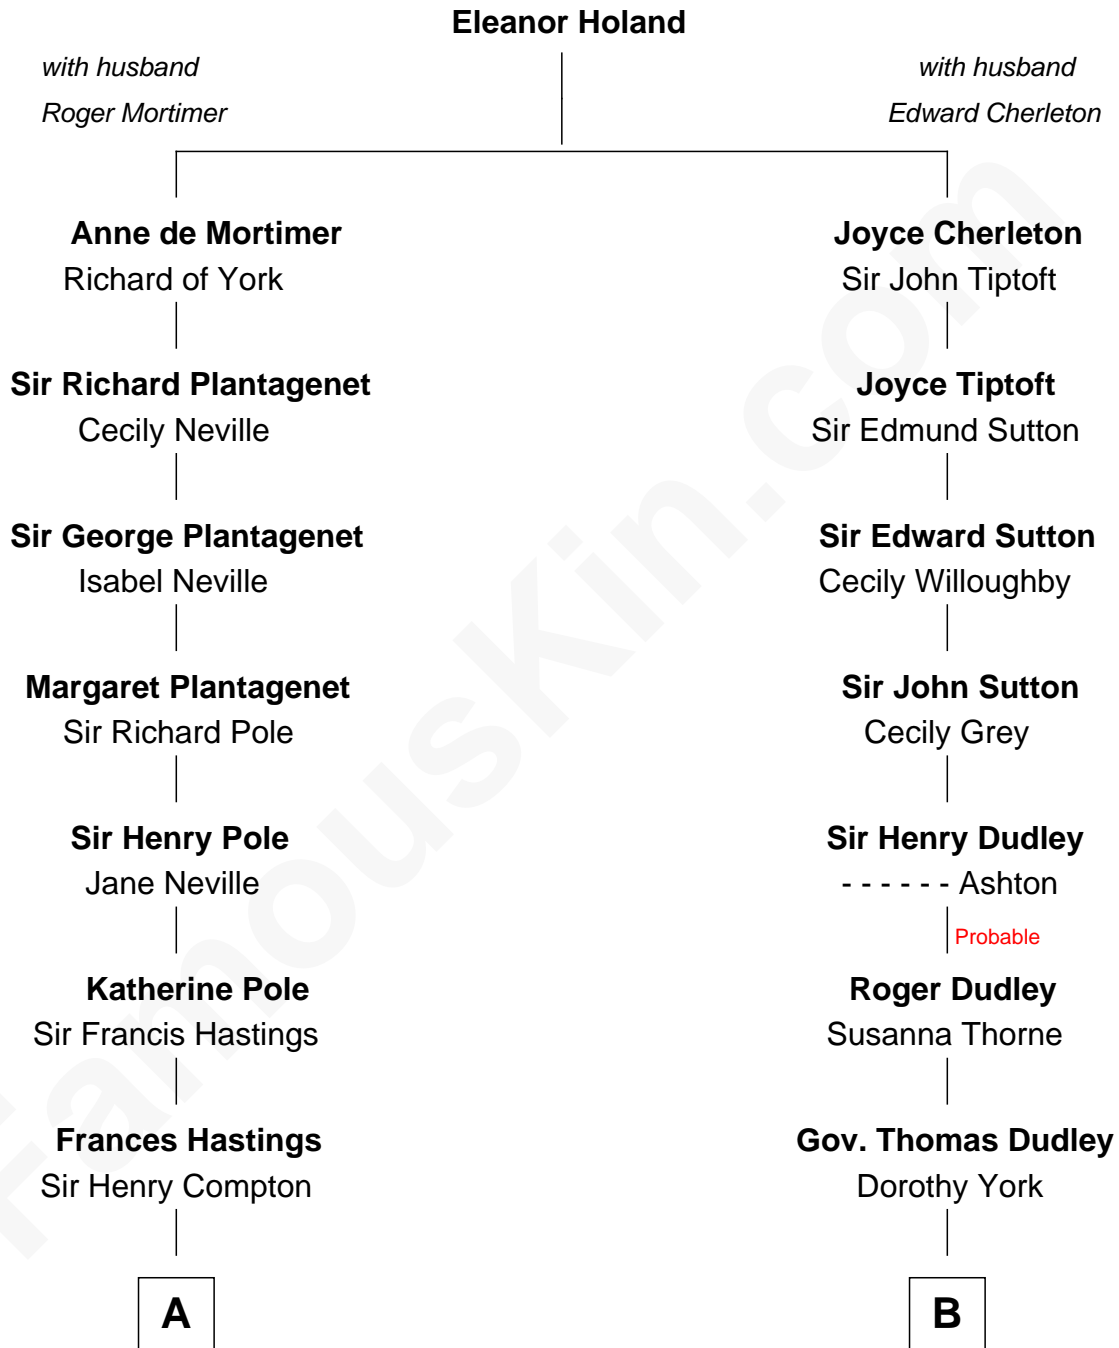

FamousKin.com

Relationship Chart of

Princess Diana

Princess of Wales

12th cousin 6 times removed of

Jane (Appleton) Pierce
First Lady of President Franklin Pierce

C

Edward John Spencer
Frances Ruth Burke Roche

Princess Diana
Princess of Wales

FamousKin.com