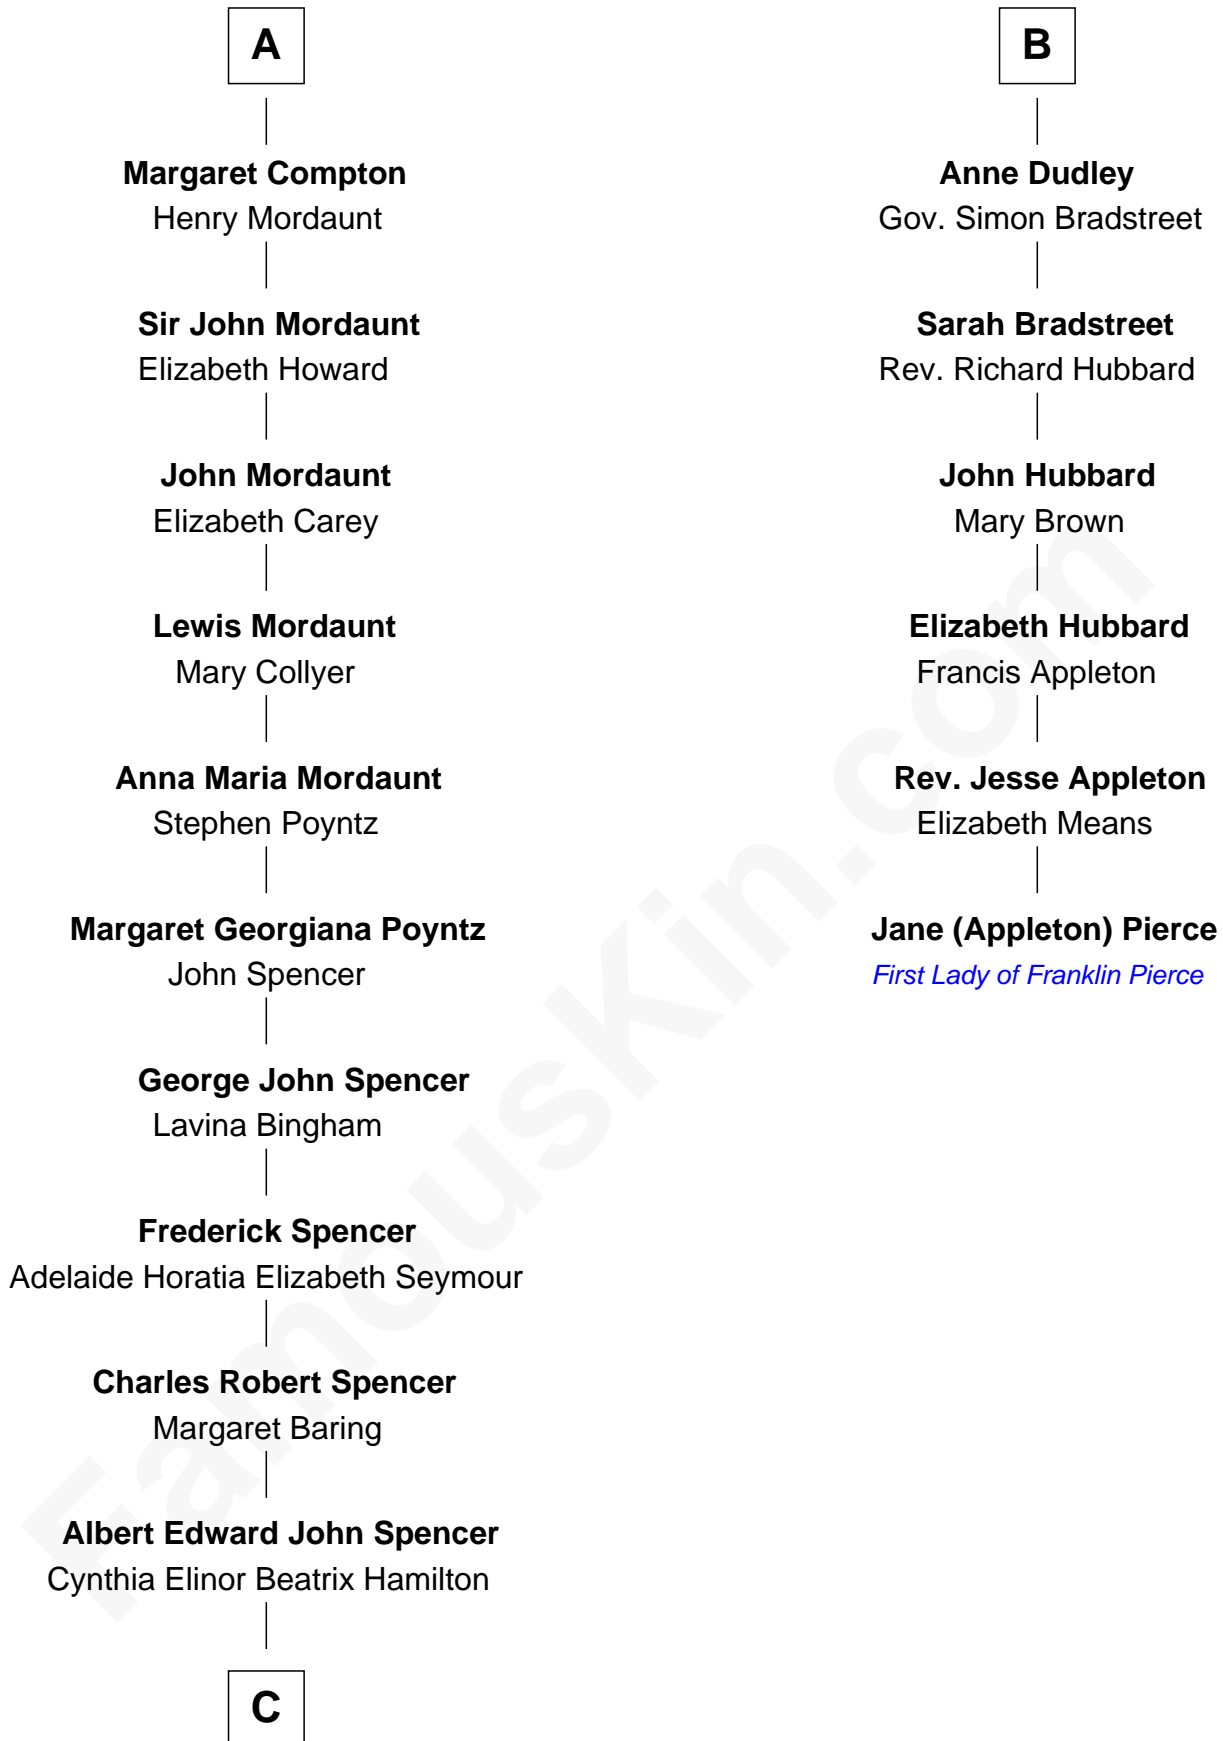

FamousKin.com

Relationship Chart of

Princess Diana

Princess of Wales

12th cousin 6 times removed of

Jane (Appleton) Pierce
First Lady of President Franklin Pierce

C

Edward John Spencer
Frances Ruth Burke Roche