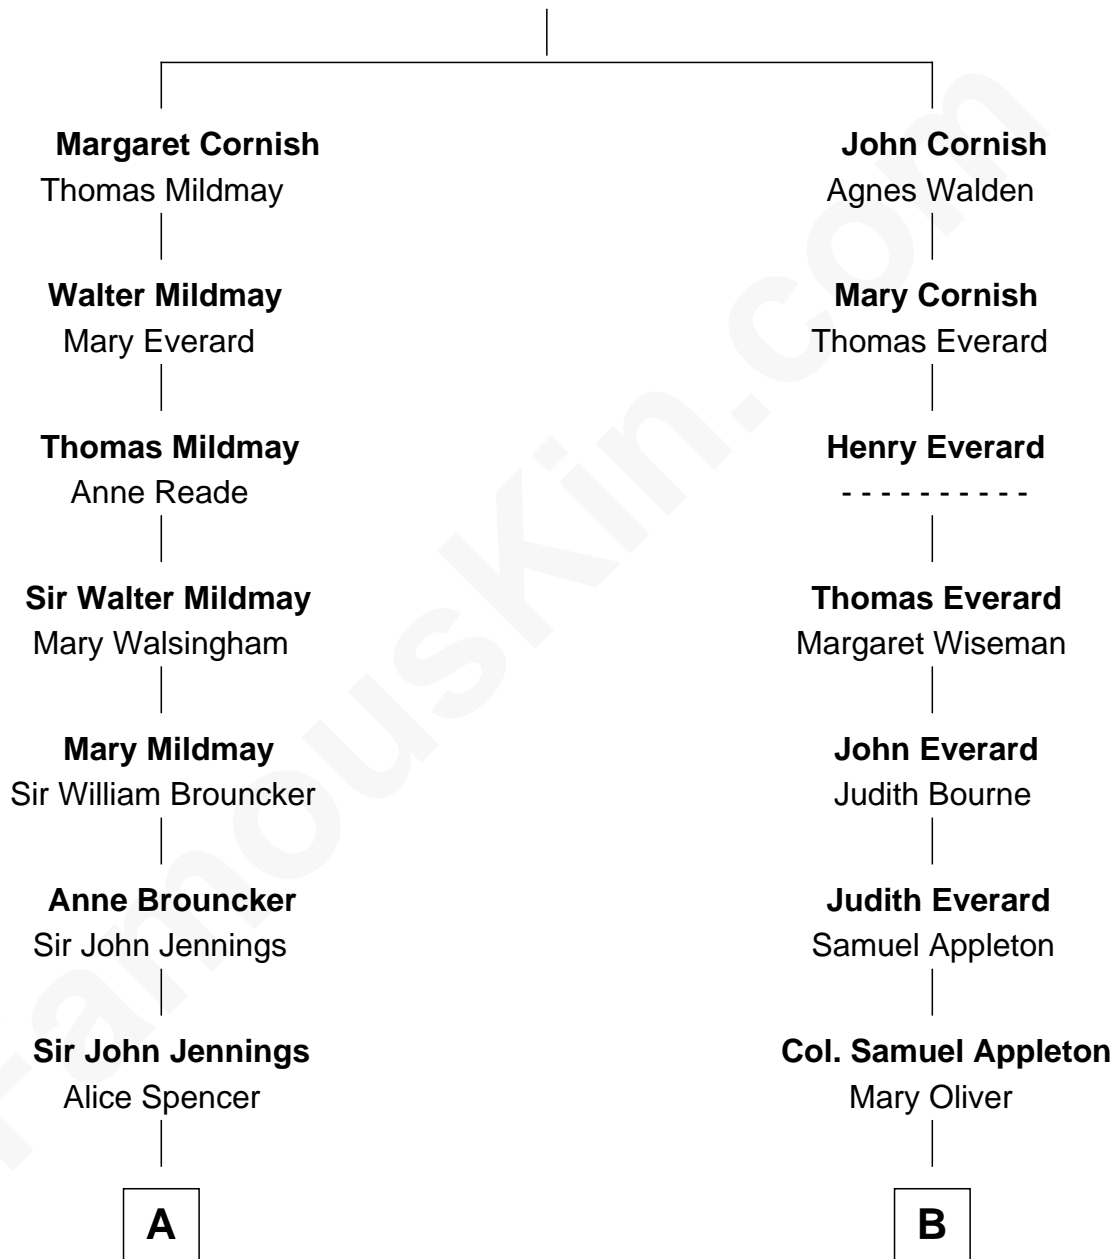

FamousKin.com
Relationship Chart of
Princess Diana
Princess of Wales

11th cousin 6 times removed of

Jane (Appleton) Pierce
First Lady of President Franklin Pierce

John Cornish

A

Richard Jennings
Frances Thornhurst

Sarah Jennings
John Churchill

Anne Churchill
Sir Charles Spencer

John Spencer
Georgiana Carolina Carteret

John Spencer
Margaret Georgiana Poyntz

George John Spencer
Lavina Bingham

Frederick Spencer
Adelaide Horatia Elizabeth Seymour