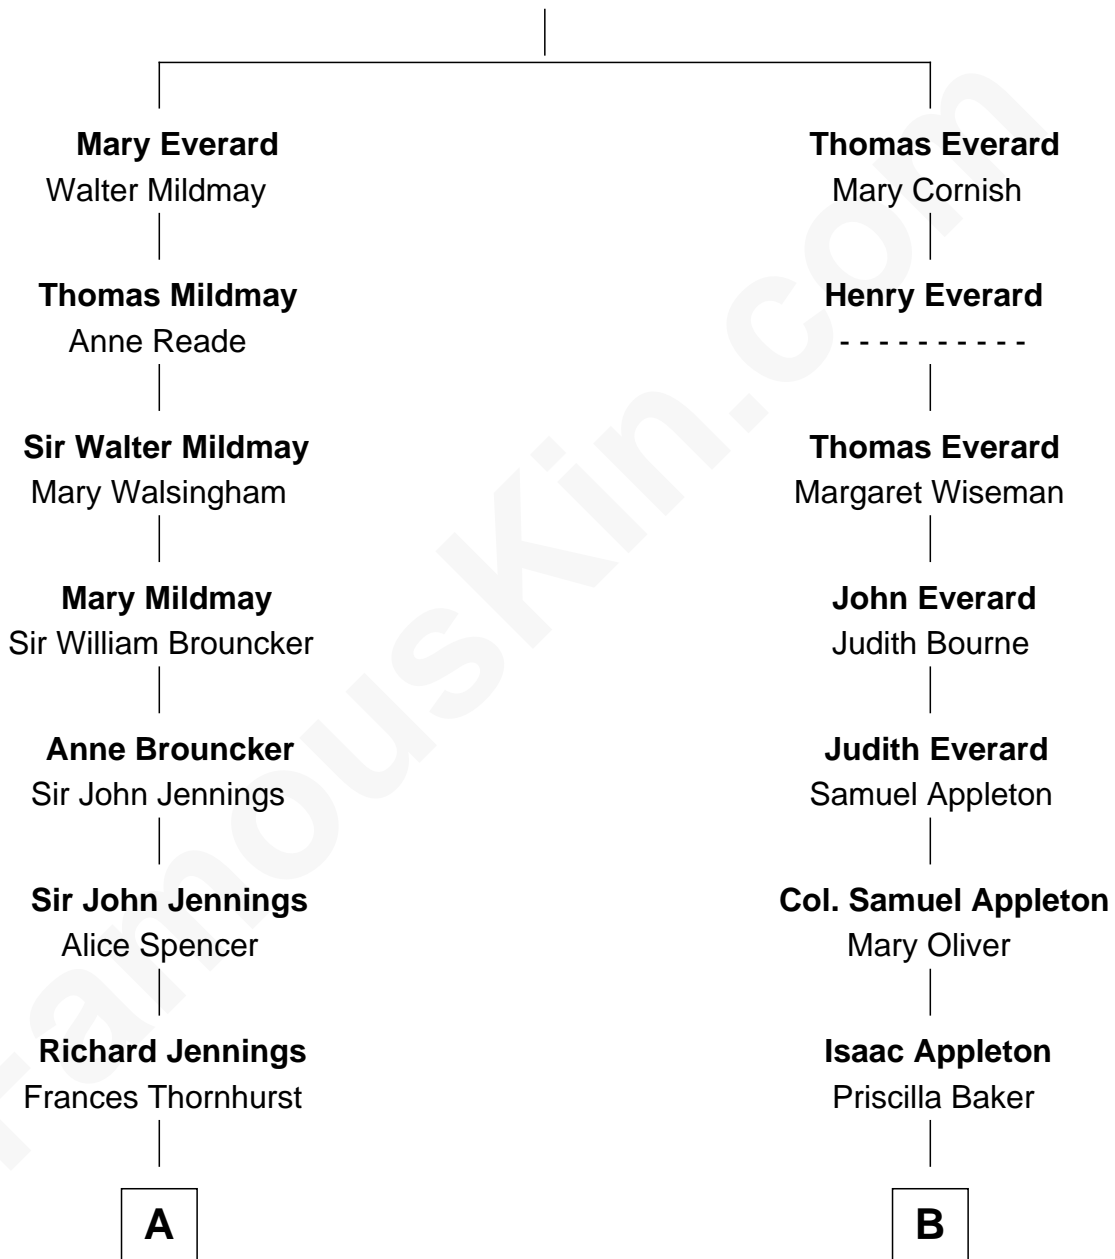

## Relationship Chart of

### Princess Diana

*Princess of Wales*

10th cousin 6 times removed of

**Jane (Appleton) Pierce**  
*First Lady of President Franklin Pierce*

**John Everard**

-----

**A**

**Sarah Jennings**

John Churchill

**Anne Churchill**

Sir Charles Spencer

**John Spencer**

Georgiana Carolina Carteret

**John Spencer**

Margaret Georgiana Poyntz

**George John Spencer**