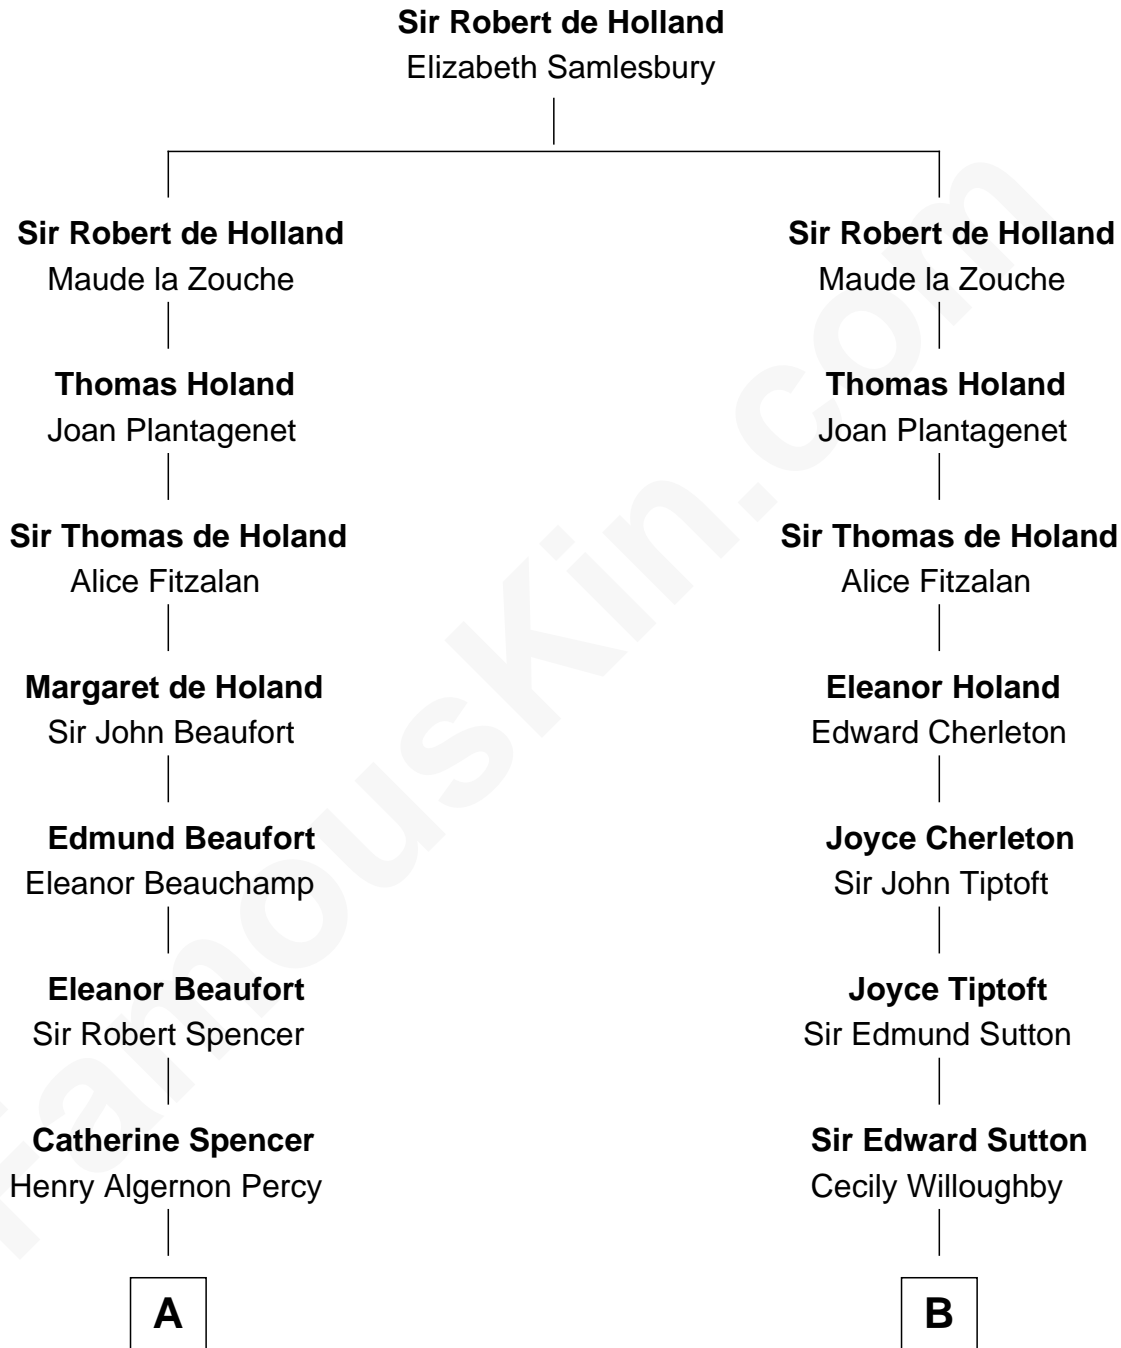

FamousKin.com
Relationship Chart of
Princess Diana
Princess of Wales

16th cousin 5 times removed of

Jane (Appleton) Pierce
First Lady of President Franklin Pierce

C

—
Frederick Spencer

Adelaide Horatia Elizabeth Seymour

—
Charles Robert Spencer

Margaret Baring

—
Albert Edward John Spencer

Cynthia Elinor Beatrix Hamilton

—
Edward John Spencer

Frances Ruth Burke Roche

—
Princess Diana

Princess of Wales