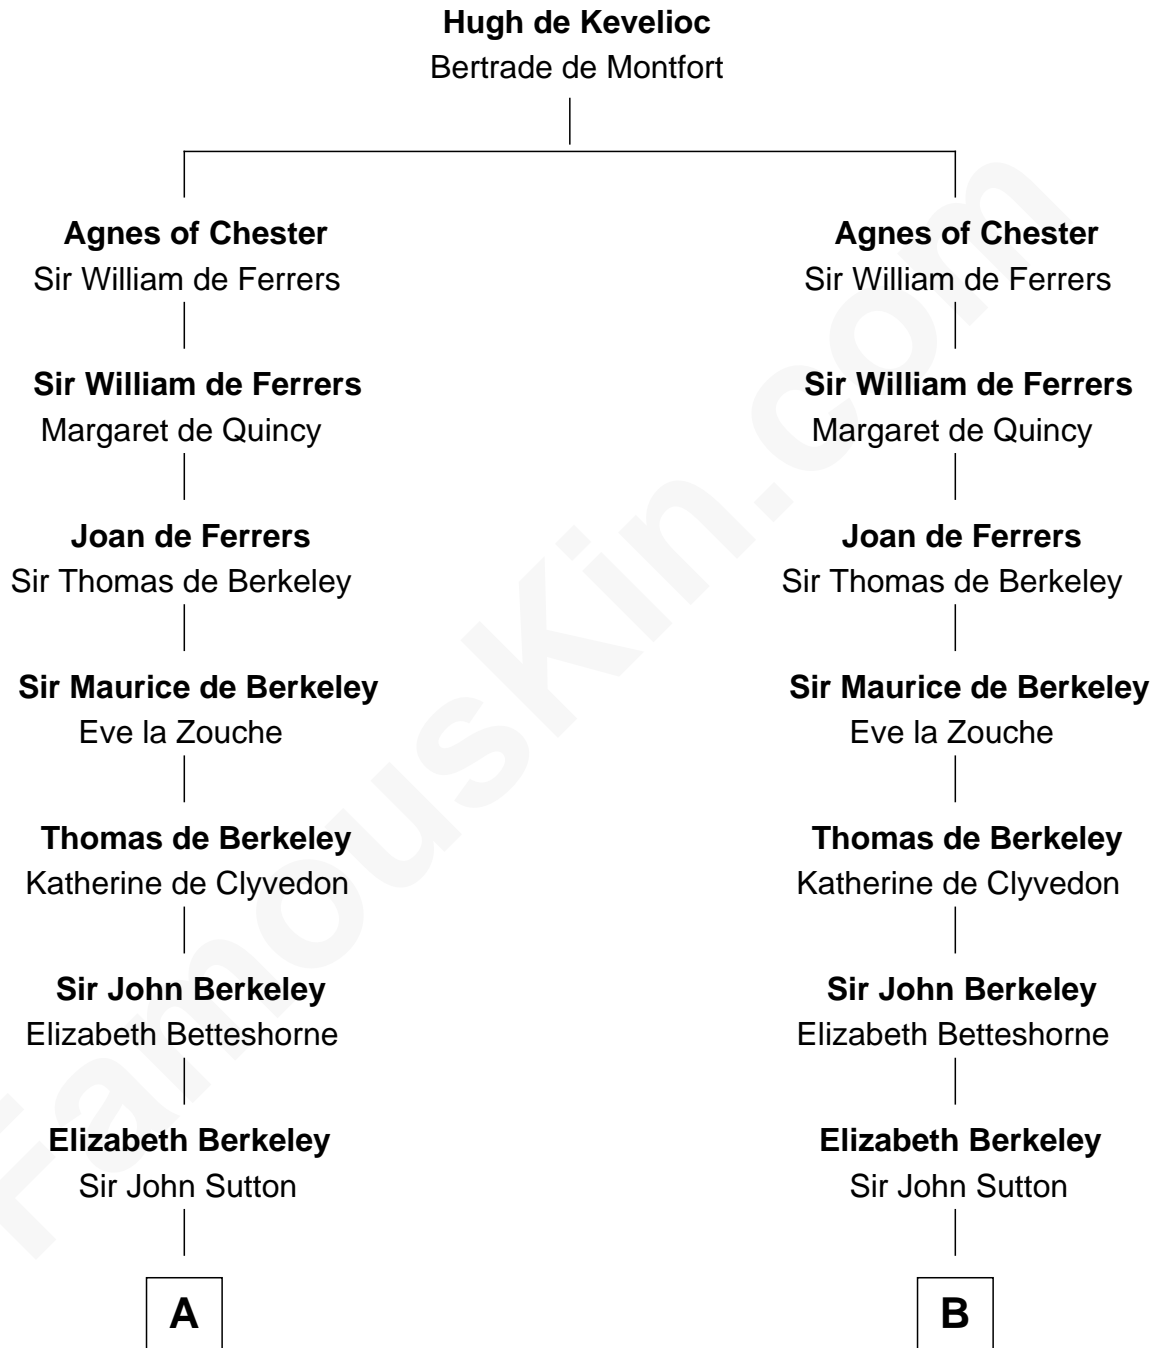

**FamousKin.com**  
**Relationship Chart of**  
**Princess Diana**  
*Princess of Wales*

18th cousin 3 times removed of

**Jane (Appleton) Pierce**  
*First Lady of President Franklin Pierce*

**C**

**Adelaide Horatia Elizabeth Seymour**

Frederick Spencer

**Charles Robert Spencer**

Margaret Baring

**Albert Edward John Spencer**

Cynthia Elinor Beatrix Hamilton

**Edward John Spencer**

Frances Ruth Burke Roche

**Princess Diana**

*Princess of Wales*

**D**

**Rev. Jesse Appleton**

Elizabeth Means

**Jane (Appleton) Pierce**

*First Lady of Franklin Pierce*

FamousKin.com