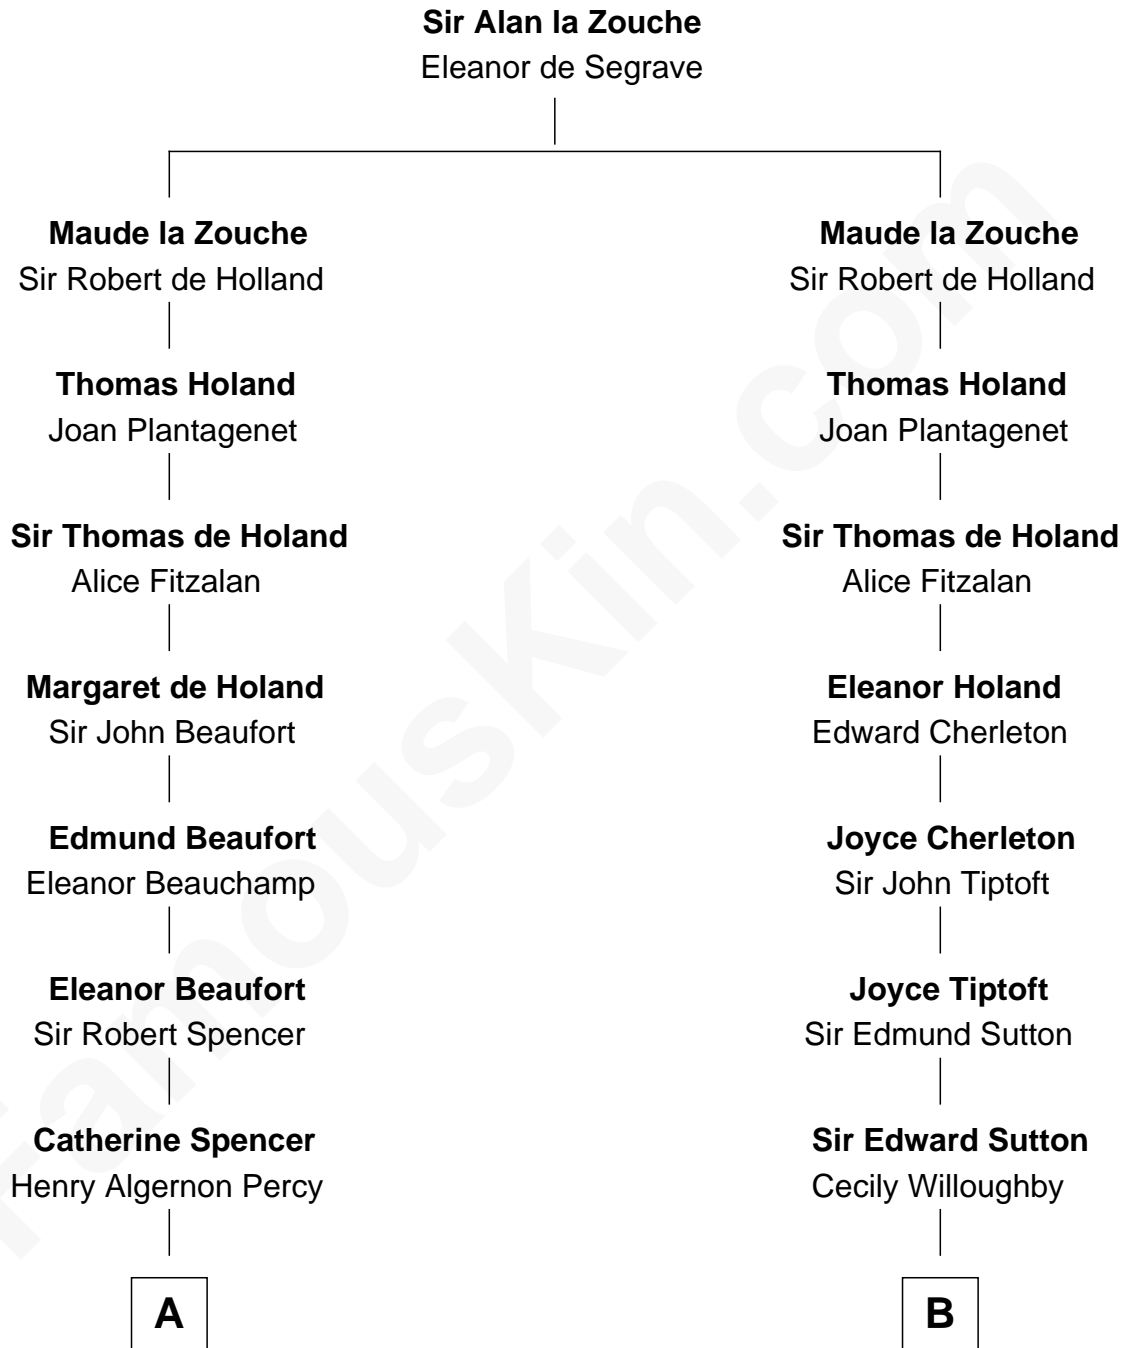

FamousKin.com
Relationship Chart of
Princess Diana
Princess of Wales

16th cousin 5 times removed of

Jane (Appleton) Pierce
First Lady of President Franklin Pierce

C

—
Frederick Spencer

Adelaide Horatia Elizabeth Seymour

—
Charles Robert Spencer

Margaret Baring

—
Albert Edward John Spencer

Cynthia Elinor Beatrix Hamilton

—
Edward John Spencer

Frances Ruth Burke Roche

—
Princess Diana

Princess of Wales