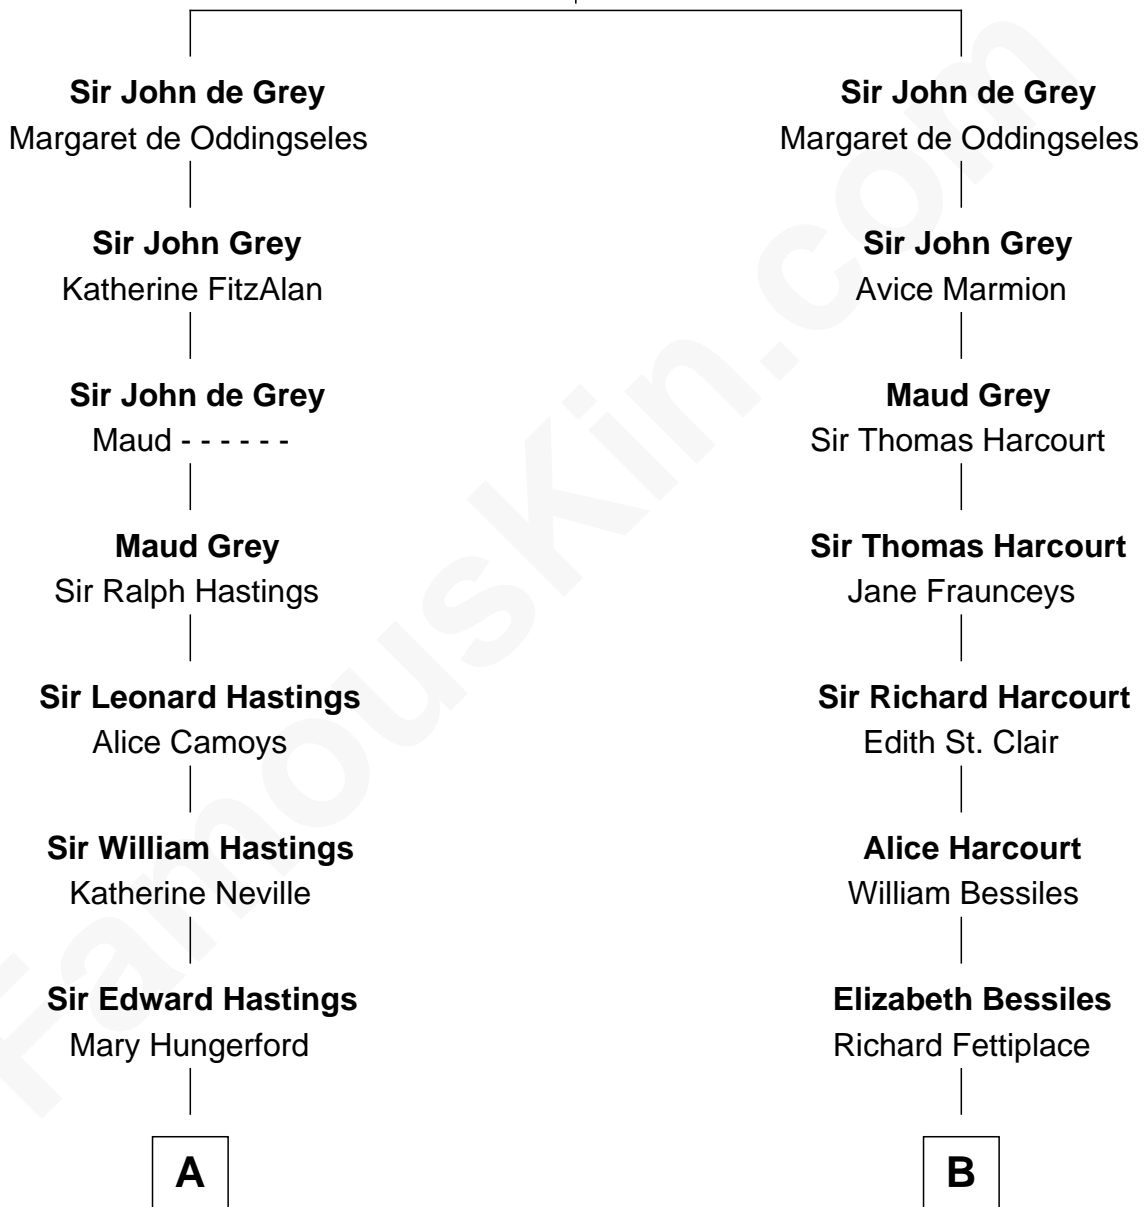

FamousKin.com

Relationship Chart of

Princess Diana

Princess of Wales

16th cousin 5 times removed of

Jane (Appleton) Pierce
First Lady of President Franklin Pierce

Robert de Grey
 Joan Valoines

C

—
Frederick Spencer

Adelaide Horatia Elizabeth Seymour

—
Charles Robert Spencer

Margaret Baring

—
Albert Edward John Spencer

Cynthia Elinor Beatrix Hamilton

—
Edward John Spencer

Frances Ruth Burke Roche

—
Princess Diana

Princess of Wales

FamousKin.com