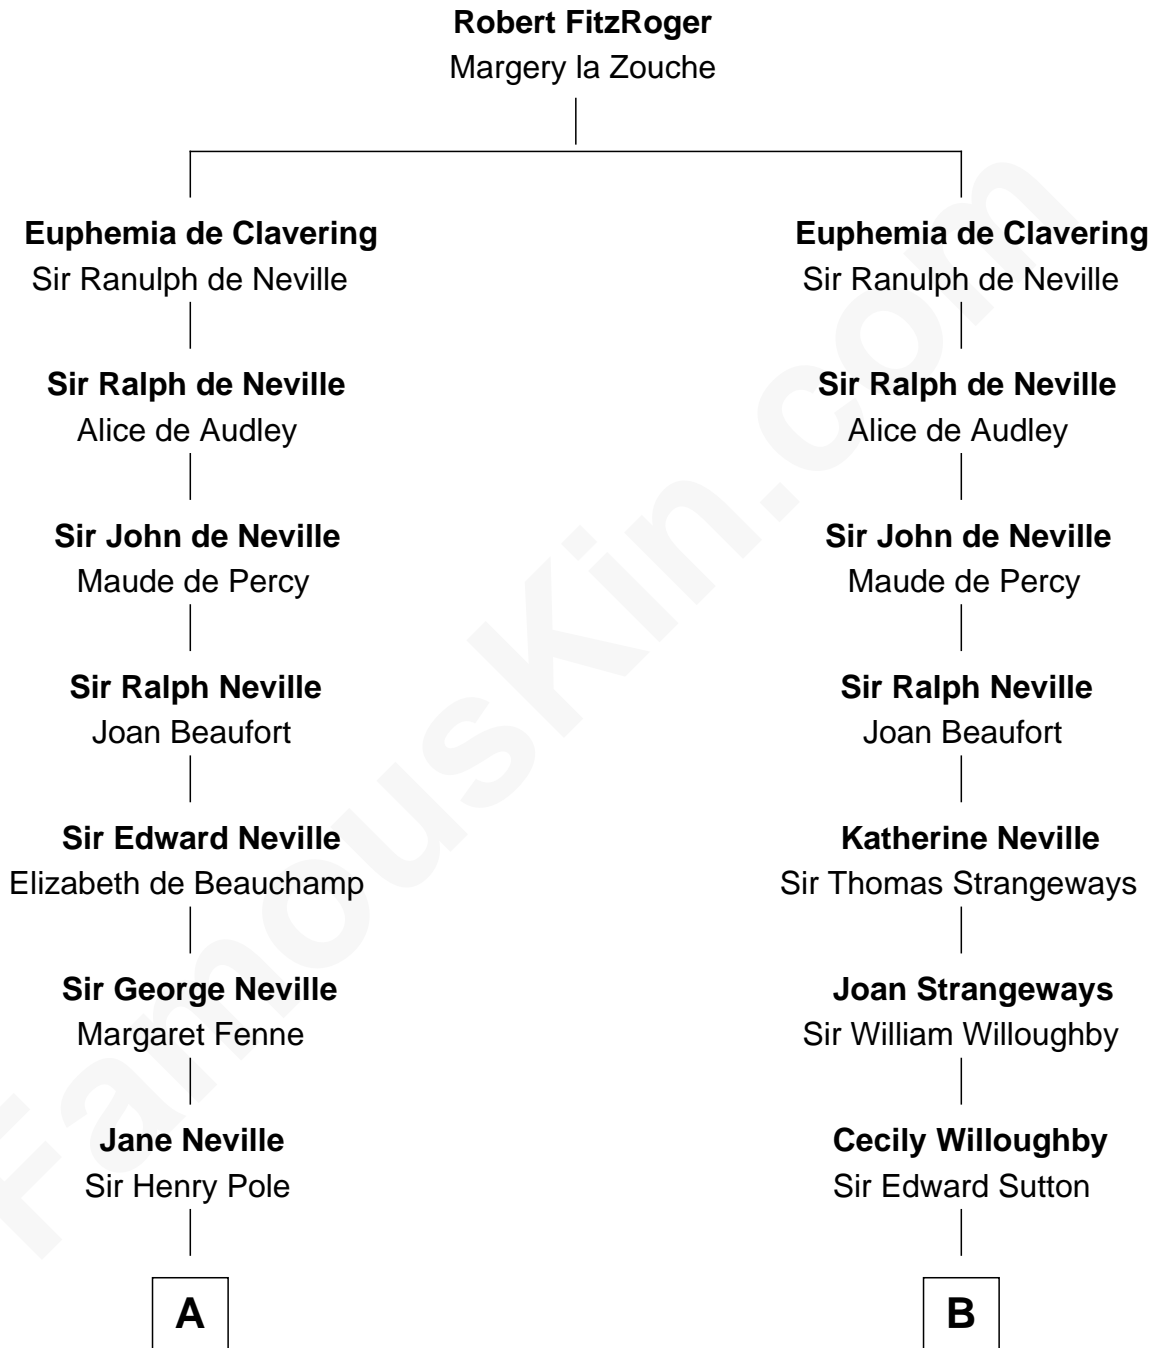

FamousKin.com
Relationship Chart of
Princess Diana
Princess of Wales

16th cousin 4 times removed of

Jane (Appleton) Pierce
First Lady of President Franklin Pierce

C

—
Charles Robert Spencer

Margaret Baring

—
Albert Edward John Spencer

Cynthia Elinor Beatrix Hamilton

—
Edward John Spencer

Frances Ruth Burke Roche

—
Princess Diana

Princess of Wales

FamousKin.com