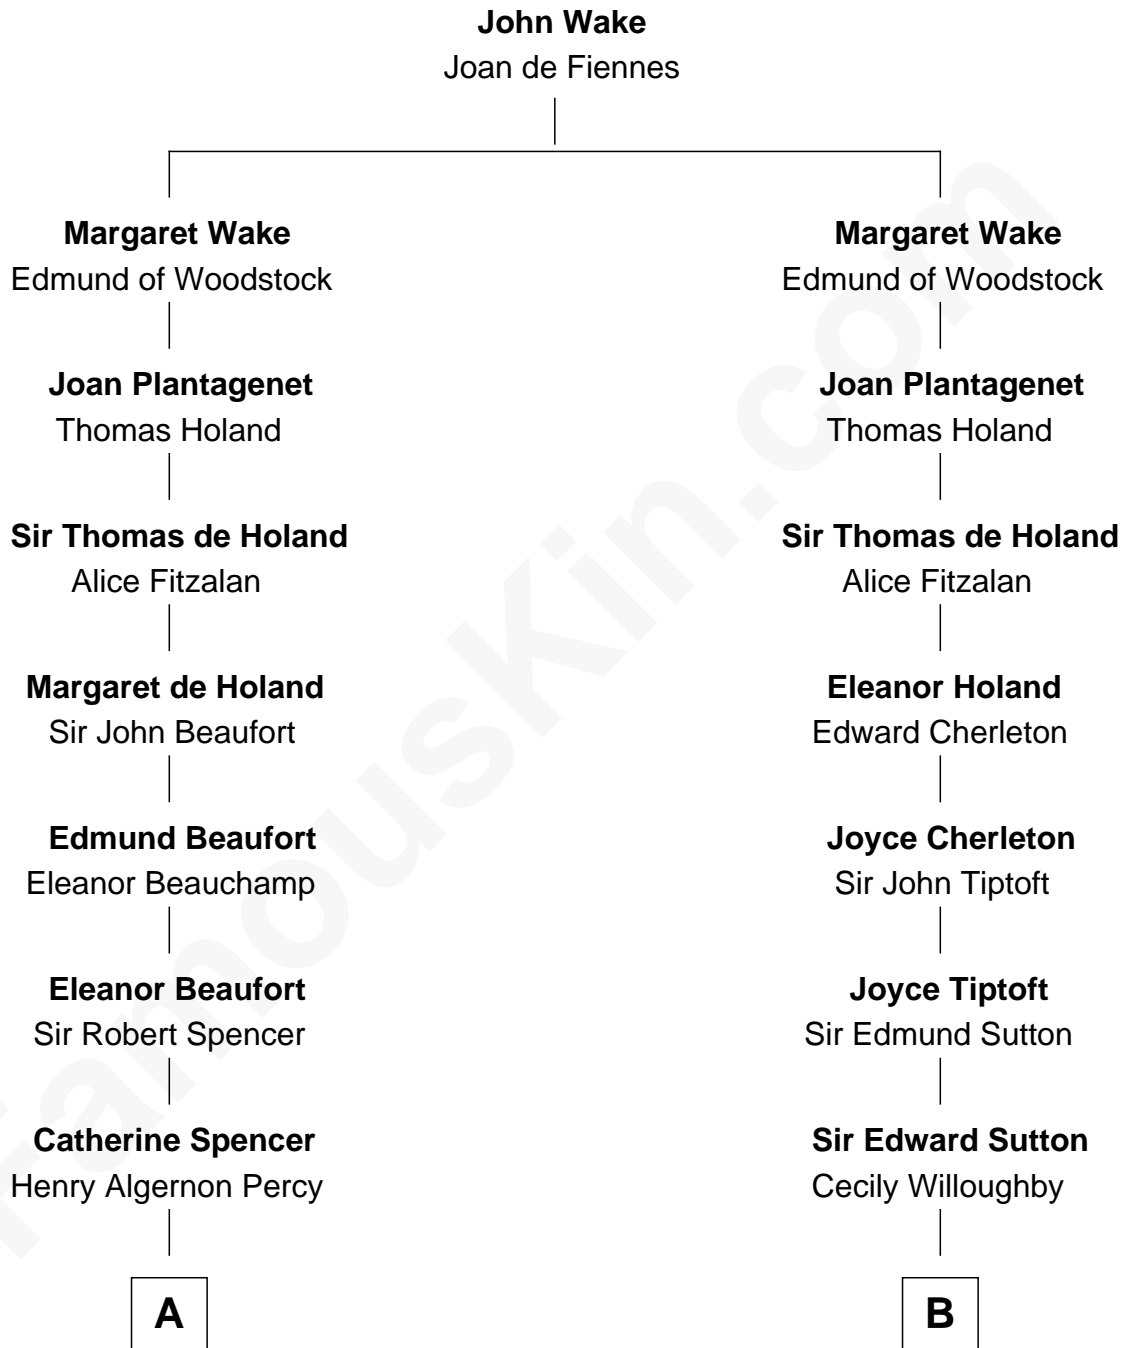

**FamousKin.com**  
**Relationship Chart of**  
**Princess Diana**  
*Princess of Wales*

16th cousin 5 times removed of

**Jane (Appleton) Pierce**  
*First Lady of President Franklin Pierce*

**C**

—  
**Frederick Spencer**

Adelaide Horatia Elizabeth Seymour

—  
**Charles Robert Spencer**

Margaret Baring

—  
**Albert Edward John Spencer**

Cynthia Elinor Beatrix Hamilton

—  
**Edward John Spencer**

Frances Ruth Burke Roche

—  
**Princess Diana**

*Princess of Wales*

FamousKin.com