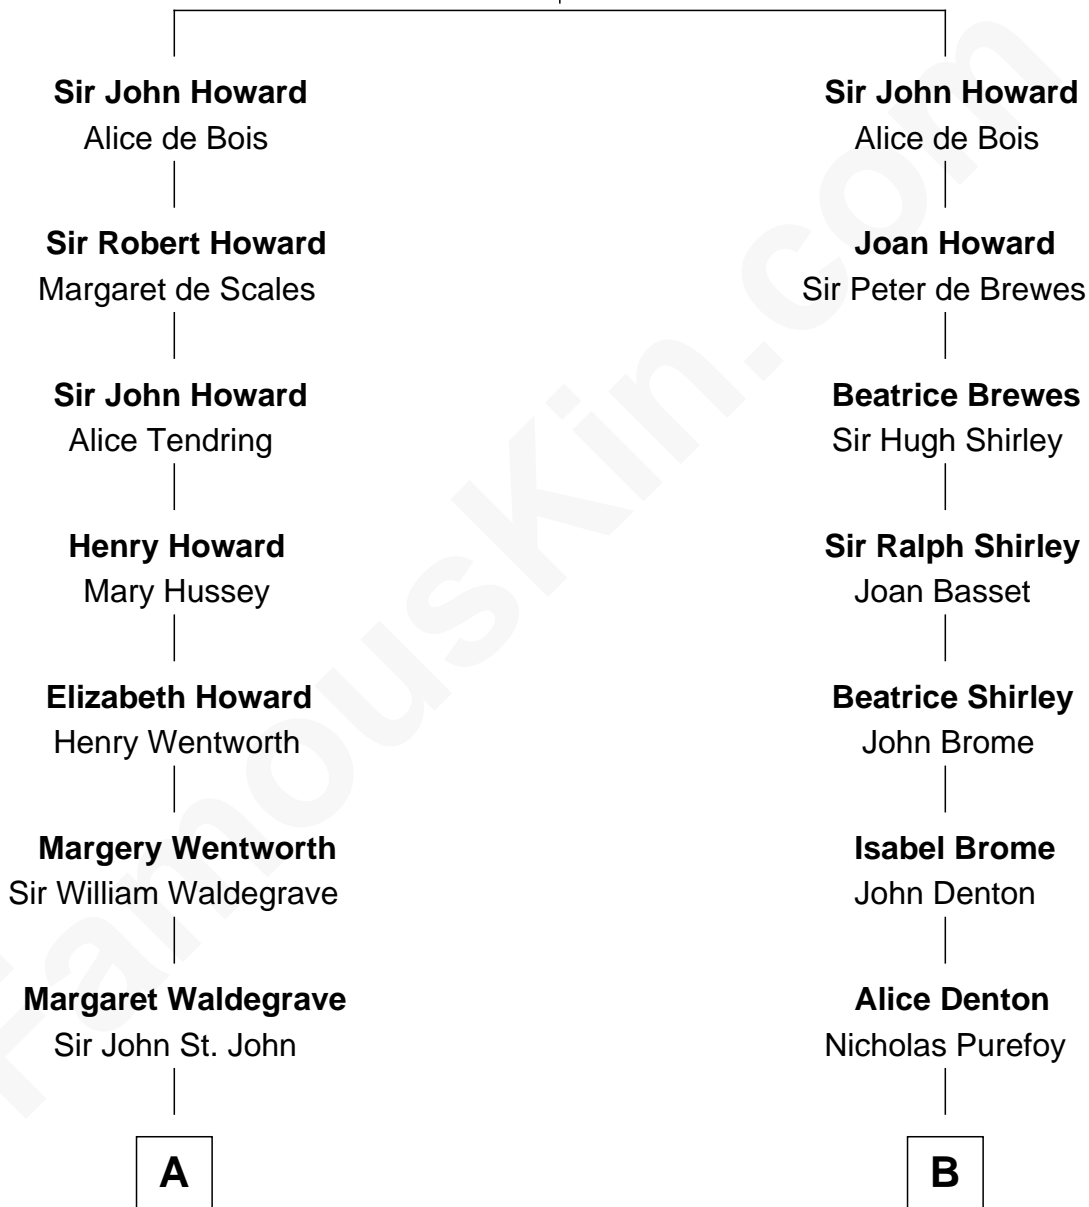

FamousKin.com

Relationship Chart of

Princess Diana

Princess of Wales

16th cousin 4 times removed of

Jane (Appleton) Pierce
First Lady of President Franklin Pierce

Sir John Howard
 Joan of Cornwall

C

—
Charles Robert Spencer

Margaret Baring

—
Albert Edward John Spencer

Cynthia Elinor Beatrix Hamilton

—
Edward John Spencer

Frances Ruth Burke Roche

—
Princess Diana

Princess of Wales