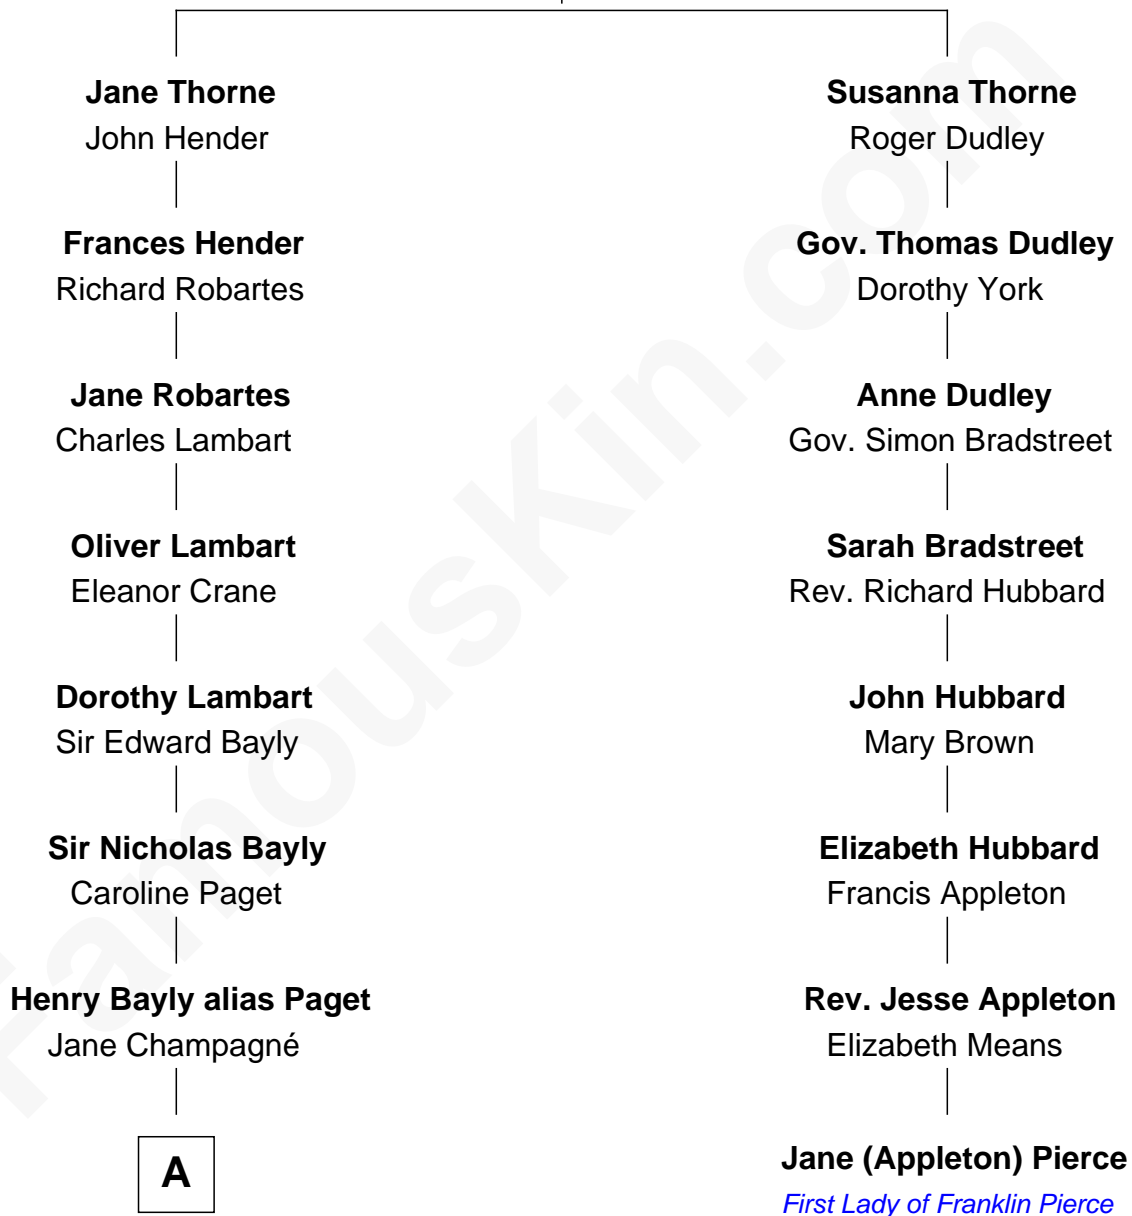

**FamousKin.com**  
**Relationship Chart of**  
**Princess Diana**  
*Princess of Wales*

7th cousin 6 times removed of

**Jane (Appleton) Pierce**  
*First Lady of President Franklin Pierce*

**Thomas Thorne**  
 Mary Purefoy

**A**

Henry William Paget

Lady Caroline Elizabeth Villiers

Lady Caroline Paget

Charles Gordon-Lennox

Cecilia Catherine Gordon-Lennox

Charles George Bingham

Rosalind Cecilia Caroline Bingham

James Albert Edward Hamilton

Cynthia Elinor Beatrix Hamilton

Albert Edward John Spencer

Edward John Spencer

Frances Ruth Burke Roche

**Princess Diana**

*Princess of Wales*