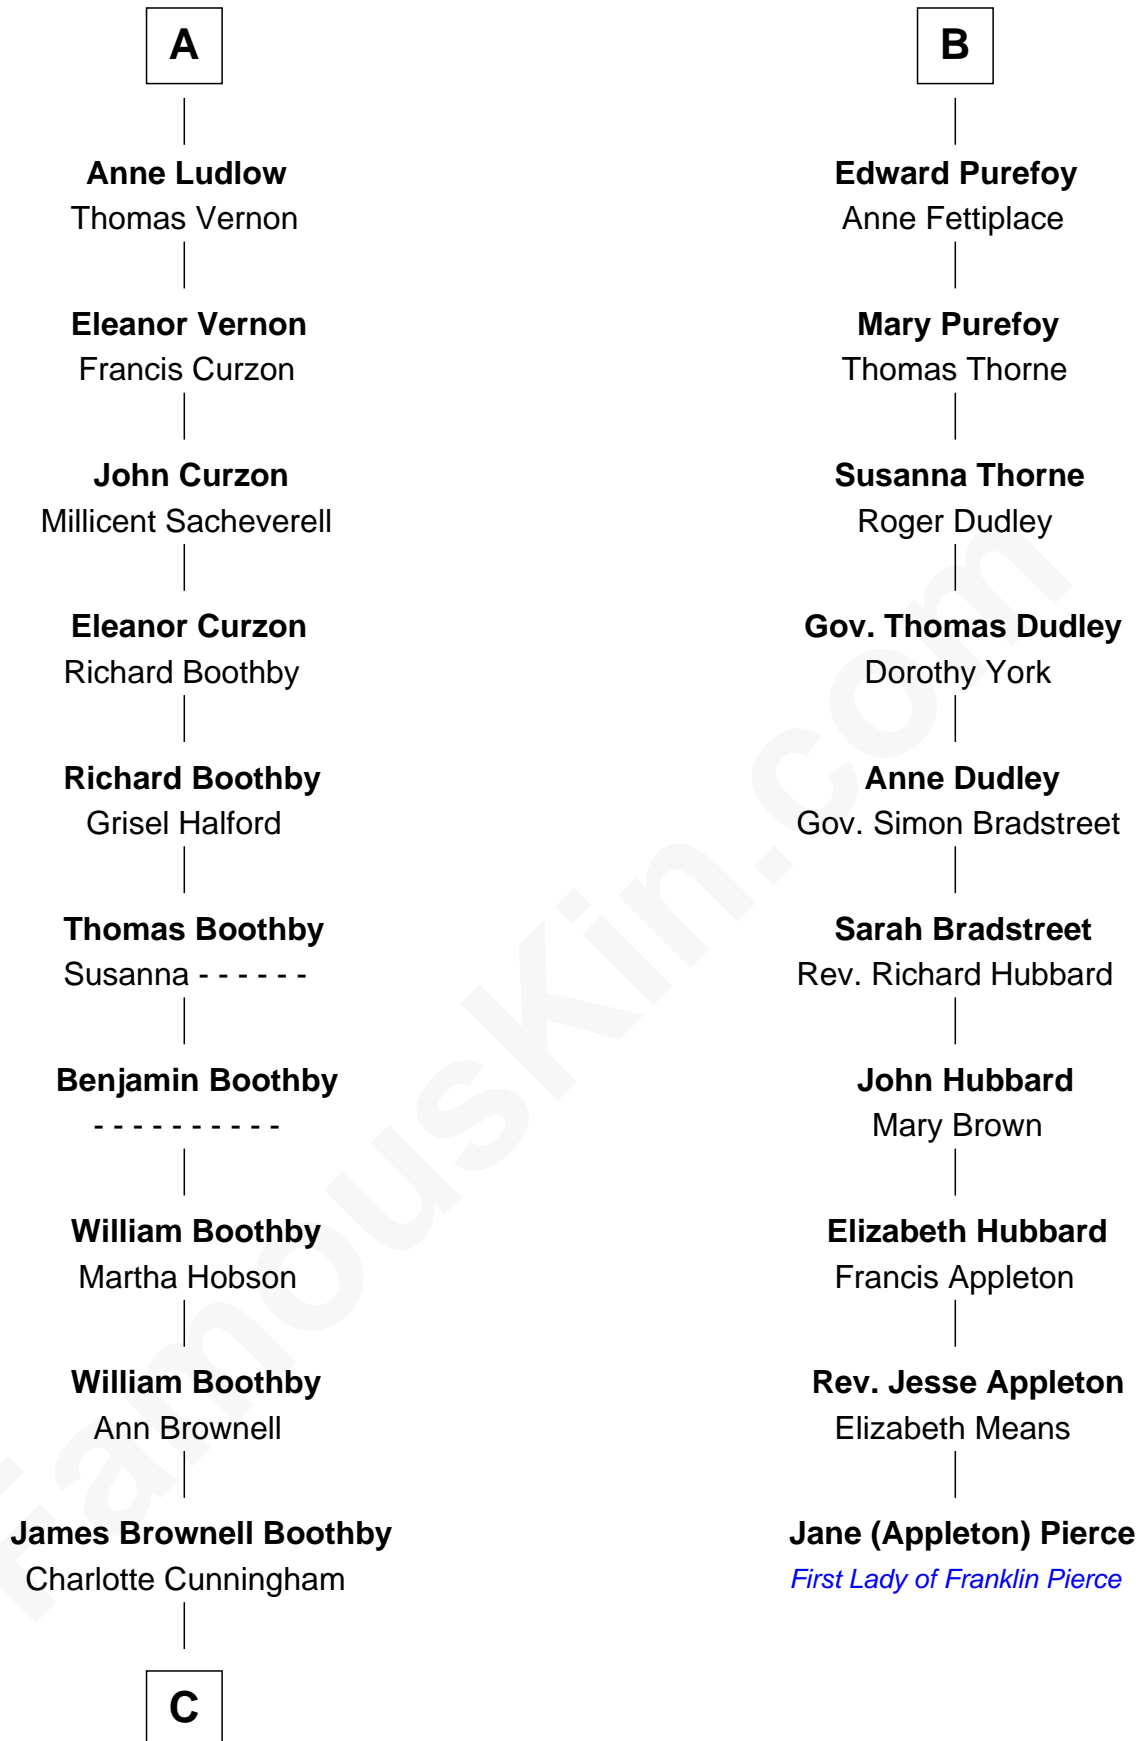

## Relationship Chart of

### Princess Diana

*Princess of Wales*

16th cousin 5 times removed of

**Jane (Appleton) Pierce**  
*First Lady of President Franklin Pierce*

**Sir Nicholas Audley**  
 Joan Martin

**C**

—  
**Elizabeth Caroline Boothby**

Edmund Burke Roche

—  
**James Boothby Burke Roche**

Frances Eleanor Work

—  
**Edmund Maurice Burke Roche**

Ruth Sylvia Gill

—  
**Frances Ruth Burke Roche**

Edward John Spencer

—  
**Princess Diana**

*Princess of Wales*

FamousKin.com