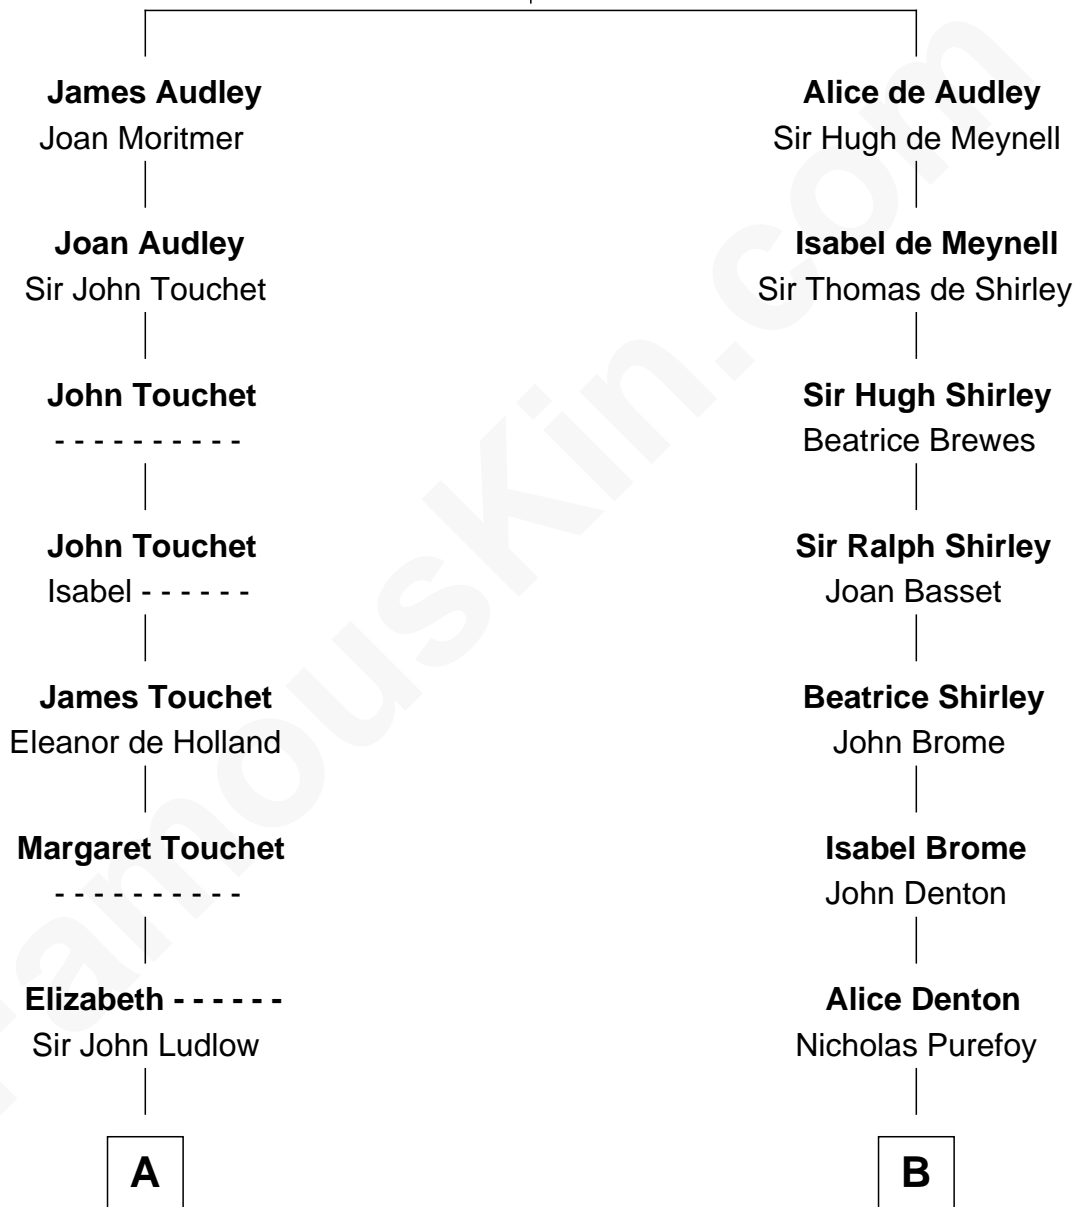

## Relationship Chart of

### Princess Diana

*Princess of Wales*

16th cousin 5 times removed of

**Jane (Appleton) Pierce**  
*First Lady of President Franklin Pierce*

**Sir Nicholas Audley**  
 Joan Martin

**C**

—  
**Elizabeth Caroline Boothby**

Edmund Burke Roche

—  
**James Boothby Burke Roche**

Frances Eleanor Work

—  
**Edmund Maurice Burke Roche**

Ruth Sylvia Gill

—  
**Frances Ruth Burke Roche**

Edward John Spencer

—  
**Princess Diana**

*Princess of Wales*

FamousKin.com