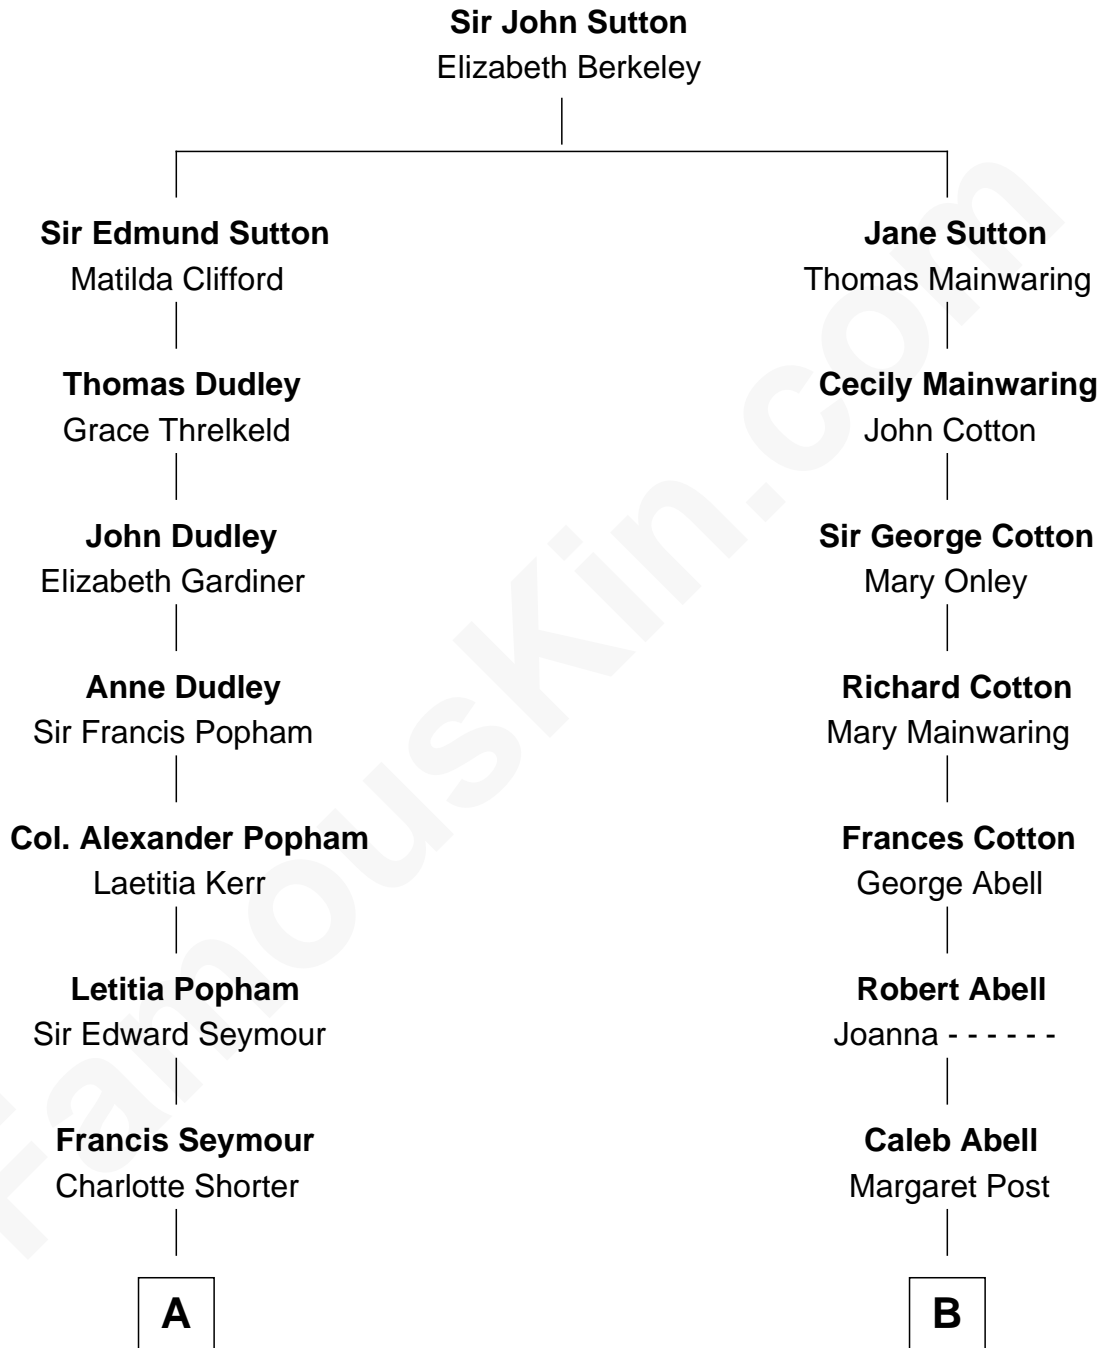

FamousKin.com Relationship Chart of

Princess Diana

Princess of Wales

14th cousin of

Henry Sturgis Morgan

Co-Founder of Morgan Stanley

A

Francis Seymour-Conway

Isabella FitzRoy

Hugh Seymour-Conway

Anne Horatia Waldegrave

Sir Horace Beauchamp Seymour

Elizabeth Malet Palk

Adelaide Horatia Elizabeth Seymour

Frederick Spencer

Charles Robert Spencer