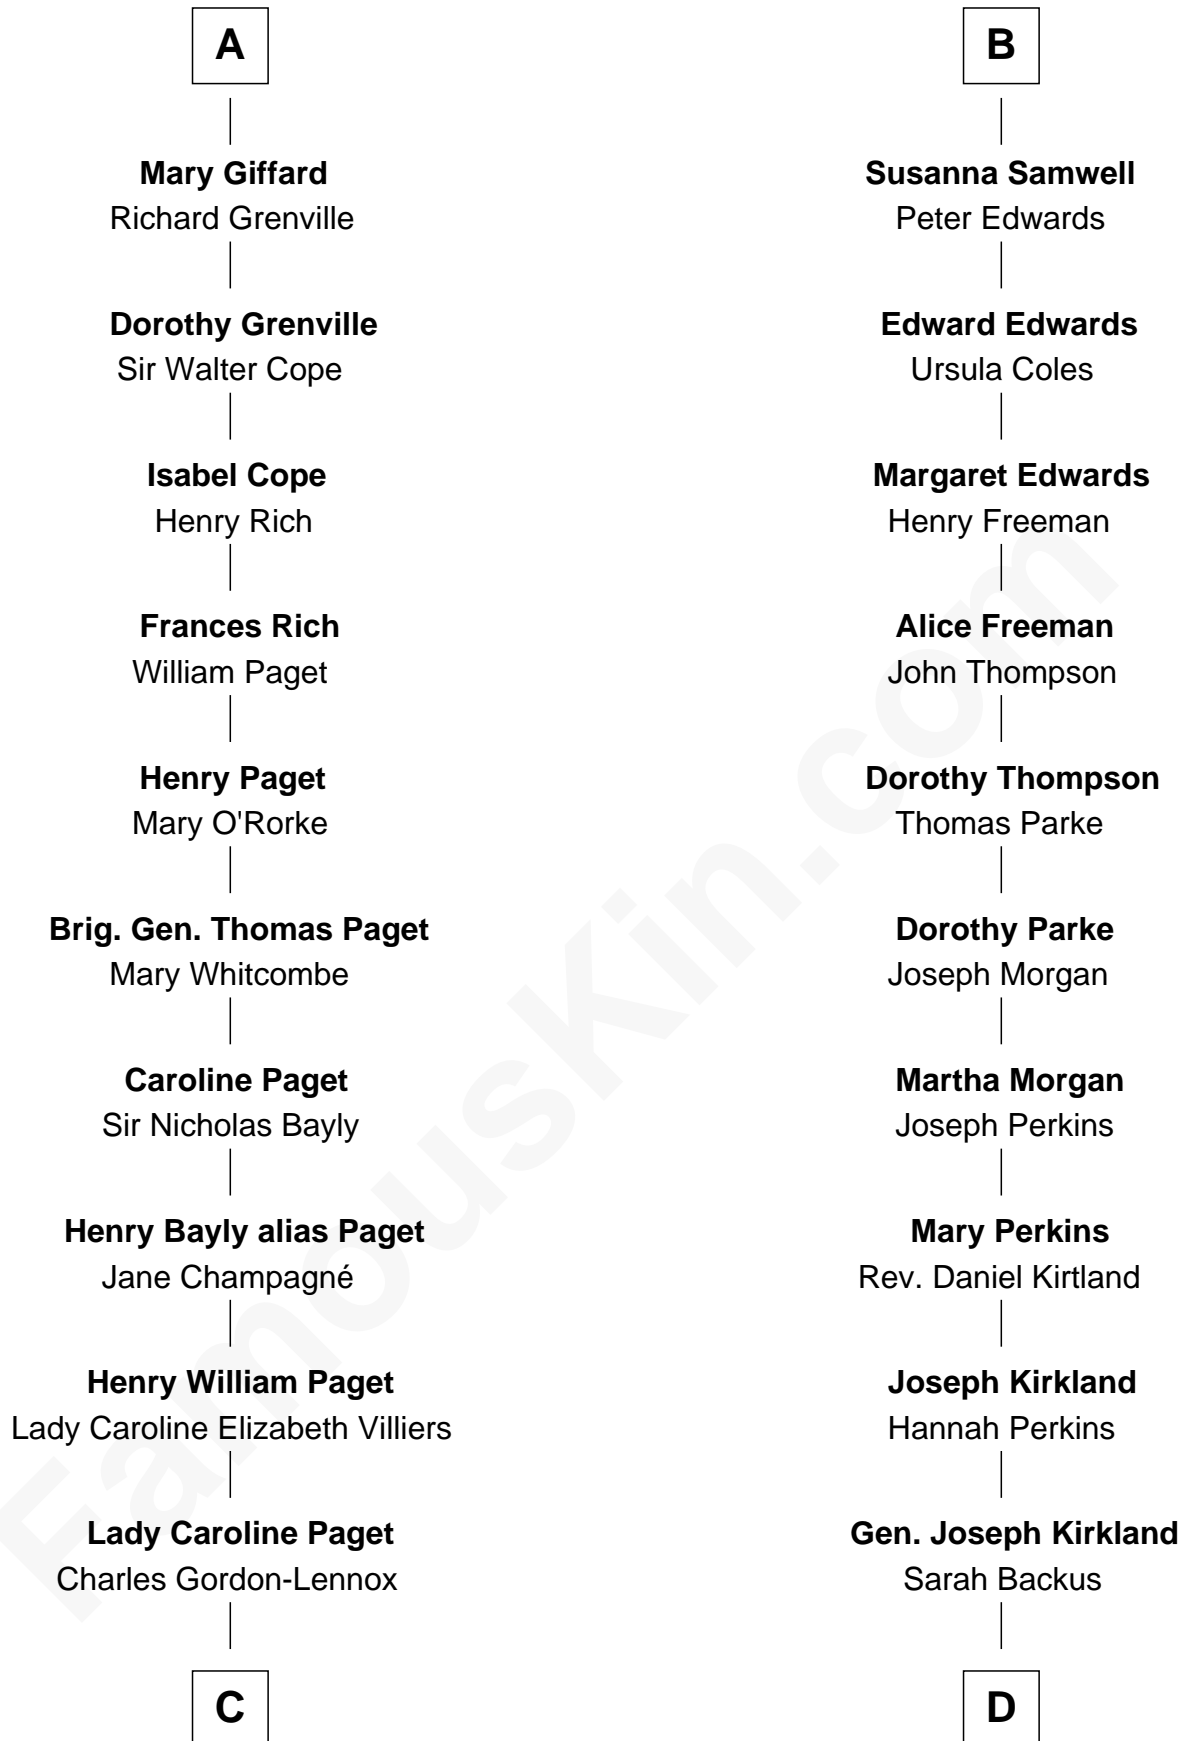

FamousKin.com
Relationship Chart of
Princess Diana
Princess of Wales

20th cousin 1 time removed of
Henry Sturgis Morgan
Co-Founder of Morgan Stanley

C

Cecilia Catherine Gordon-Lennox

Charles George Bingham

Rosalind Cecilia Caroline Bingham

James Albert Edward Hamilton

Cynthia Elinor Beatrix Hamilton

Albert Edward John Spencer

Edward John Spencer

Frances Ruth Burke Roche

Princess Diana

Princess of Wales

D

Louisa Kirkland

Charles F. Tracy

Frances Louisa Tracy

John Pierpont Morgan

John Pierpont Morgan

Jane Norton Grew

Henry Sturgis Morgan