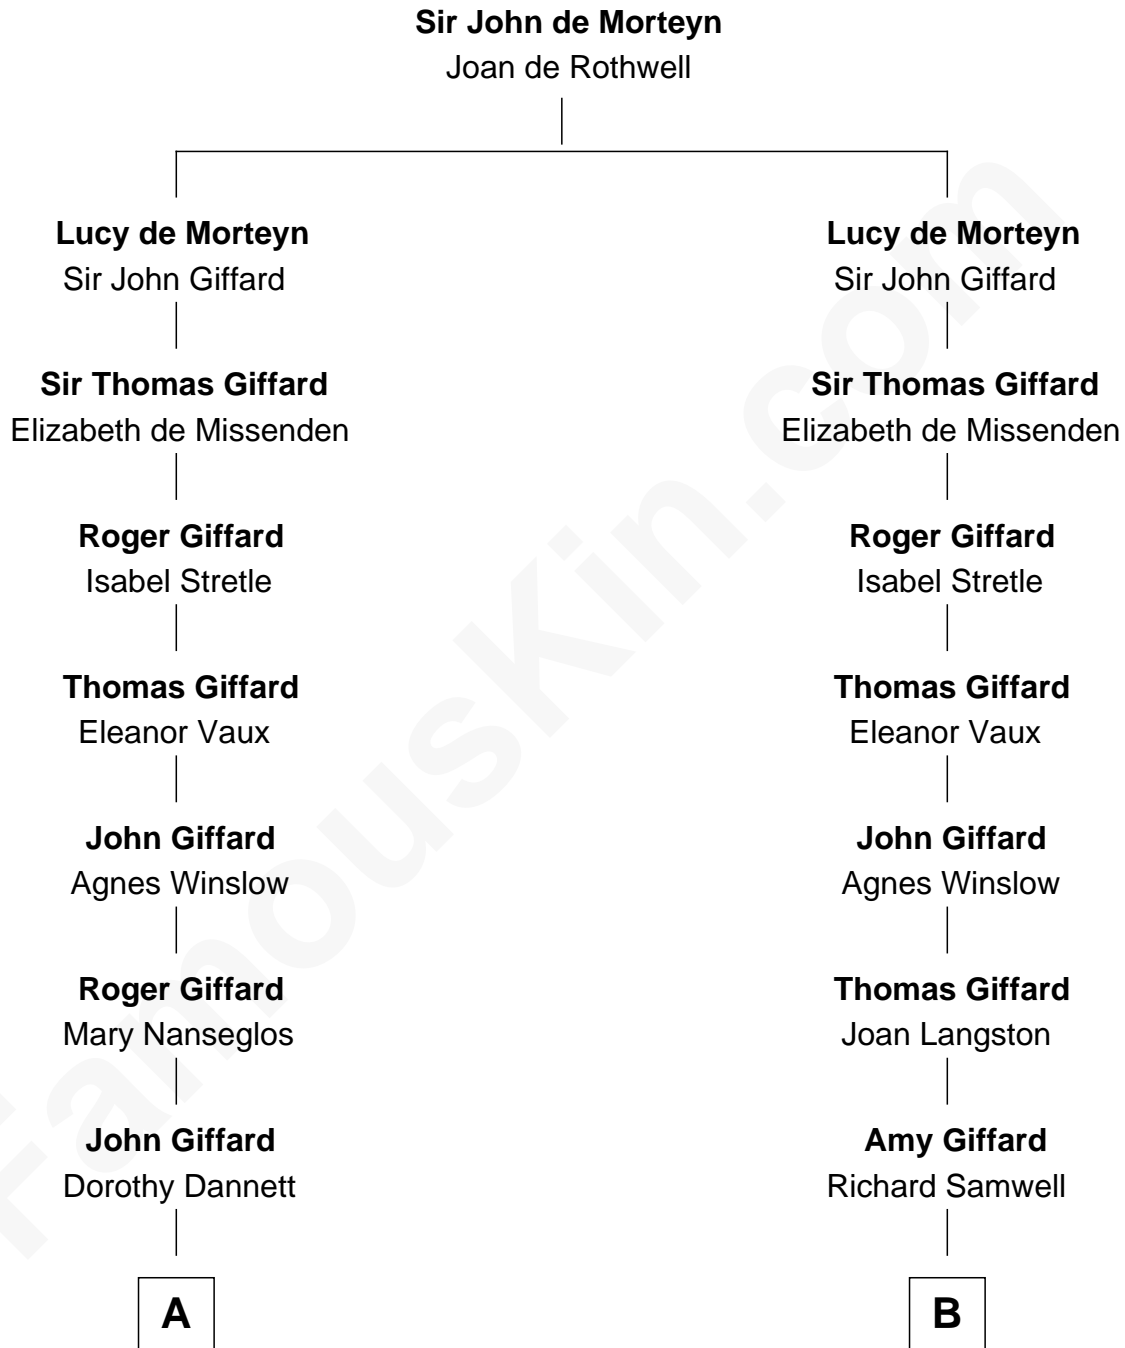

FamousKin.com
Relationship Chart of
Princess Diana
Princess of Wales

20th cousin 1 time removed of
Henry Sturgis Morgan
Co-Founder of Morgan Stanley

C

Cecilia Catherine Gordon-Lennox

Charles George Bingham

Rosalind Cecilia Caroline Bingham

James Albert Edward Hamilton

Cynthia Elinor Beatrix Hamilton

Albert Edward John Spencer

Edward John Spencer

Frances Ruth Burke Roche

Princess Diana

Princess of Wales

D

Louisa Kirkland

Charles F. Tracy

Frances Louisa Tracy

John Pierpont Morgan

John Pierpont Morgan

Jane Norton Grew

Henry Sturgis Morgan